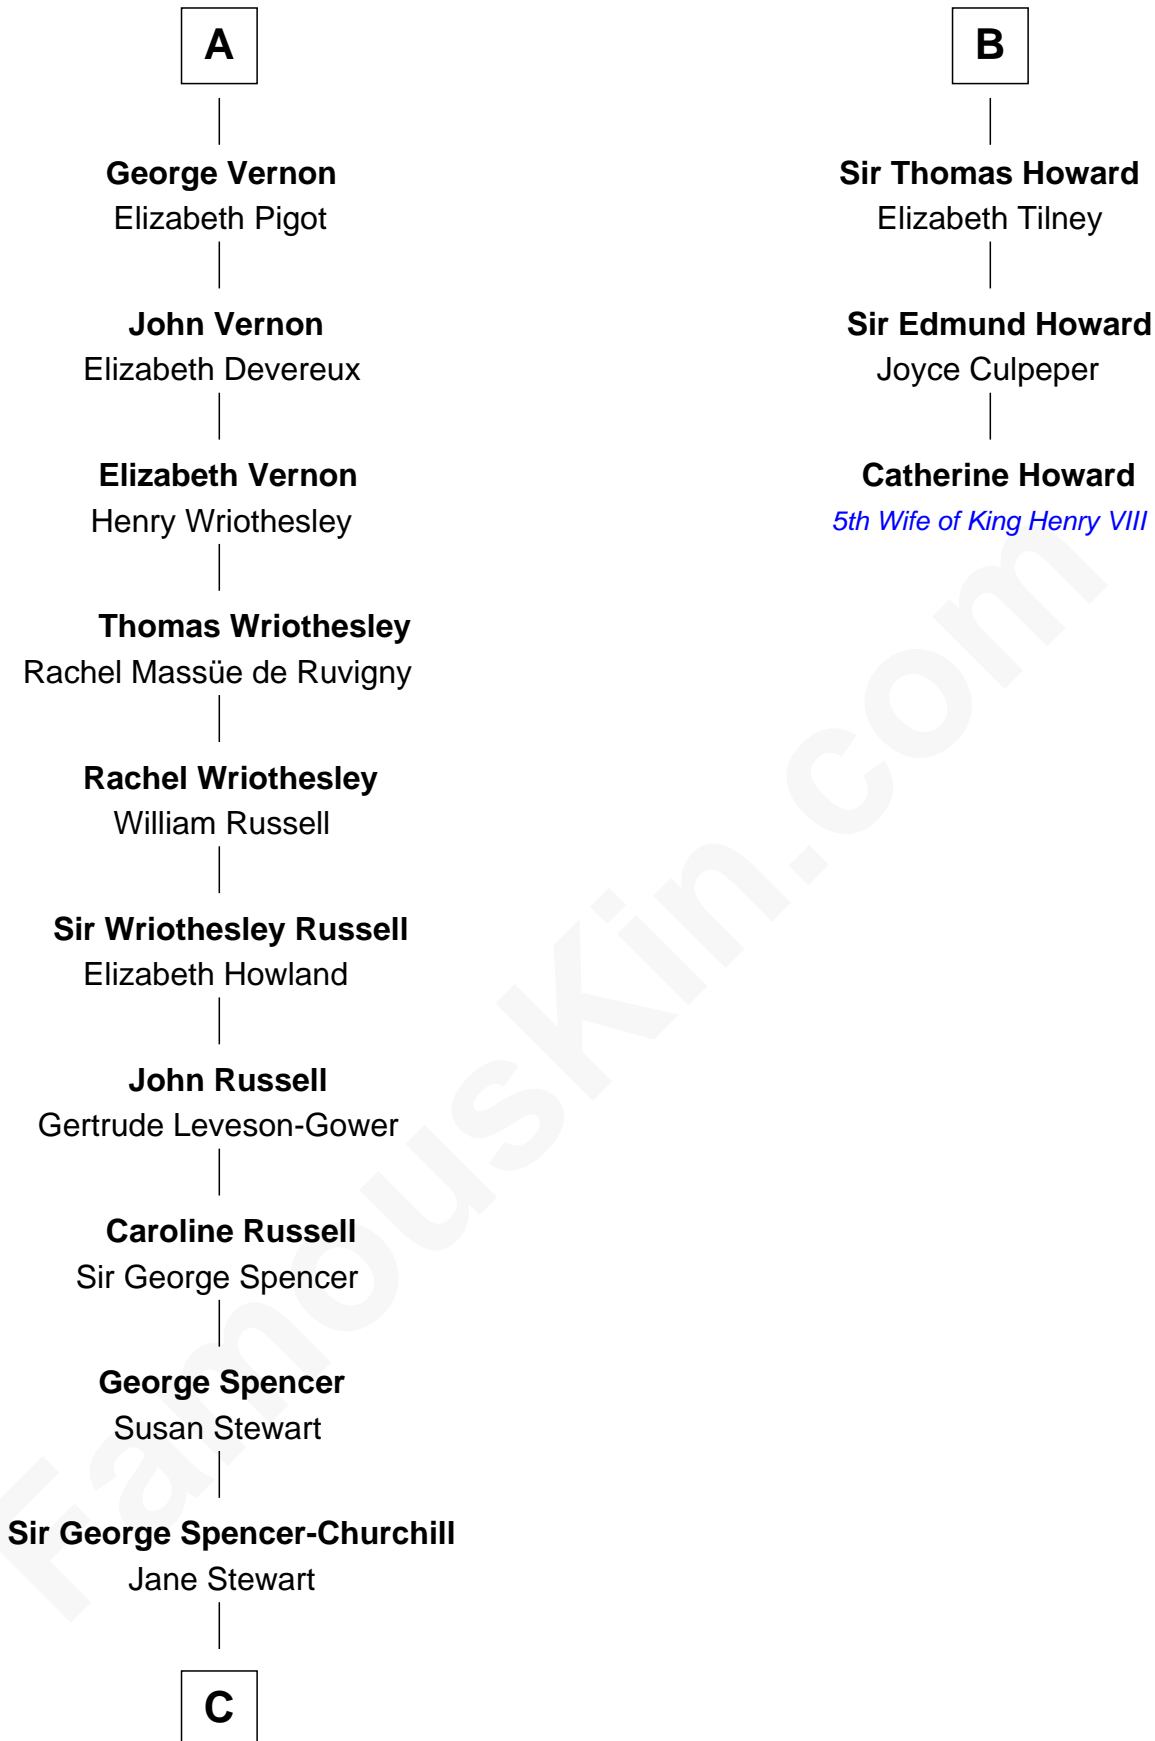

FamousKin.com

Relationship Chart of

Sir Winston Churchill

Prime Minister of the United Kingdom

9th cousin 10 times removed of

Catherine Howard

5th Wife of King Henry VIII

C

—
Sir John Winston Spencer-Churchill

Frances Anne Emily Vane

—
Randolph Henry Spencer-Churchill

Jeanette Jerome

—
Sir Winston Churchill

Prime Minister of the United Kingdom

FamousKin.com