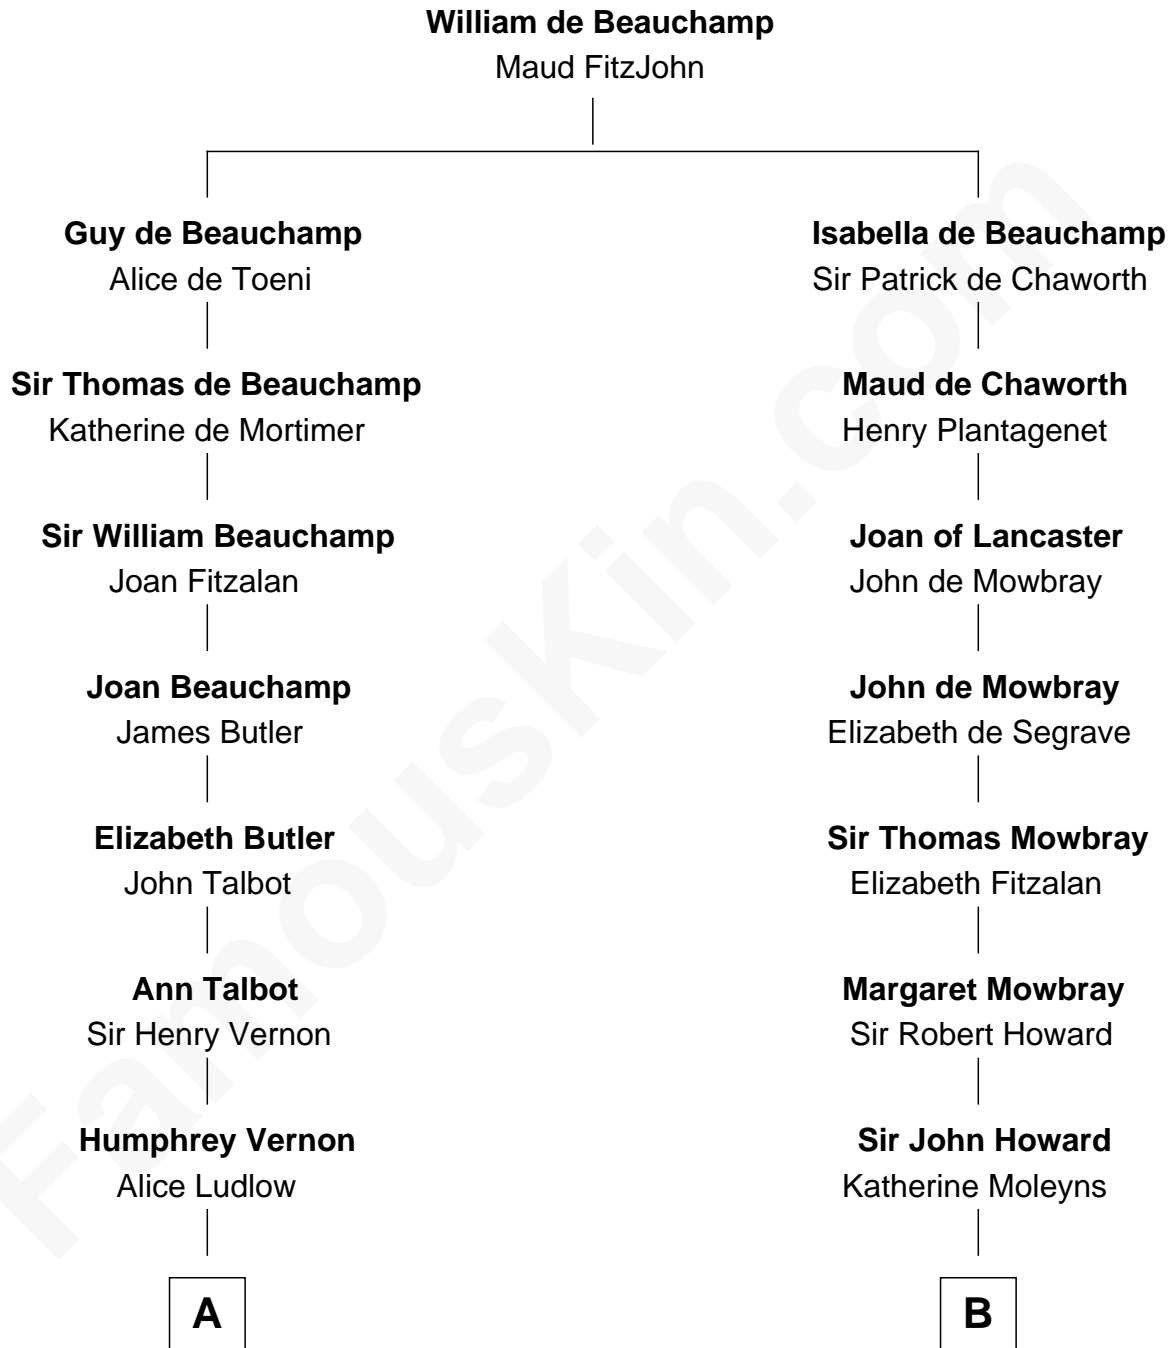

FamousKin.com

Relationship Chart of

Sir Winston Churchill

Prime Minister of the United Kingdom

9th cousin 10 times removed of

Catherine Howard

5th Wife of King Henry VIII

C

—
Sir John Winston Spencer-Churchill

Frances Anne Emily Vane

—
Randolph Henry Spencer-Churchill

Jeanette Jerome

—
Sir Winston Churchill

Prime Minister of the United Kingdom

FamousKin.com