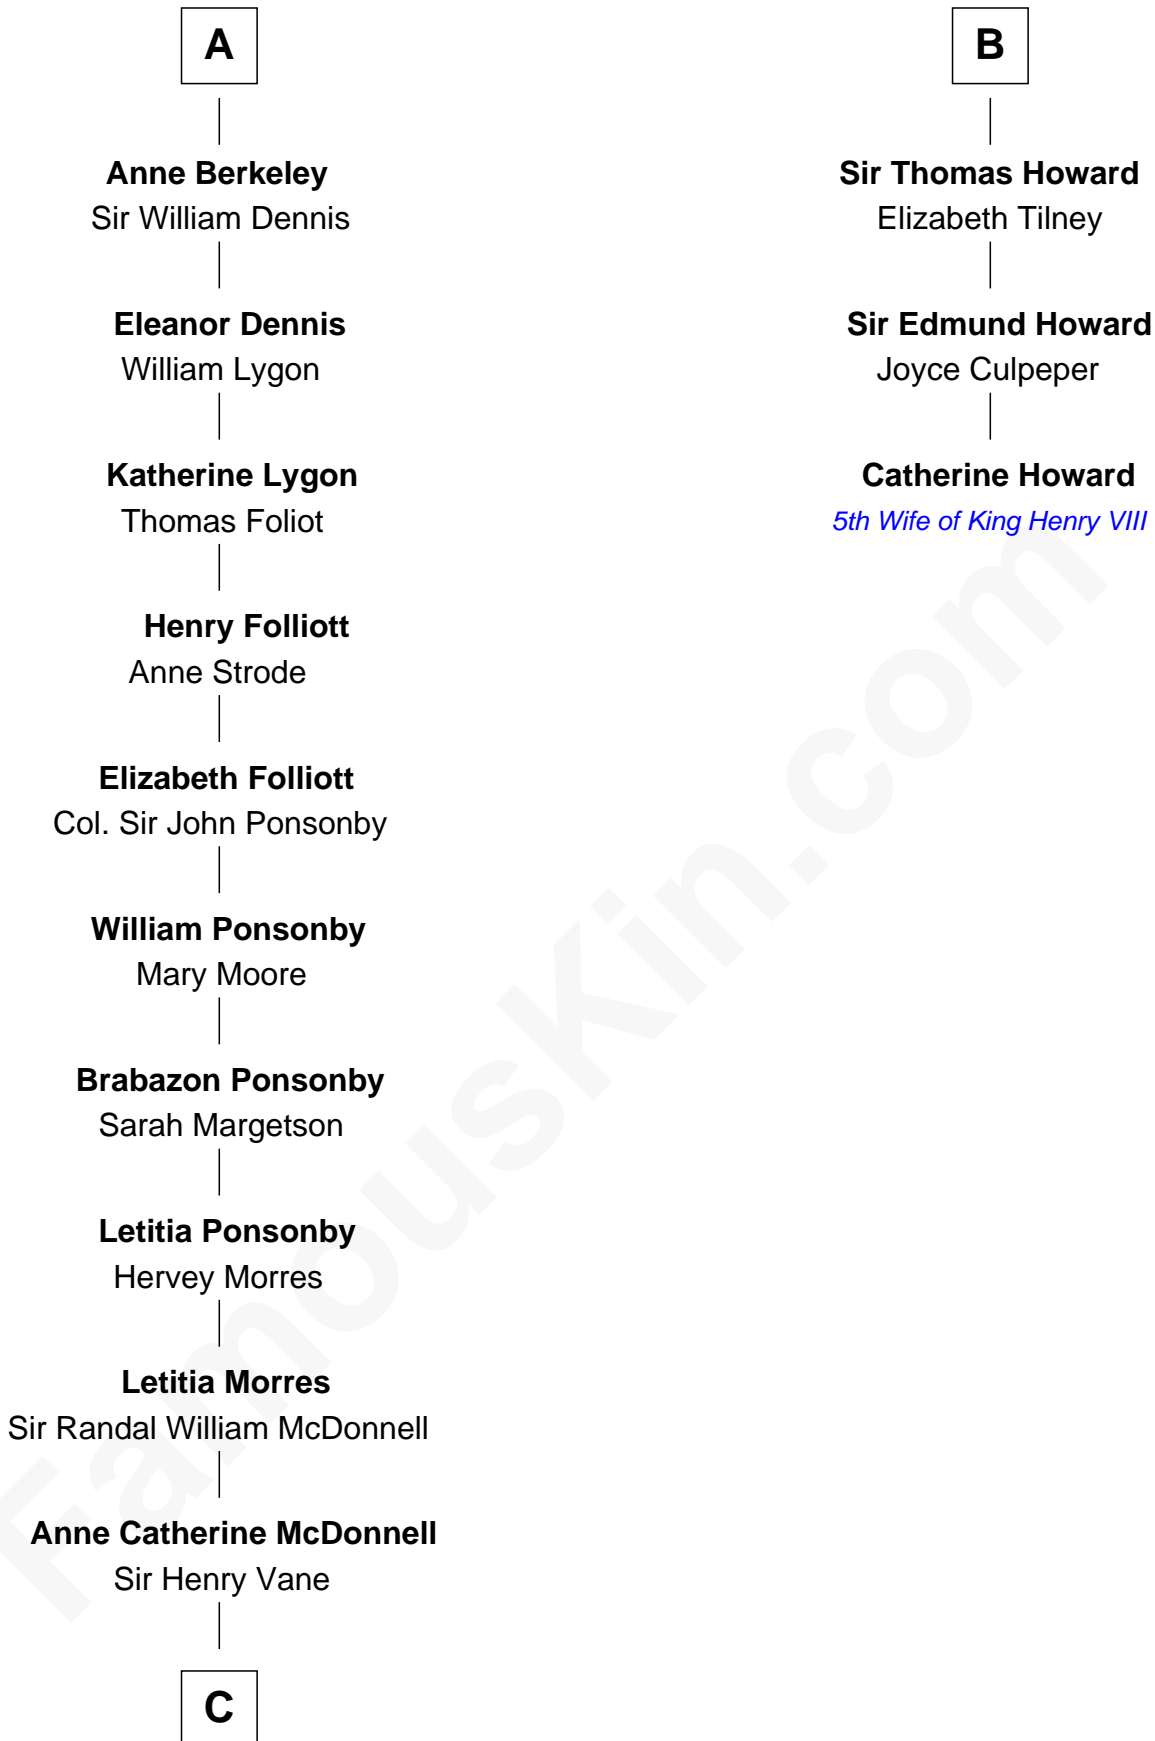

## Relationship Chart of

### Sir Winston Churchill

*Prime Minister of the United Kingdom*

9th cousin 11 times removed of

### Catherine Howard

*5th Wife of King Henry VIII*

**C**

—  
**Frances Anne Emily Vane-Tempest**

Sir Charles William Stewart

—  
**Frances Anne Emily Vane**

Sir John Winston Spencer-Churchill

—  
**Randolph Henry Spencer-Churchill**