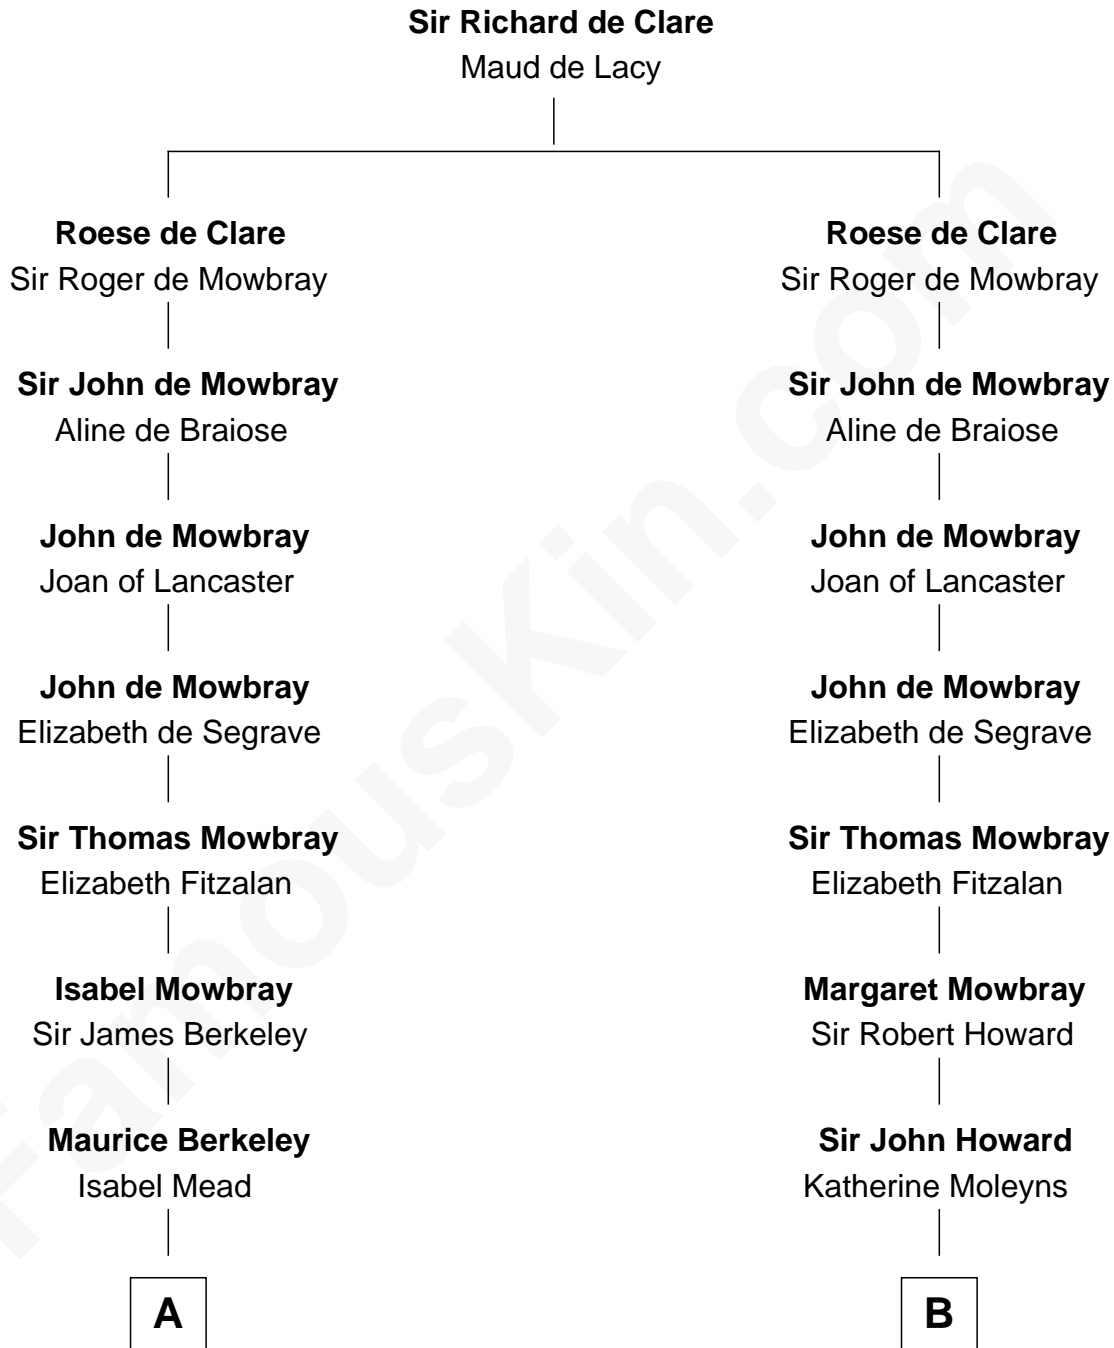

## Relationship Chart of

### Sir Winston Churchill

*Prime Minister of the United Kingdom*

9th cousin 11 times removed of

**Catherine Howard**

*5th Wife of King Henry VIII*

**C**

—  
**Frances Anne Emily Vane-Tempest**

Sir Charles William Stewart

—  
**Frances Anne Emily Vane**

Sir John Winston Spencer-Churchill

—  
**Randolph Henry Spencer-Churchill**

Jeanette Jerome

—  
**Sir Winston Churchill**

*Prime Minister of the United Kingdom*

FamousKin.com