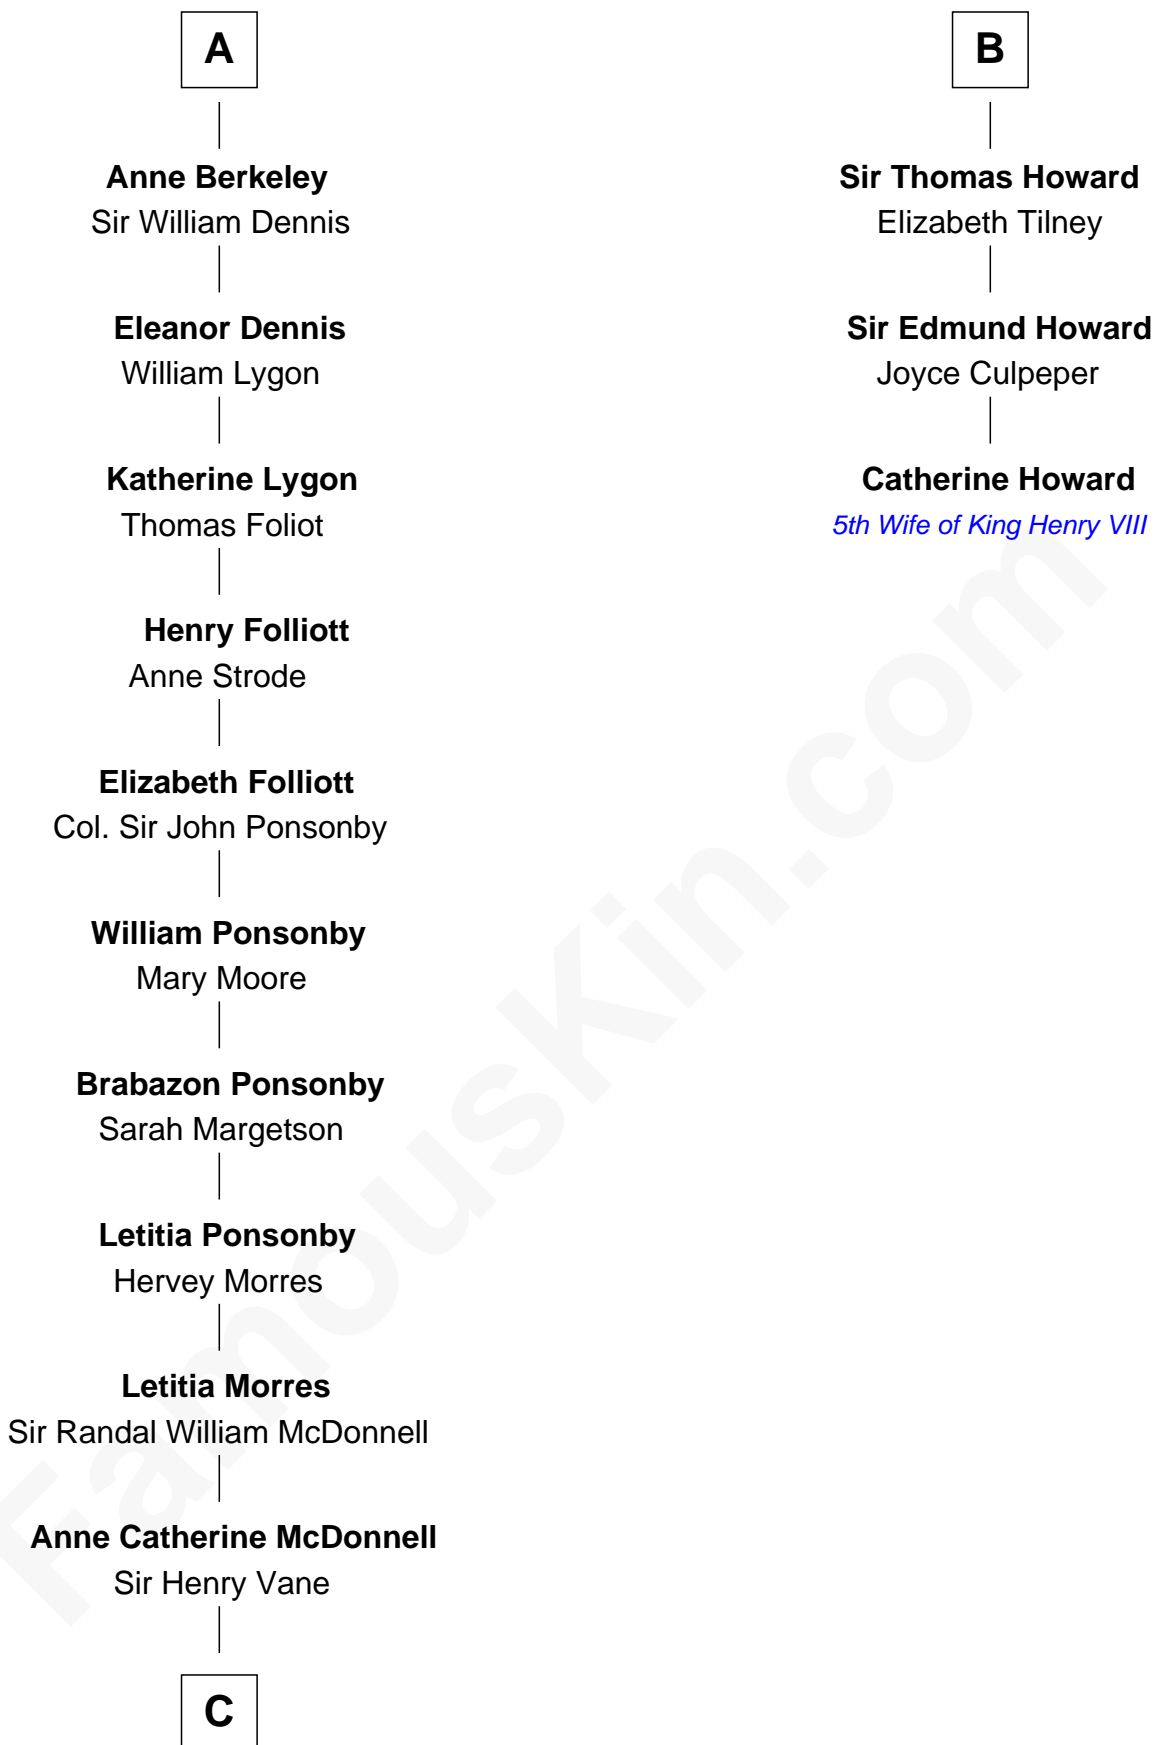

## Relationship Chart of

### Sir Winston Churchill

*Prime Minister of the United Kingdom*

9th cousin 11 times removed of

**Catherine Howard**

*5th Wife of King Henry VIII*

**C**

—  
**Frances Anne Emily Vane-Tempest**

Sir Charles William Stewart

—  
**Frances Anne Emily Vane**

Sir John Winston Spencer-Churchill

—  
**Randolph Henry Spencer-Churchill**

Jeanette Jerome

—  
**Sir Winston Churchill**

*Prime Minister of the United Kingdom*

FamousKin.com