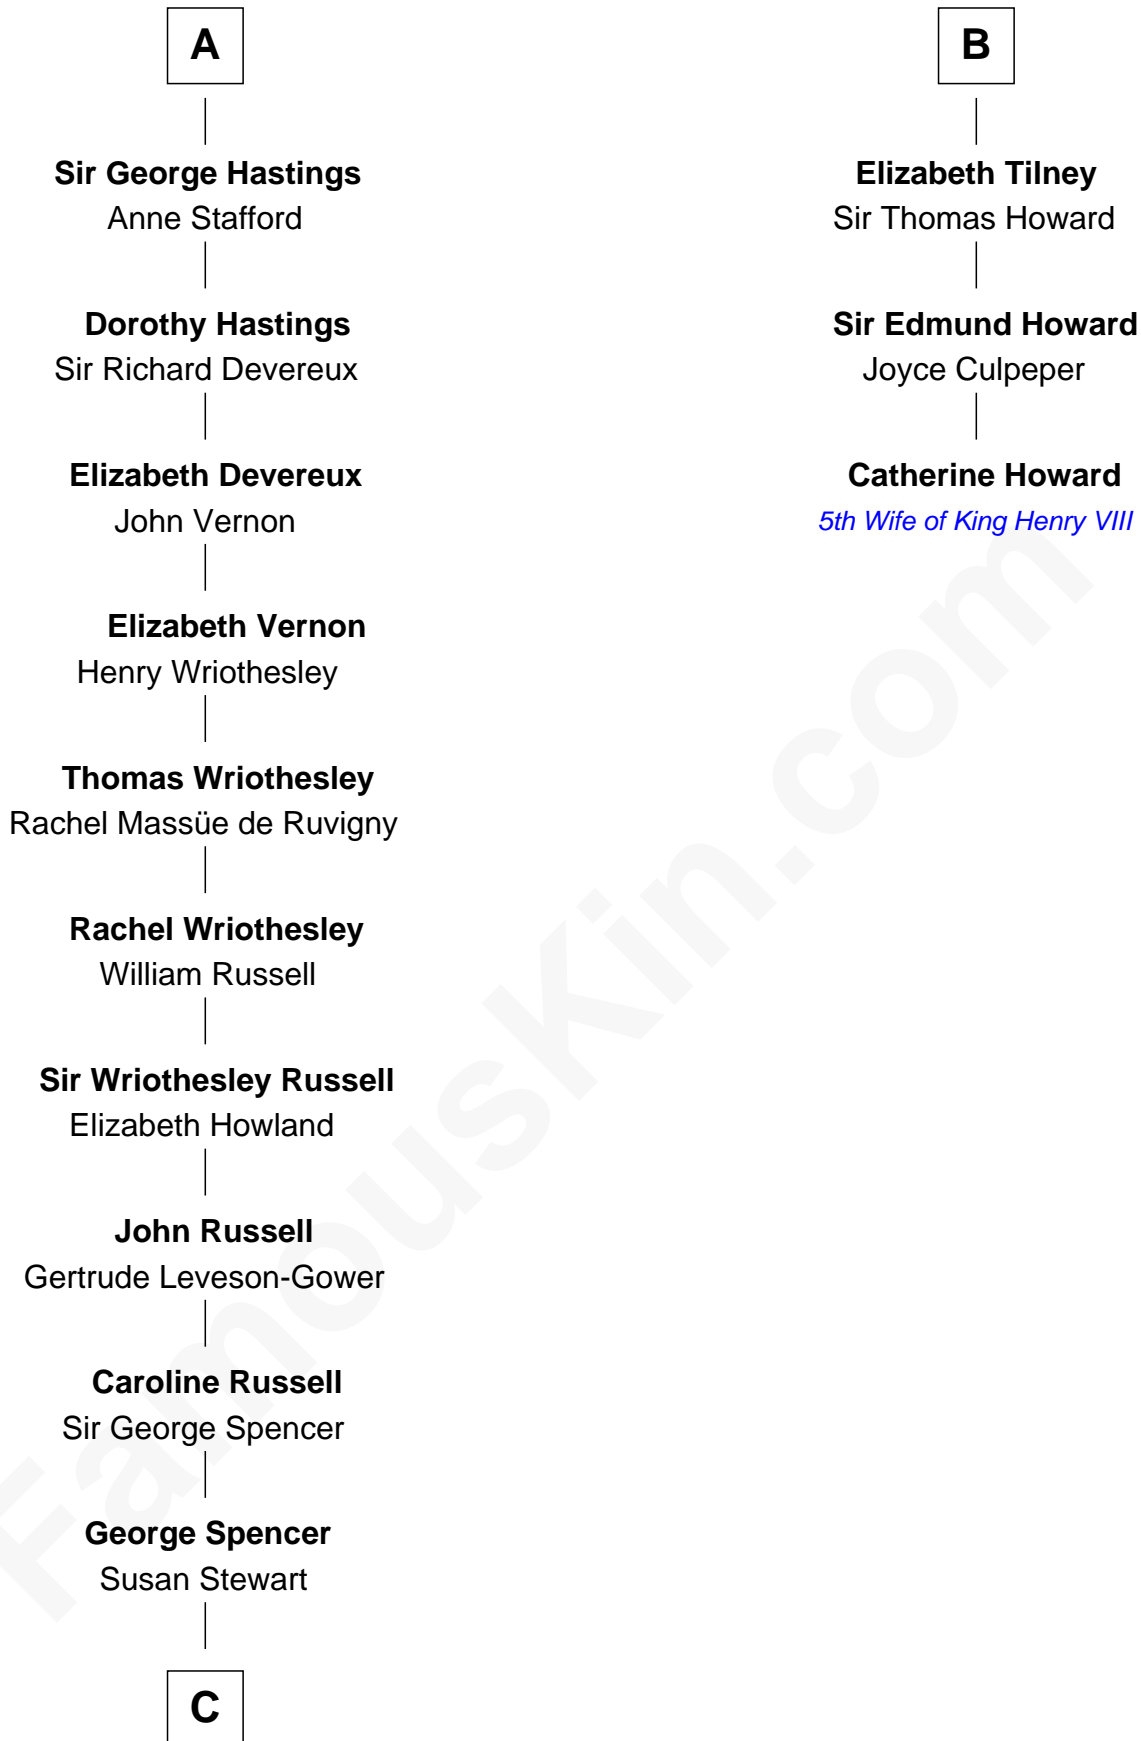

FamousKin.com

Relationship Chart of

Sir Winston Churchill

Prime Minister of the United Kingdom

9th cousin 11 times removed of

Catherine Howard

5th Wife of King Henry VIII

C

—
Sir George Spencer-Churchill

Jane Stewart

—
Sir John Winston Spencer-Churchill

Frances Anne Emily Vane

—
Randolph Henry Spencer-Churchill

Jeanette Jerome

—
Sir Winston Churchill

Prime Minister of the United Kingdom