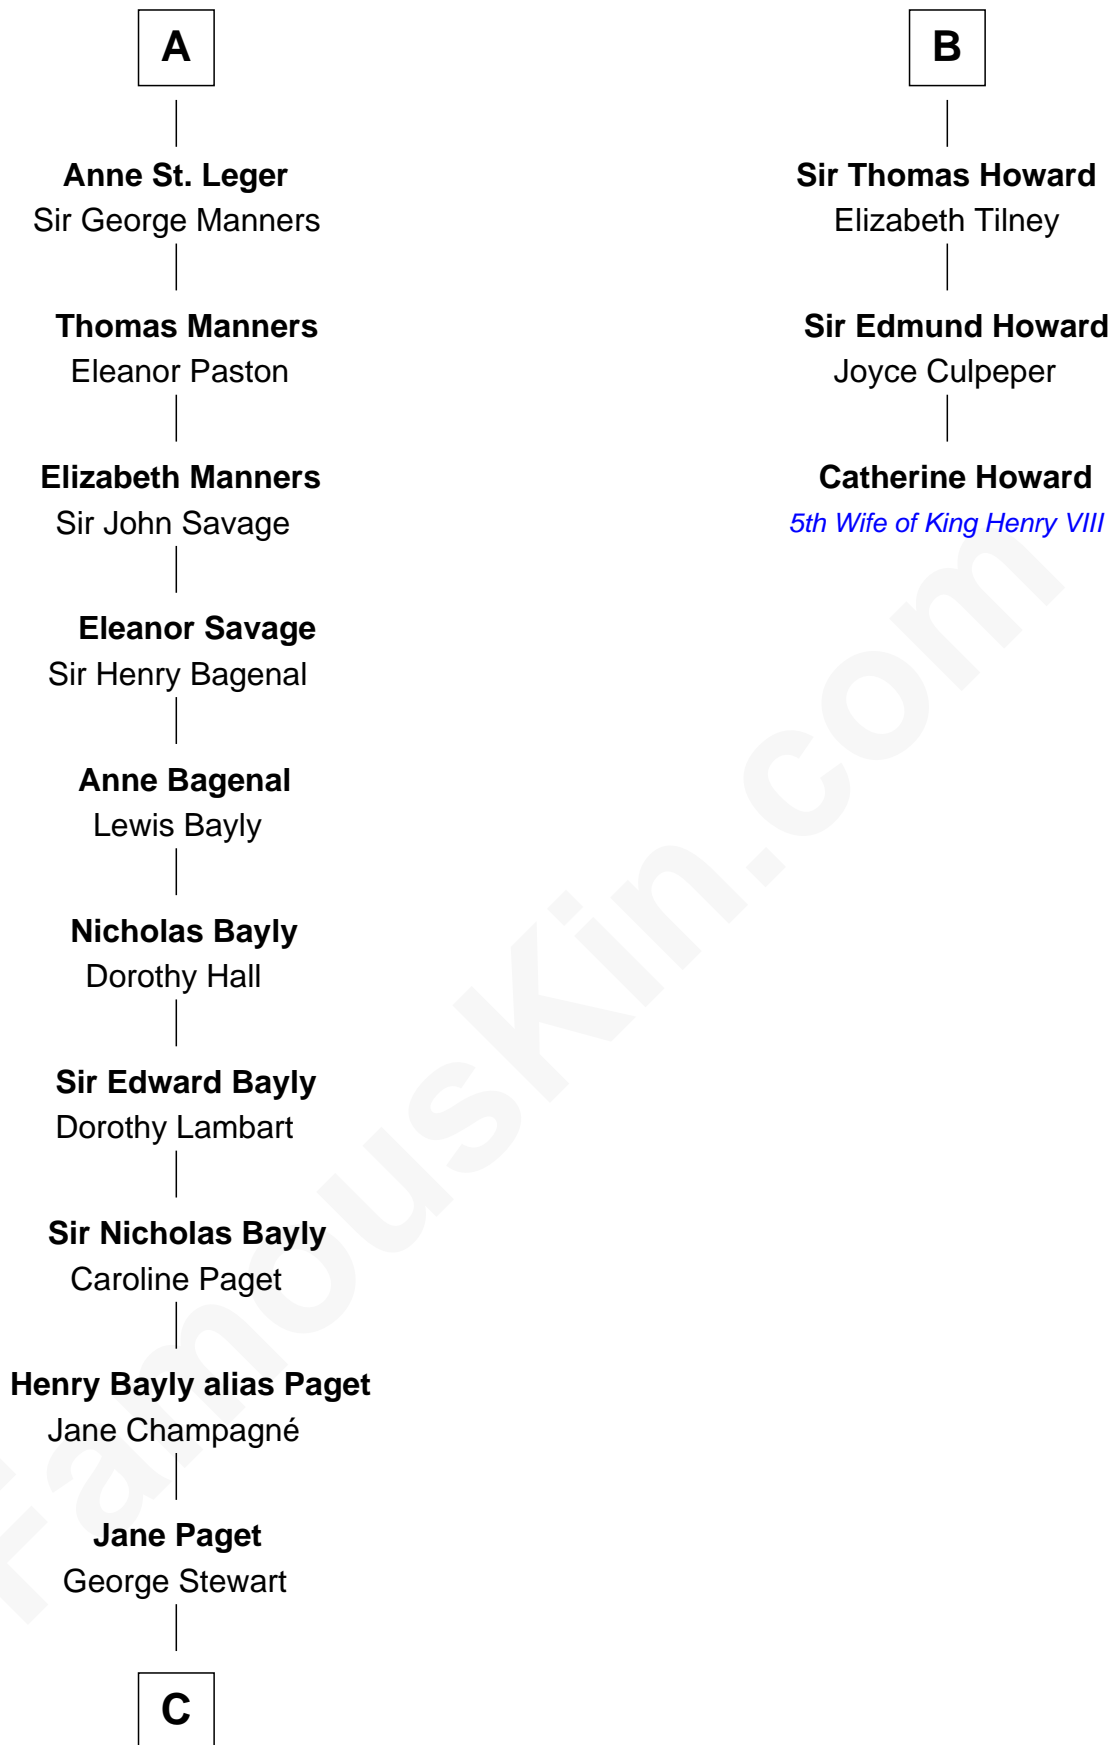

## Relationship Chart of

### Sir Winston Churchill

*Prime Minister of the United Kingdom*

9th cousin 11 times removed of

### Catherine Howard

*5th Wife of King Henry VIII*

**C**

—  
**Jane Stewart**

Sir George Spencer-Churchill

—  
**Sir John Winston Spencer-Churchill**

Frances Anne Emily Vane

—  
**Randolph Henry Spencer-Churchill**