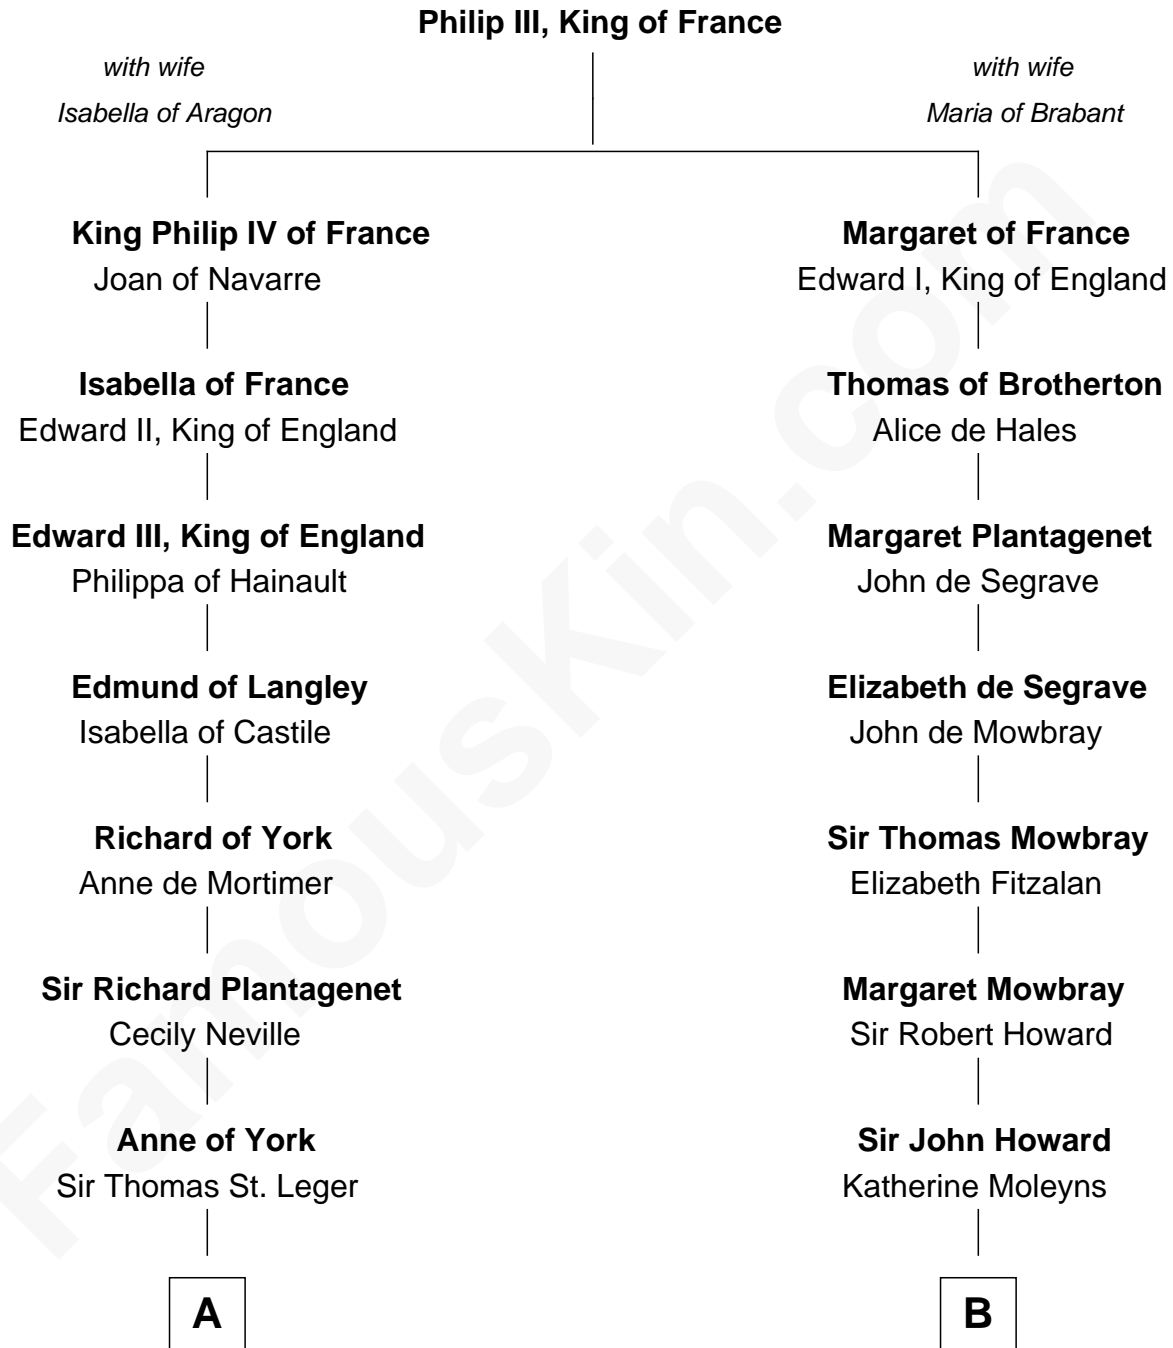

Catherine Howard

5th Wife of King Henry VIII