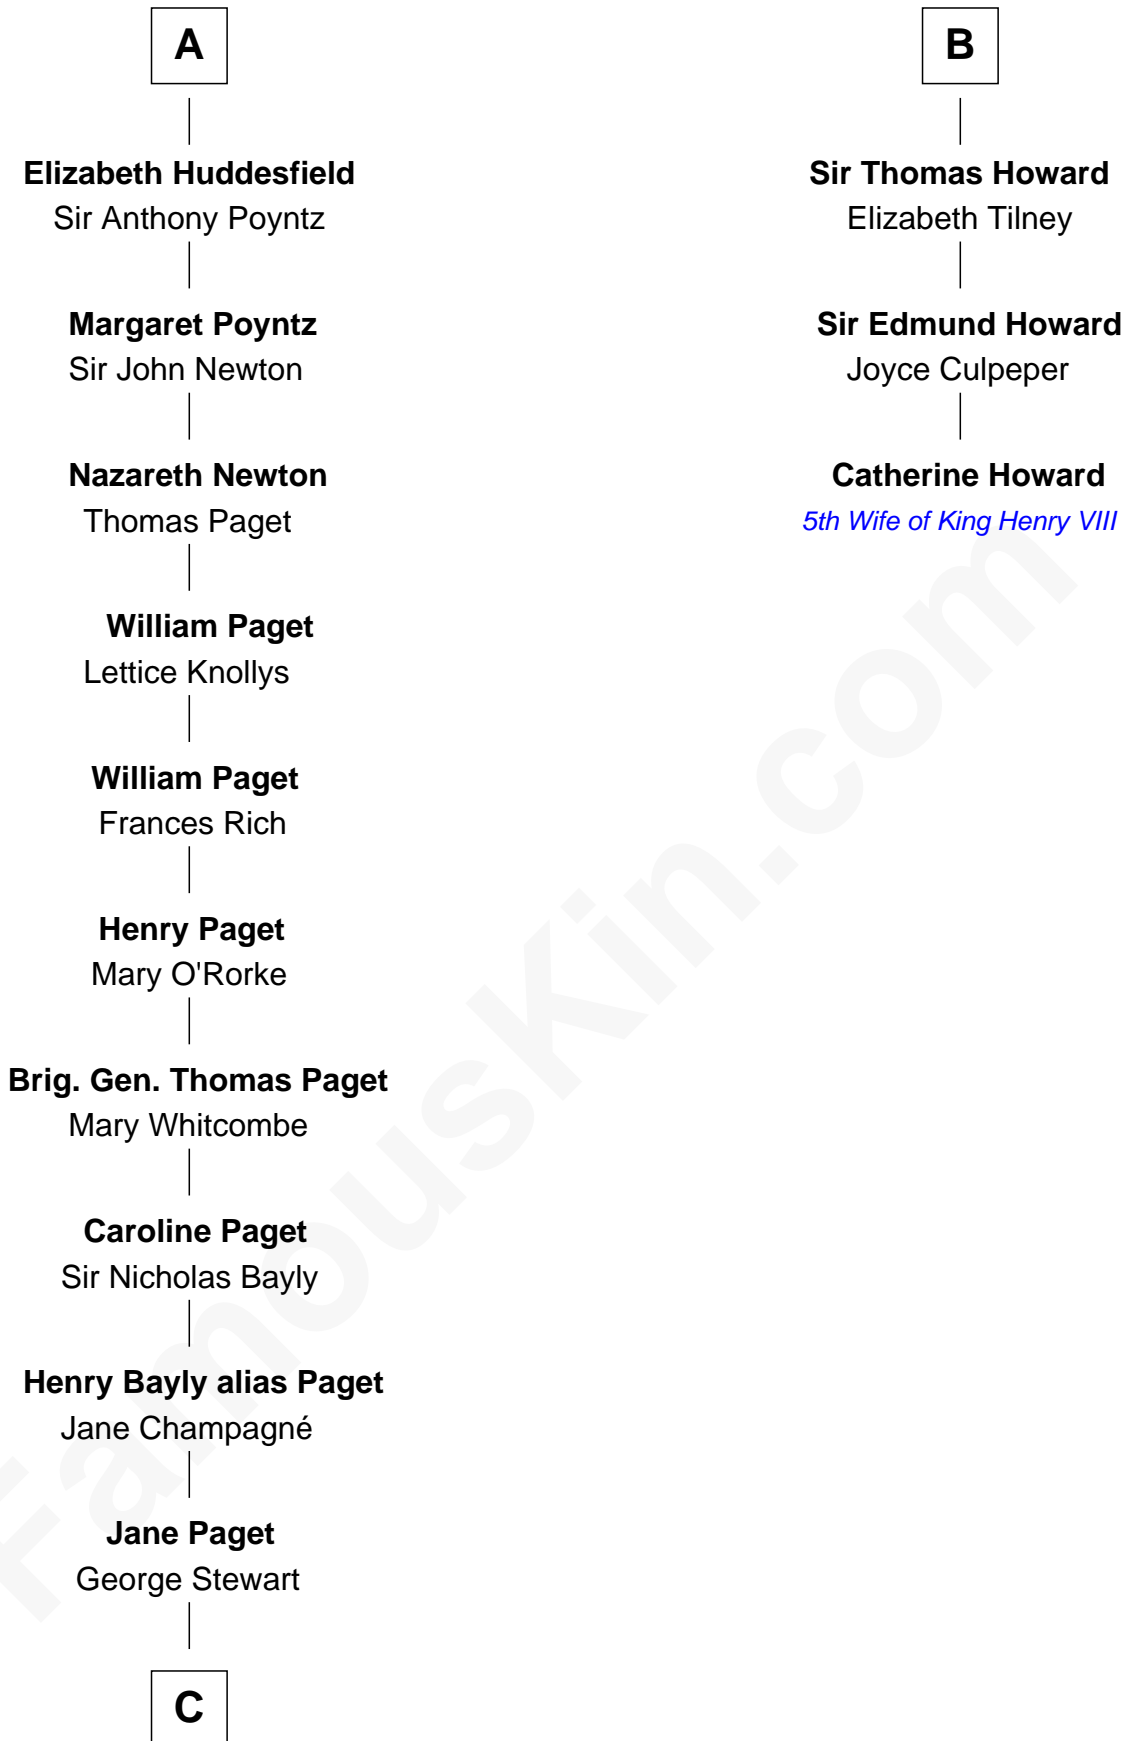

FamousKin.com

Relationship Chart of

Sir Winston Churchill

Prime Minister of the United Kingdom

9th cousin 11 times removed of

Catherine Howard

5th Wife of King Henry VIII

Sir Humphrey de Bohun

Eleanor de Braiose

C

—
Jane Stewart

Sir George Spencer-Churchill

—
Sir John Winston Spencer-Churchill

Frances Anne Emily Vane

—
Randolph Henry Spencer-Churchill

Jeanette Jerome