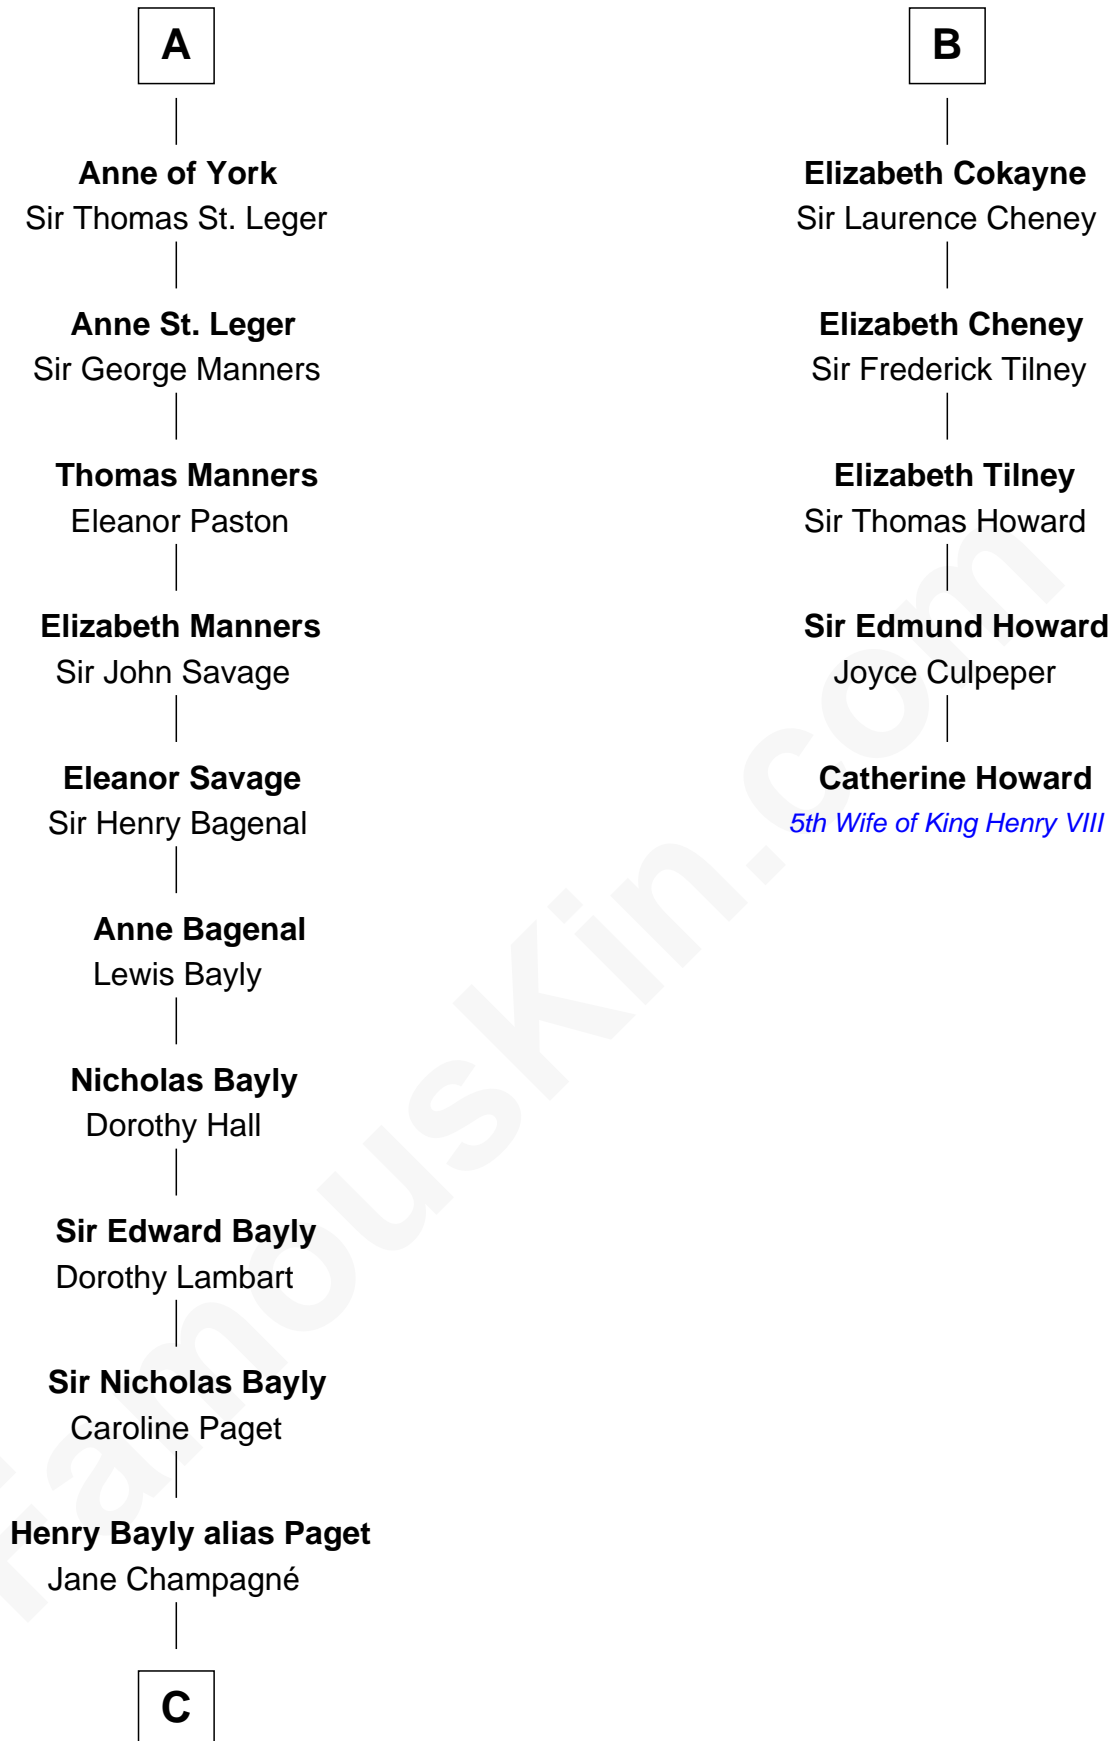

## Relationship Chart of

### Sir Winston Churchill

*Prime Minister of the United Kingdom*

11th cousin 10 times removed of

**Catherine Howard**

*5th Wife of King Henry VIII*

**Sir William Longespee**

Ela of Salisbury

**C**

**Jane Paget**  
George Stewart

**Jane Stewart**  
Sir George Spencer-Churchill

**Sir John Winston Spencer-Churchill**  
Frances Anne Emily Vane

**Randolph Henry Spencer-Churchill**  
Jeanette Jerome

**Sir Winston Churchill**  
*Prime Minister of the United Kingdom*