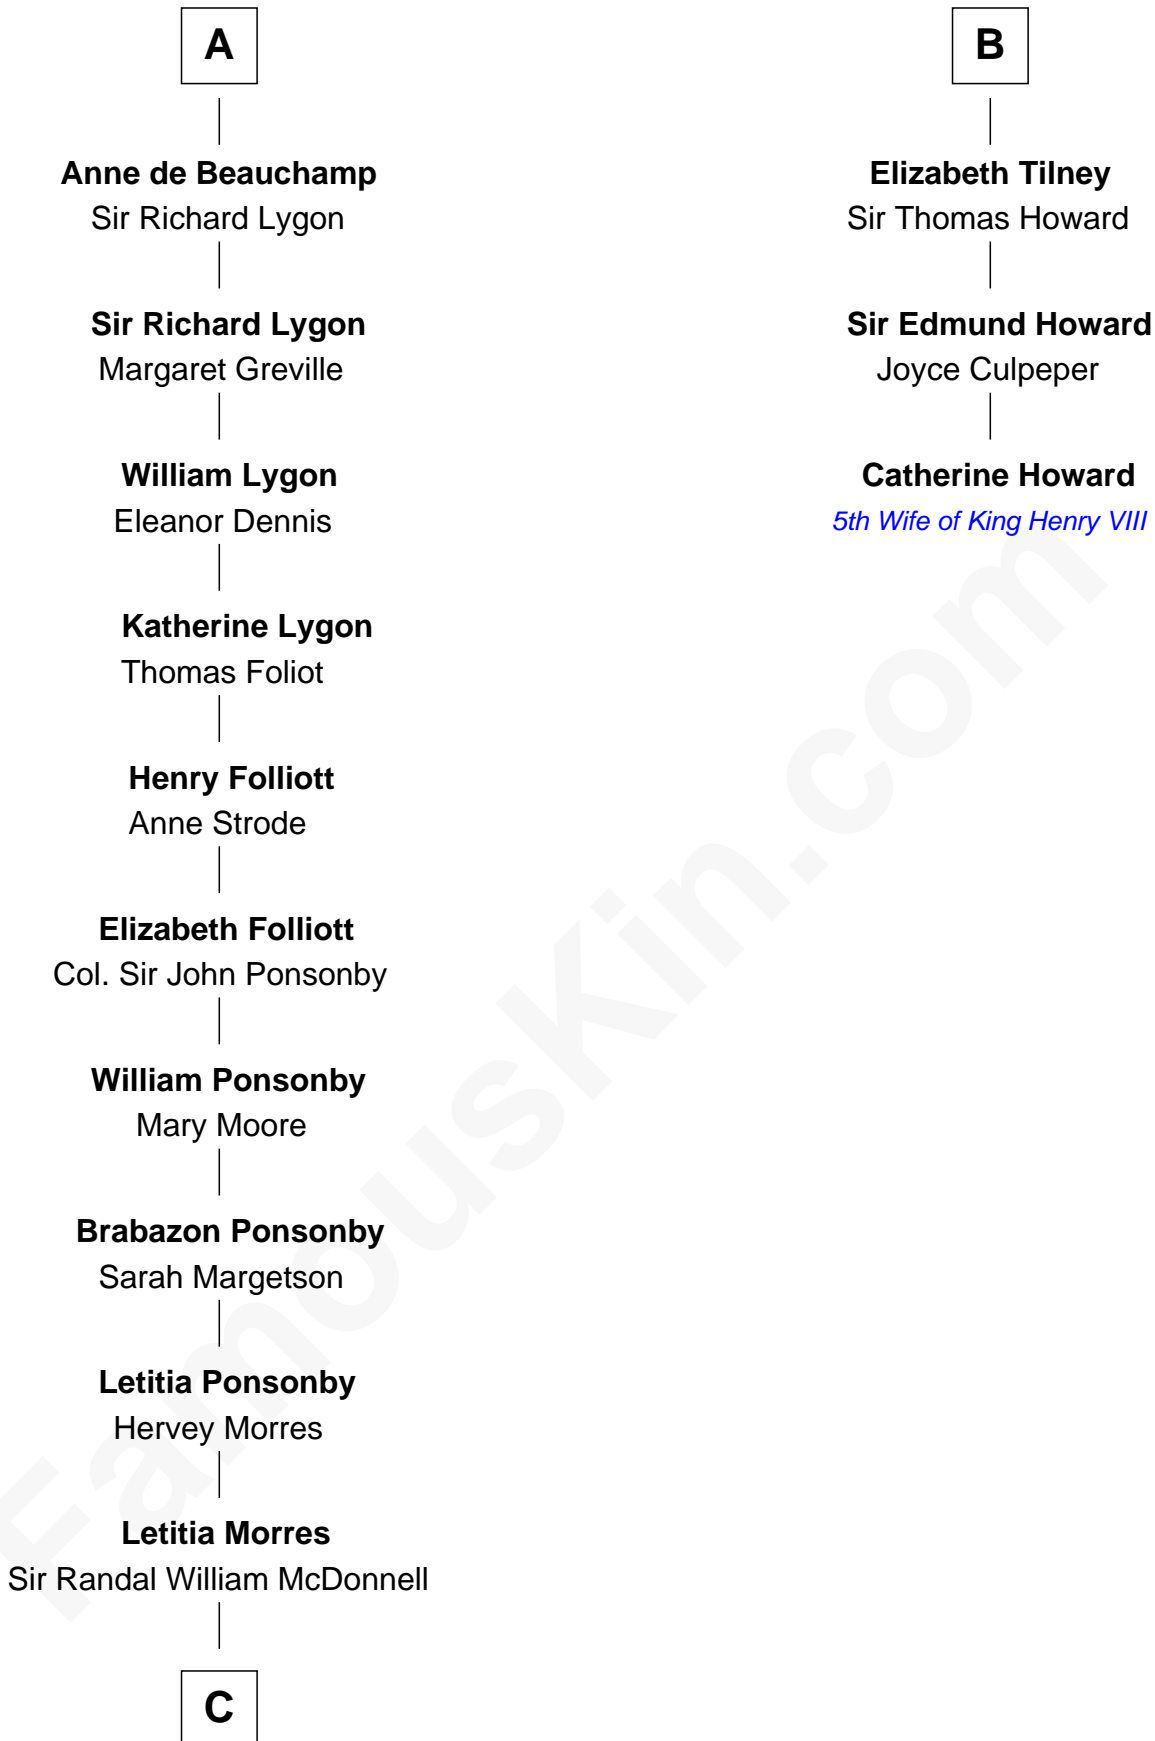

FamousKin.com

Relationship Chart of

Sir Winston Churchill

Prime Minister of the United Kingdom

9th cousin 12 times removed of

Catherine Howard

5th Wife of King Henry VIII

C

—
Anne Catherine McDonnell

Sir Henry Vane

—
Frances Anne Emily Vane-Tempest

Sir Charles William Stewart

—
Frances Anne Emily Vane

Sir John Winston Spencer-Churchill

—
Randolph Henry Spencer-Churchill

Jeanette Jerome