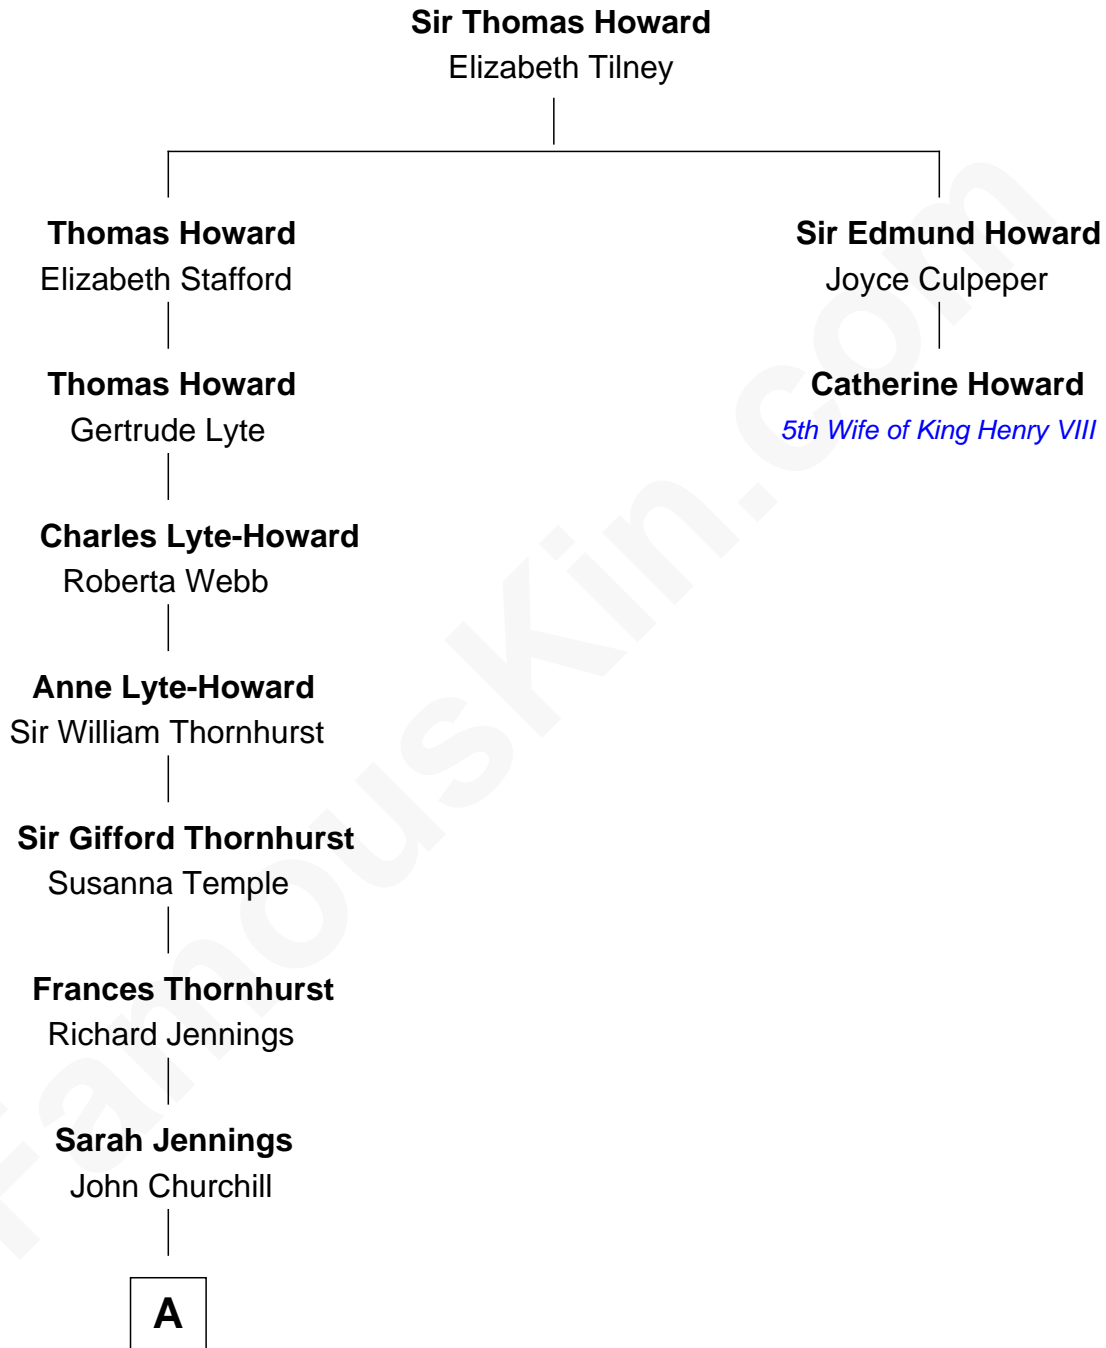

FamousKin.com

Relationship Chart of

Sir Winston Churchill

Prime Minister of the United Kingdom

1st cousin 13 times removed of

Catherine Howard

5th Wife of King Henry VIII

A

Anne Churchill

Sir Charles Spencer

Sir Charles Spencer

Elizabeth Trevor

Sir George Spencer

Caroline Russell

George Spencer

Susan Stewart