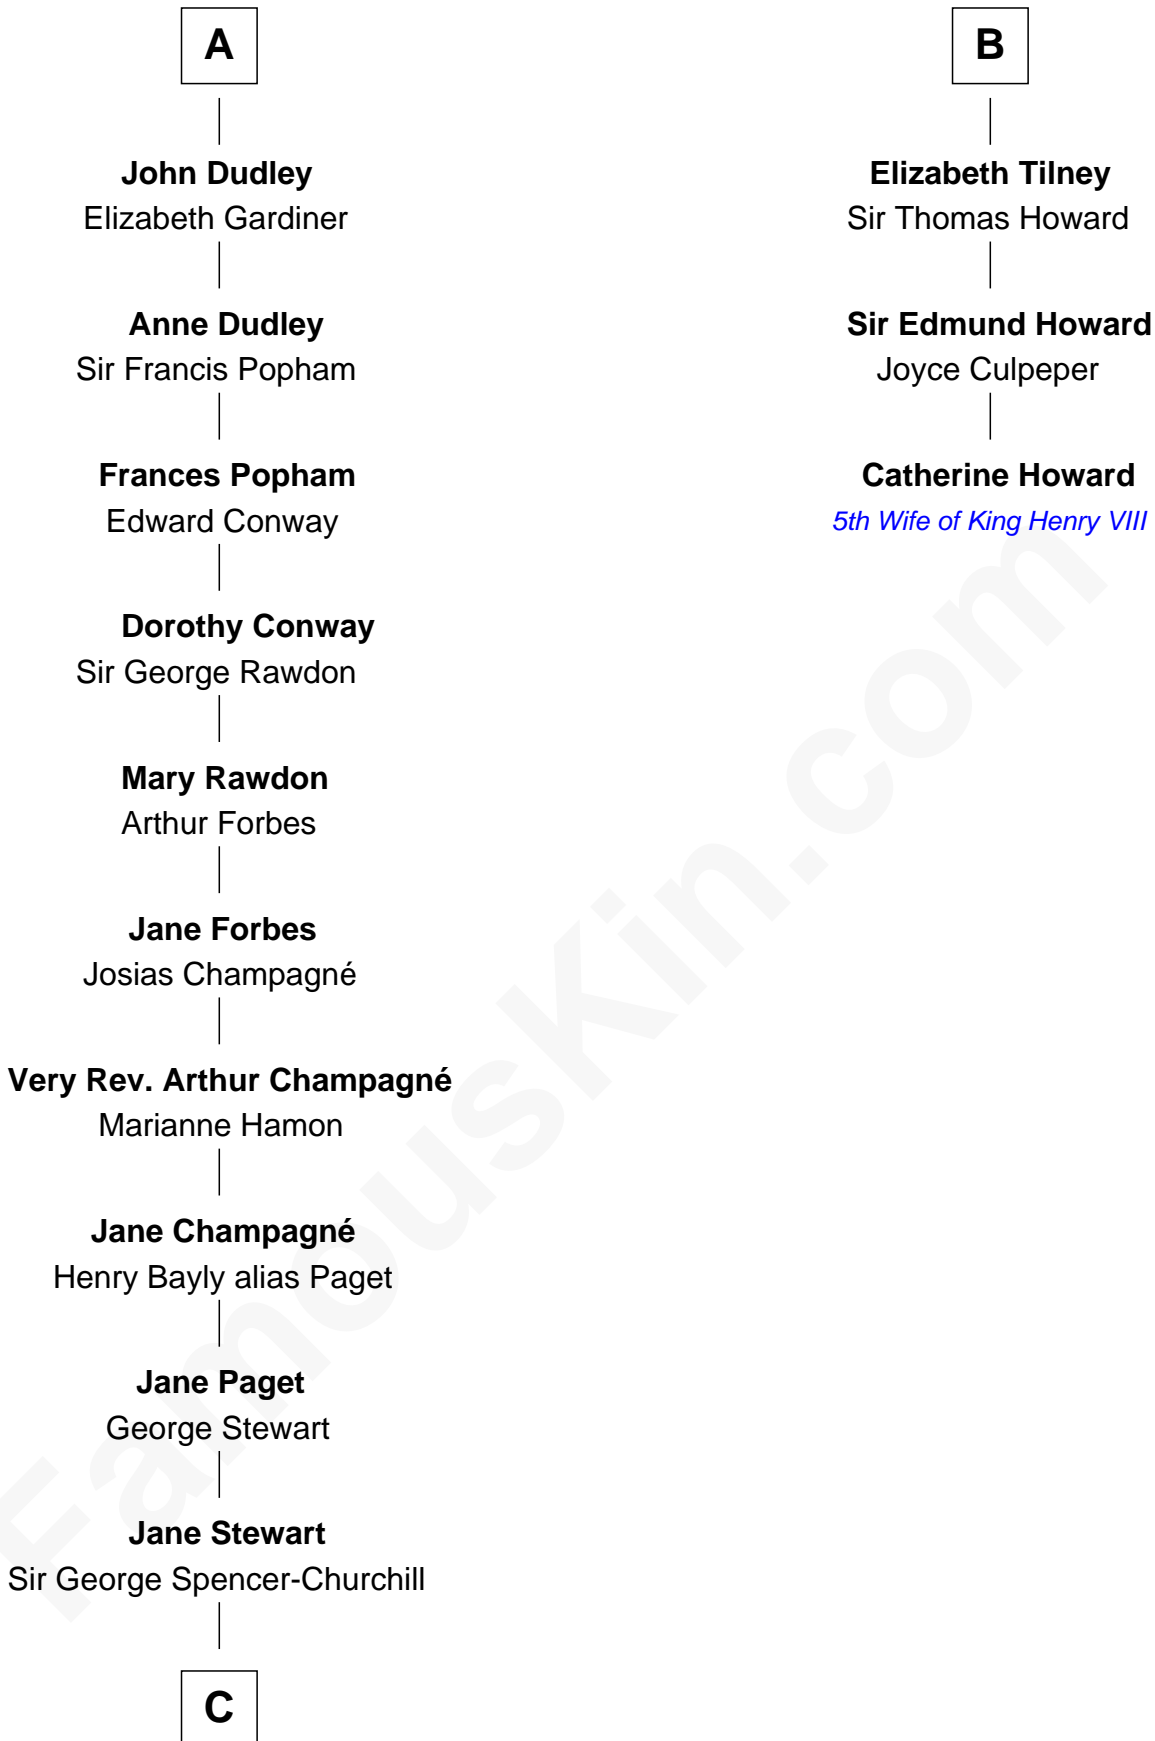

FamousKin.com

Relationship Chart of

Sir Winston Churchill

Prime Minister of the United Kingdom

9th cousin 10 times removed of

Catherine Howard

5th Wife of King Henry VIII

Sir William de Cantilupe

Eve de Braiose

C

|
Sir John Winston Spencer-Churchill

Frances Anne Emily Vane

|
Randolph Henry Spencer-Churchill

Jeanette Jerome

|
Sir Winston Churchill

Prime Minister of the United Kingdom