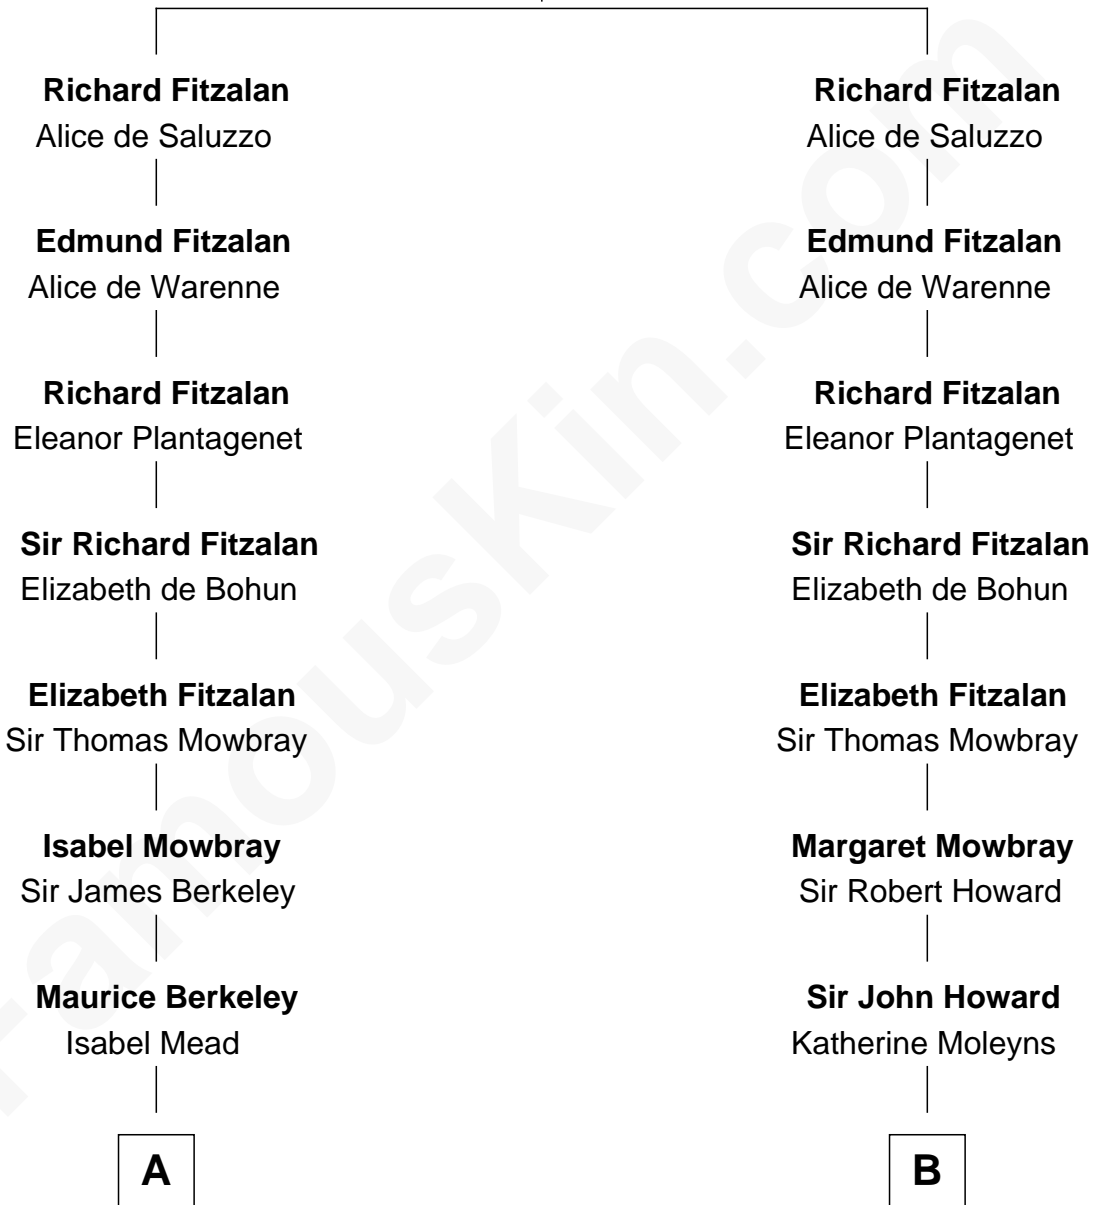

## Relationship Chart of

### Sir Winston Churchill

*Prime Minister of the United Kingdom*

9th cousin 11 times removed of

### Catherine Howard

*5th Wife of King Henry VIII*

**John Fitzalan**  
Isabel de Mortimer

**C**

—  
**Frances Anne Emily Vane-Tempest**

Sir Charles William Stewart

—  
**Frances Anne Emily Vane**

Sir John Winston Spencer-Churchill