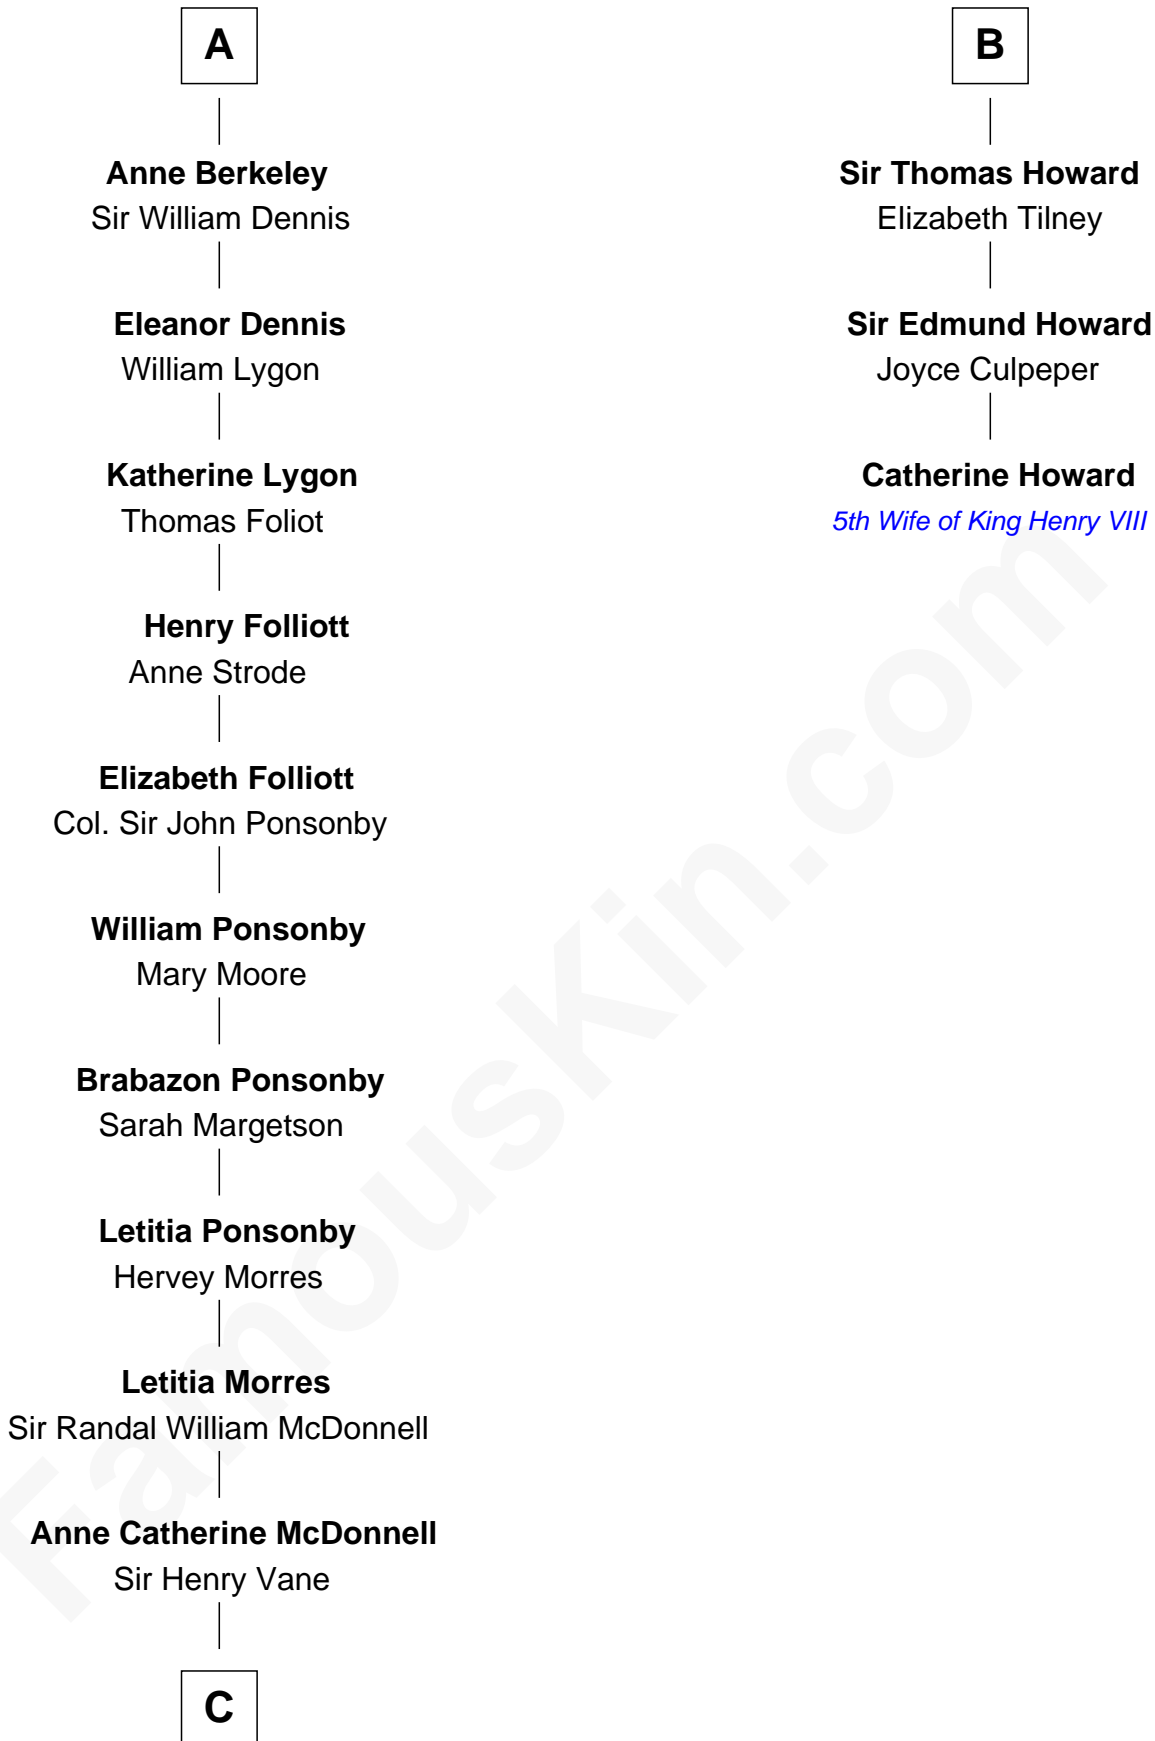

## Relationship Chart of

### Sir Winston Churchill

*Prime Minister of the United Kingdom*

9th cousin 11 times removed of

### Catherine Howard

*5th Wife of King Henry VIII*

**John Fitzalan**  
Isabel de Mortimer

**C**

—  
**Frances Anne Emily Vane-Tempest**

Sir Charles William Stewart

—  
**Frances Anne Emily Vane**

Sir John Winston Spencer-Churchill