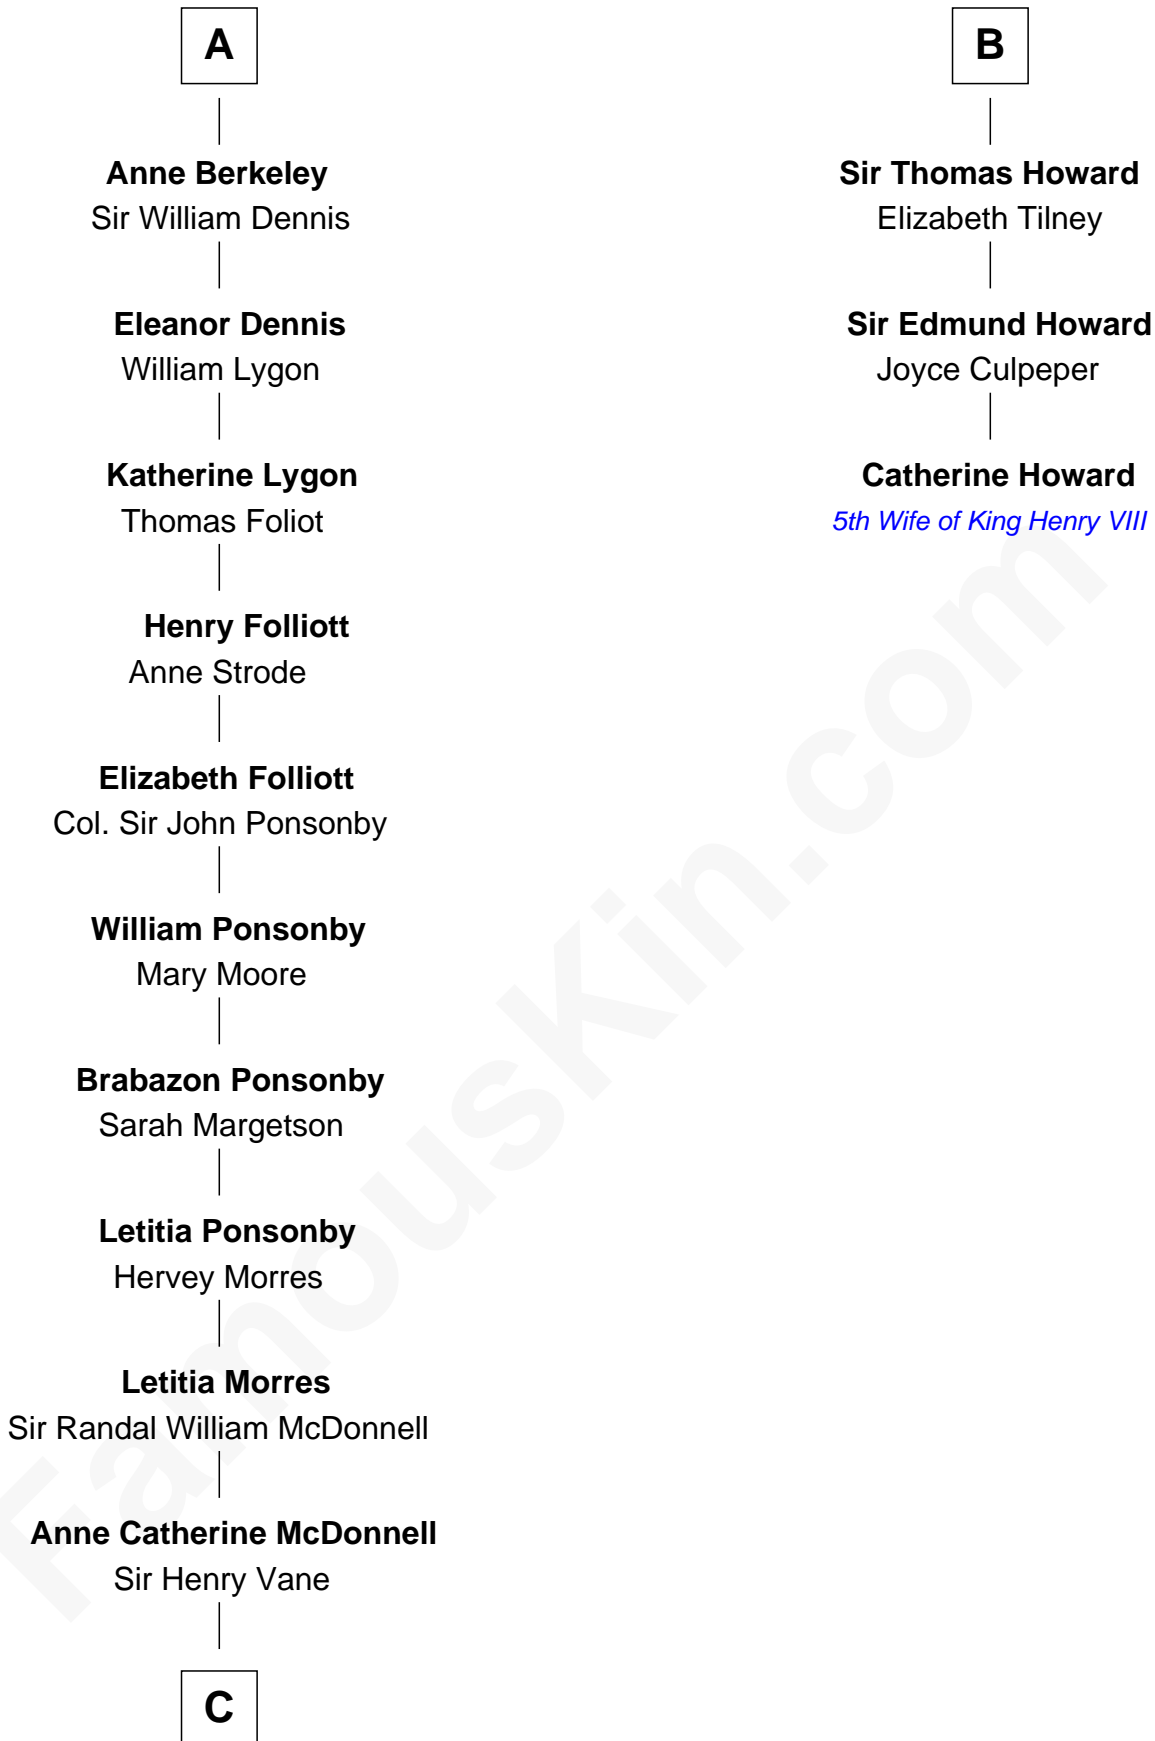

FamousKin.com

Relationship Chart of

Sir Winston Churchill

Prime Minister of the United Kingdom

9th cousin 11 times removed of

Catherine Howard

5th Wife of King Henry VIII

Roger de Mowbray
Maud de Beauchamp

C

—
Frances Anne Emily Vane-Tempest

Sir Charles William Stewart

—
Frances Anne Emily Vane

Sir John Winston Spencer-Churchill

—
Randolph Henry Spencer-Churchill

Jeanette Jerome

—
Sir Winston Churchill