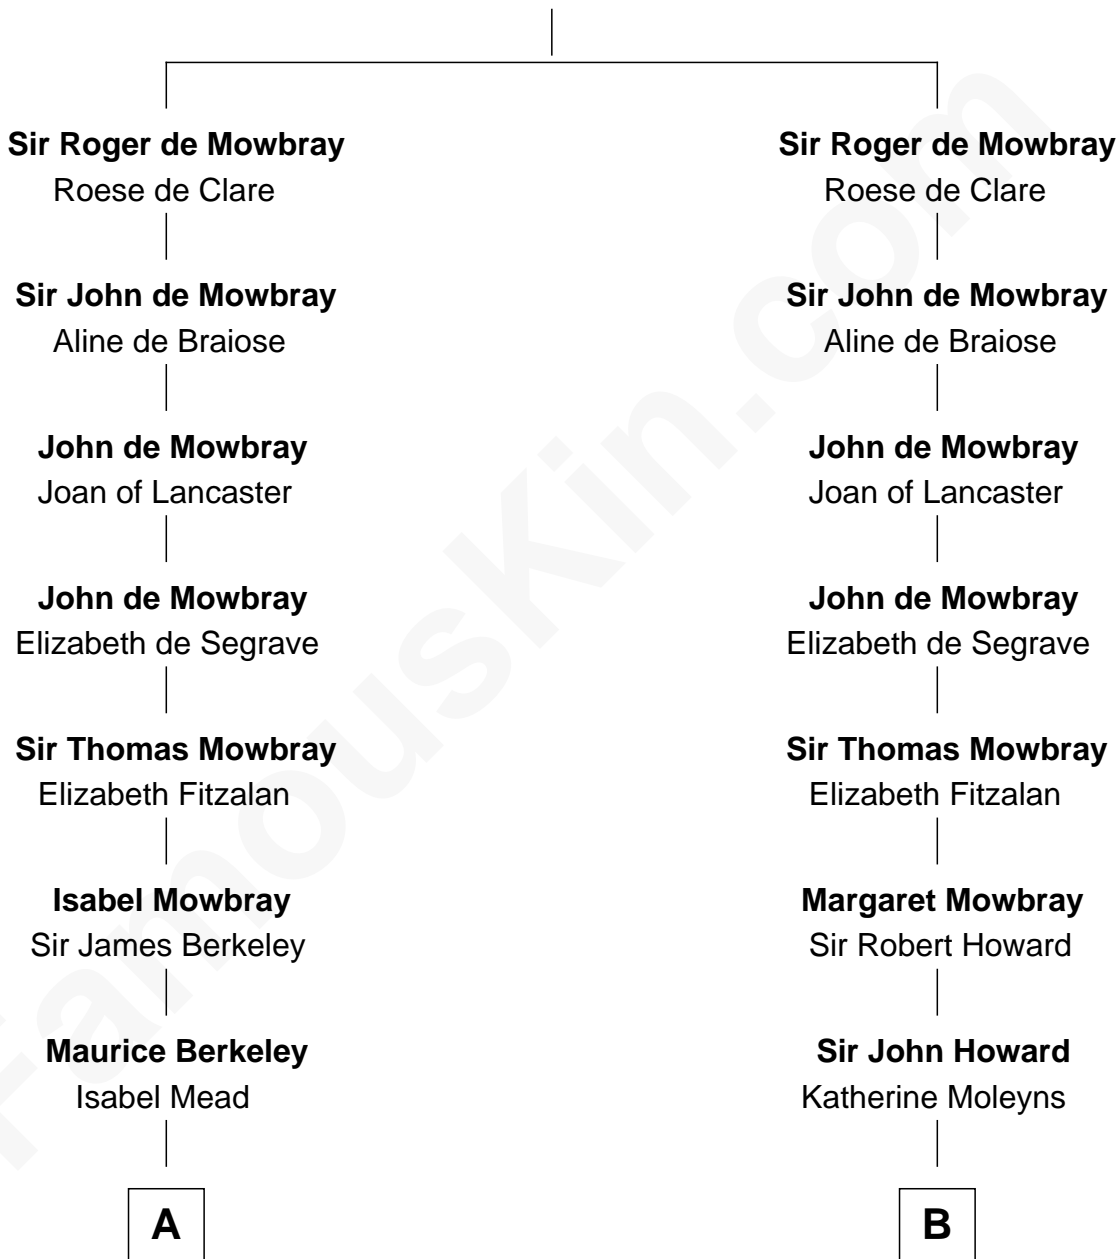

FamousKin.com

Relationship Chart of

Sir Winston Churchill

Prime Minister of the United Kingdom

9th cousin 11 times removed of

Catherine Howard

5th Wife of King Henry VIII

Roger de Mowbray
Maud de Beauchamp

C

—
Frances Anne Emily Vane-Tempest

Sir Charles William Stewart

—
Frances Anne Emily Vane

Sir John Winston Spencer-Churchill

—
Randolph Henry Spencer-Churchill

Jeanette Jerome

—
Sir Winston Churchill

Prime Minister of the United Kingdom

FamousKin.com