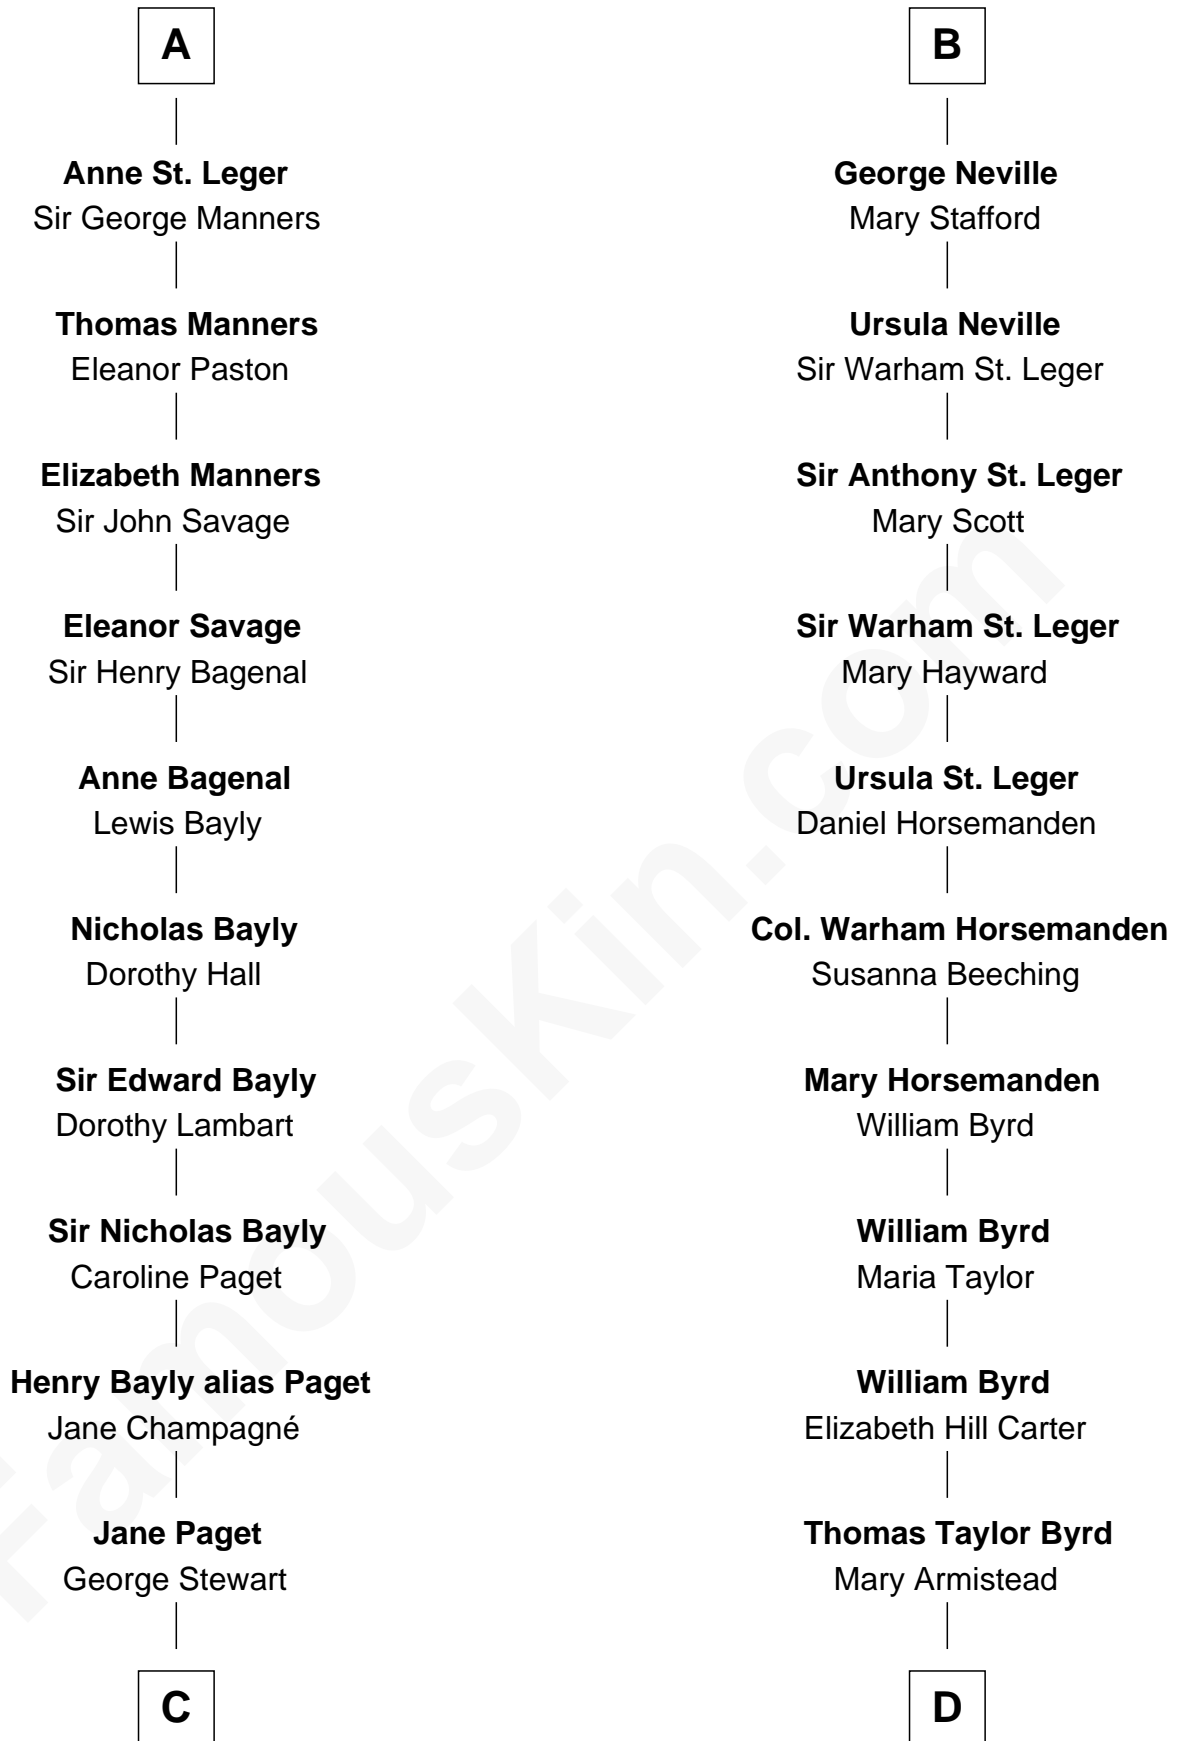

FamousKin.com

Relationship Chart of

Sir Winston Churchill

Prime Minister of the United Kingdom

20th cousin of

Admiral Richard Byrd

Polar Explorer

Alan la Zouche

Ellen de Quincy

C

Jane Stewart
Sir George Spencer-Churchill

Sir John Winston Spencer-Churchill
Frances Anne Emily Vane

Randolph Henry Spencer-Churchill
Jeanette Jerome

Sir Winston Churchill
Prime Minister of the United Kingdom