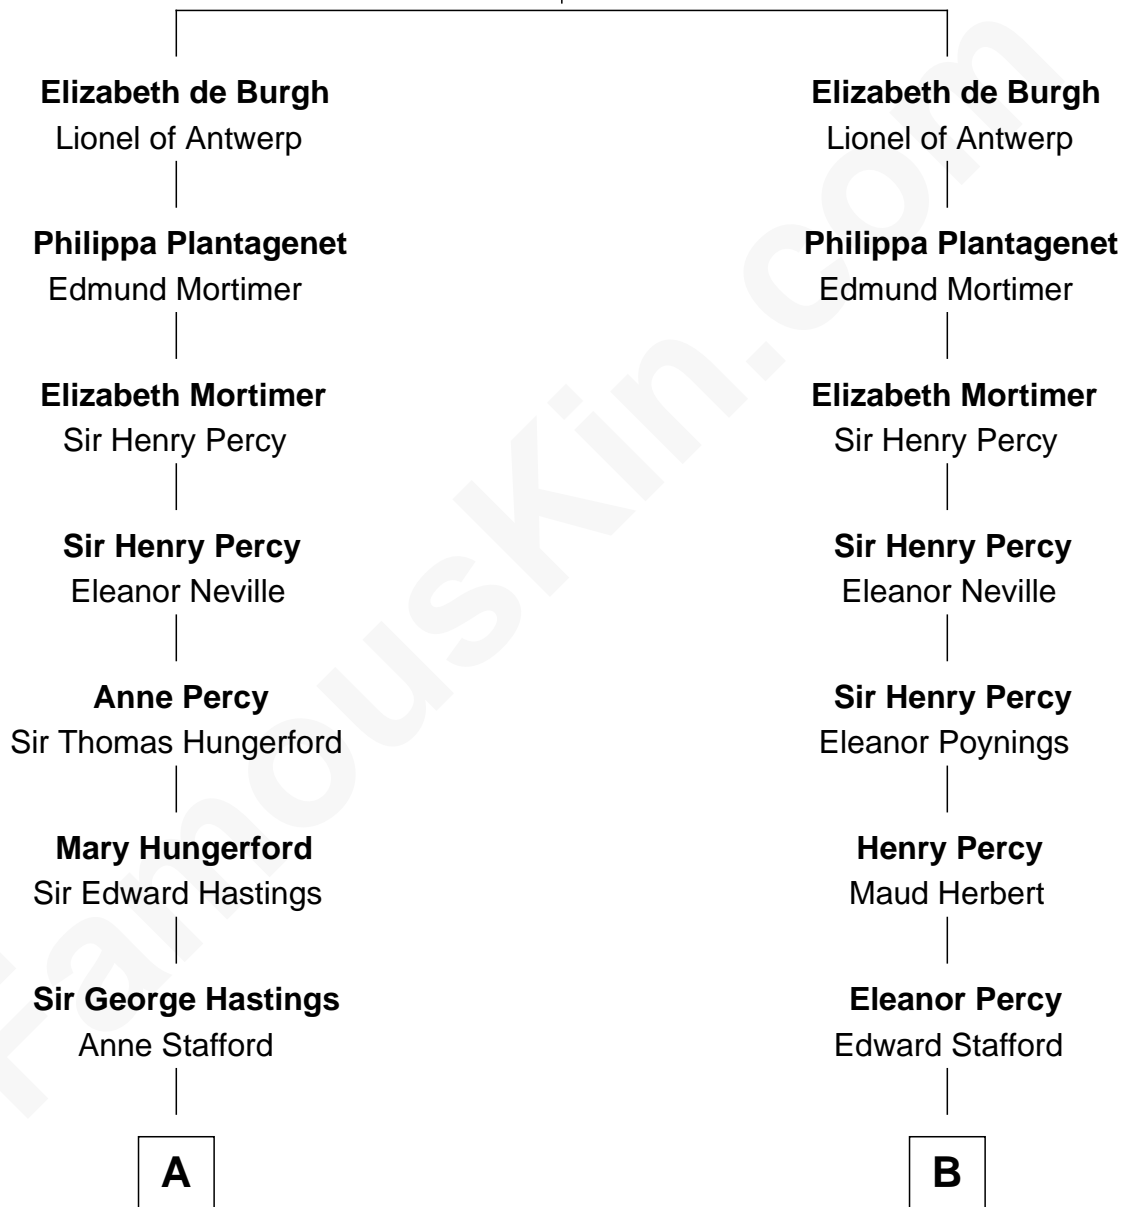

## Relationship Chart of

### Sir Winston Churchill

*Prime Minister of the United Kingdom*

19th cousin 1 time removed of

### Admiral Richard Byrd

*Polar Explorer*

**William de Burgh**  
Maude of Lancaster

**C**

**Sir John Winston Spencer-Churchill**

Frances Anne Emily Vane

**Randolph Henry Spencer-Churchill**

Jeanette Jerome