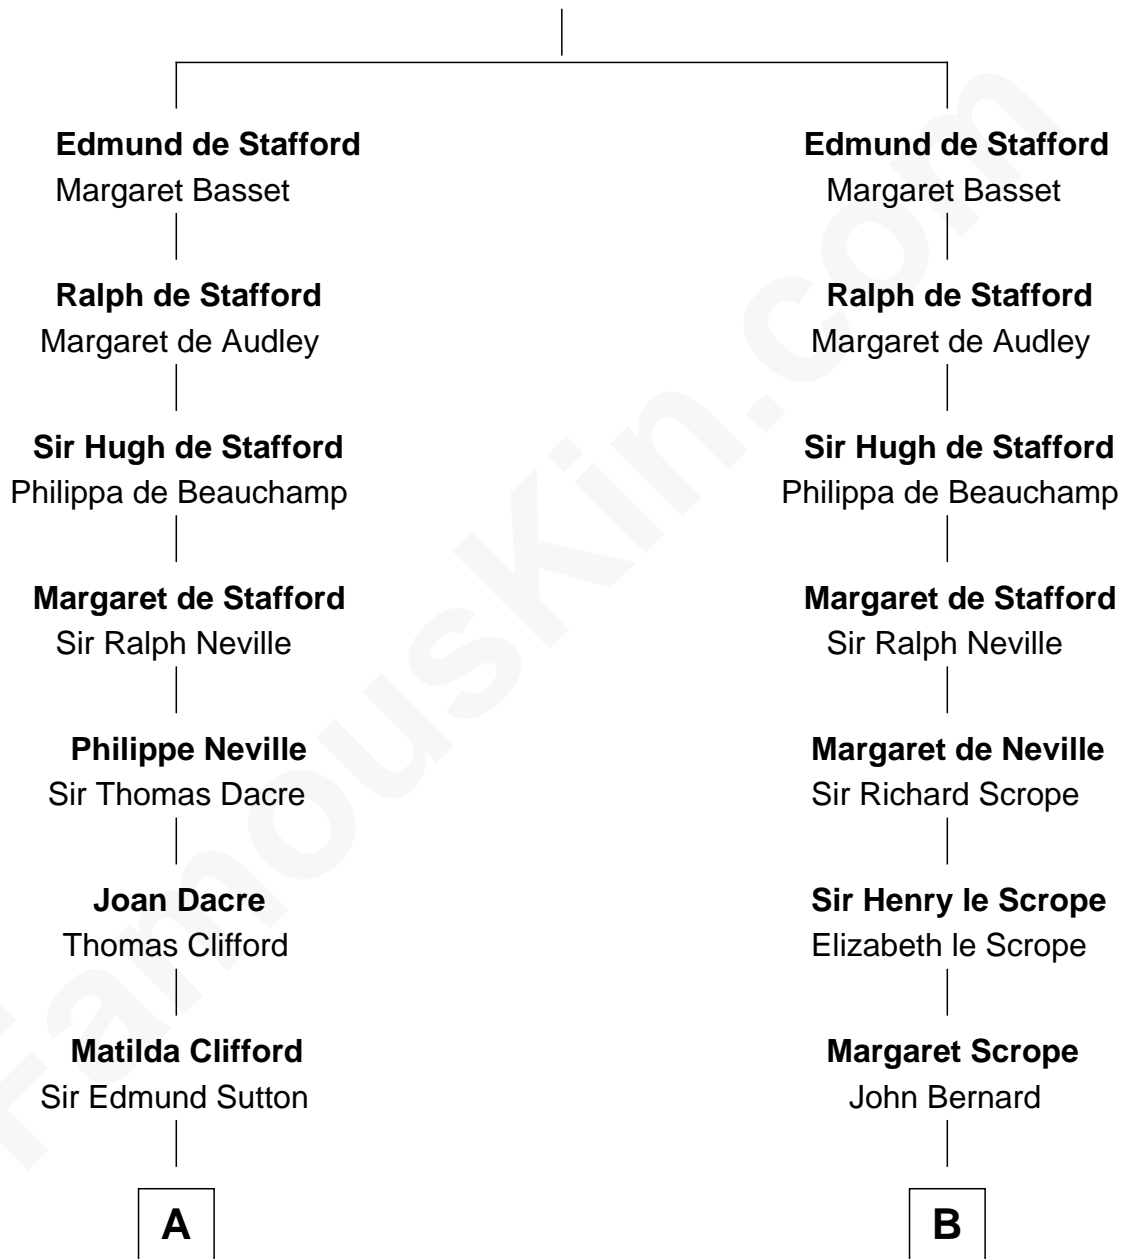

## Relationship Chart of

### Sir Winston Churchill

*Prime Minister of the United Kingdom*

19th cousin 1 time removed of

### Admiral Richard Byrd

*Polar Explorer*

Nicholas de Stafford

**C**

**Jane Stewart**  
Sir George Spencer-Churchill

**Sir John Winston Spencer-Churchill**  
Frances Anne Emily Vane

**Randolph Henry Spencer-Churchill**  
Jeanette Jerome

**Sir Winston Churchill**  
*Prime Minister of the United Kingdom*

**D**

**Col. William Byrd**  
Jane Meriwether Rivers

**Richard Evelyn Byrd**  
Eleanor Bolling Flood

**Admiral Richard Byrd**  
*Polar Explorer*