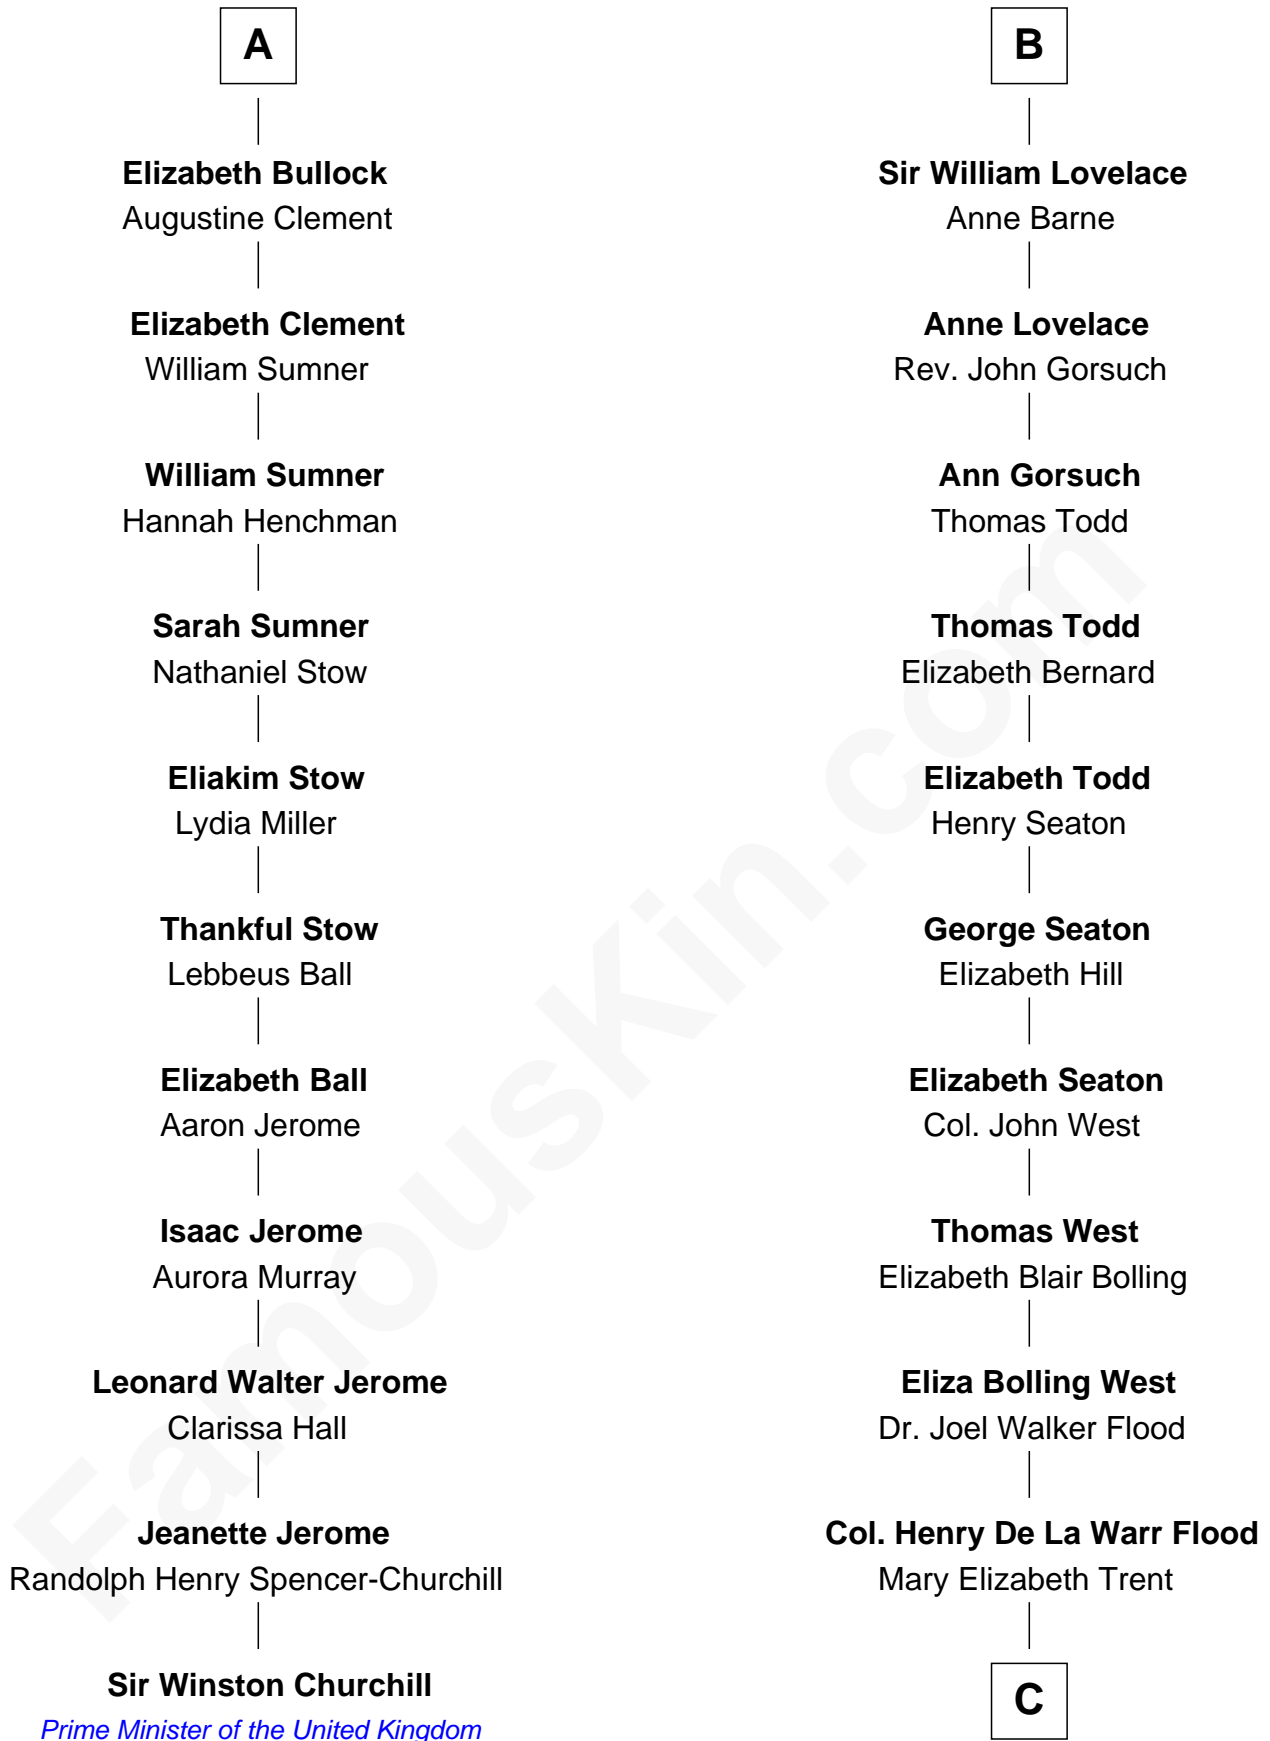

FamousKin.com

Relationship Chart of

Sir Winston Churchill

Prime Minister of the United Kingdom

17th cousin 2 times removed of

Admiral Richard Byrd
Polar Explorer

Sir Richard Sergeaux
Philippe Fitzalan

Alice Sergeaux
Sir Richard de Vere

Anne Pashley
Edward Tyrrell

Philippa Tyrrell
Thomas Cornwallis

Sir William Cornwallis
Elizabeth Stanford

Affra Cornwallis
Sir Anthony Aucher

Edward Aucher
Mabel Wroth

Elizabeth Aucher
Sir William Lovelace

B