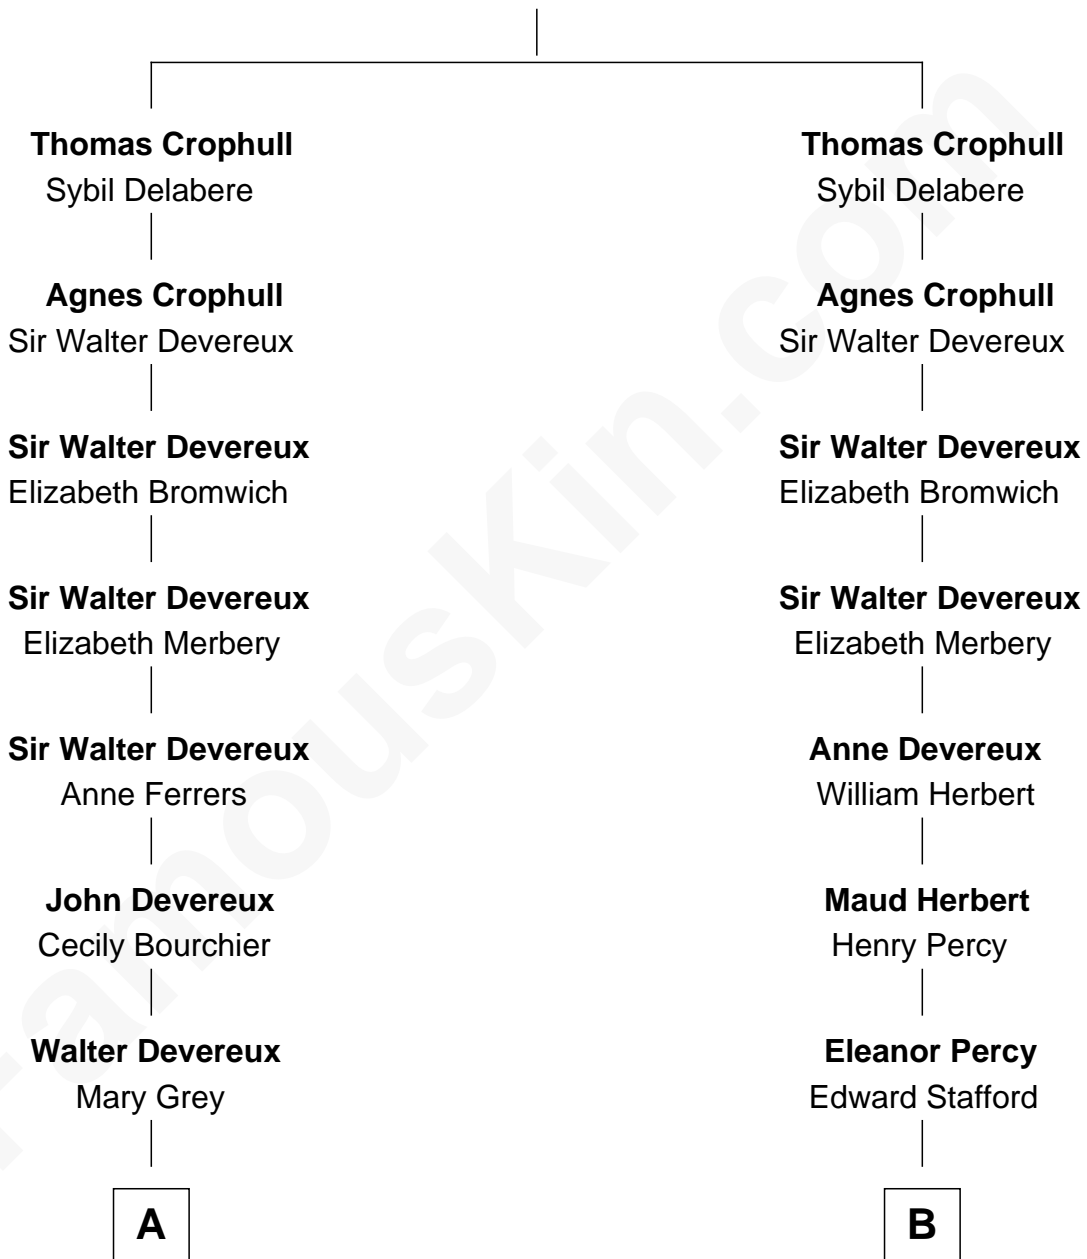

FamousKin.com

Relationship Chart of

Sir Winston Churchill

Prime Minister of the United Kingdom

19th cousin 1 time removed of

Admiral Richard Byrd

Polar Explorer

Sir John Crophull

Margery de Verdun

C

Sir John Winston Spencer-Churchill

Frances Anne Emily Vane

Randolph Henry Spencer-Churchill

Jeanette Jerome

Sir Winston Churchill

Prime Minister of the United Kingdom