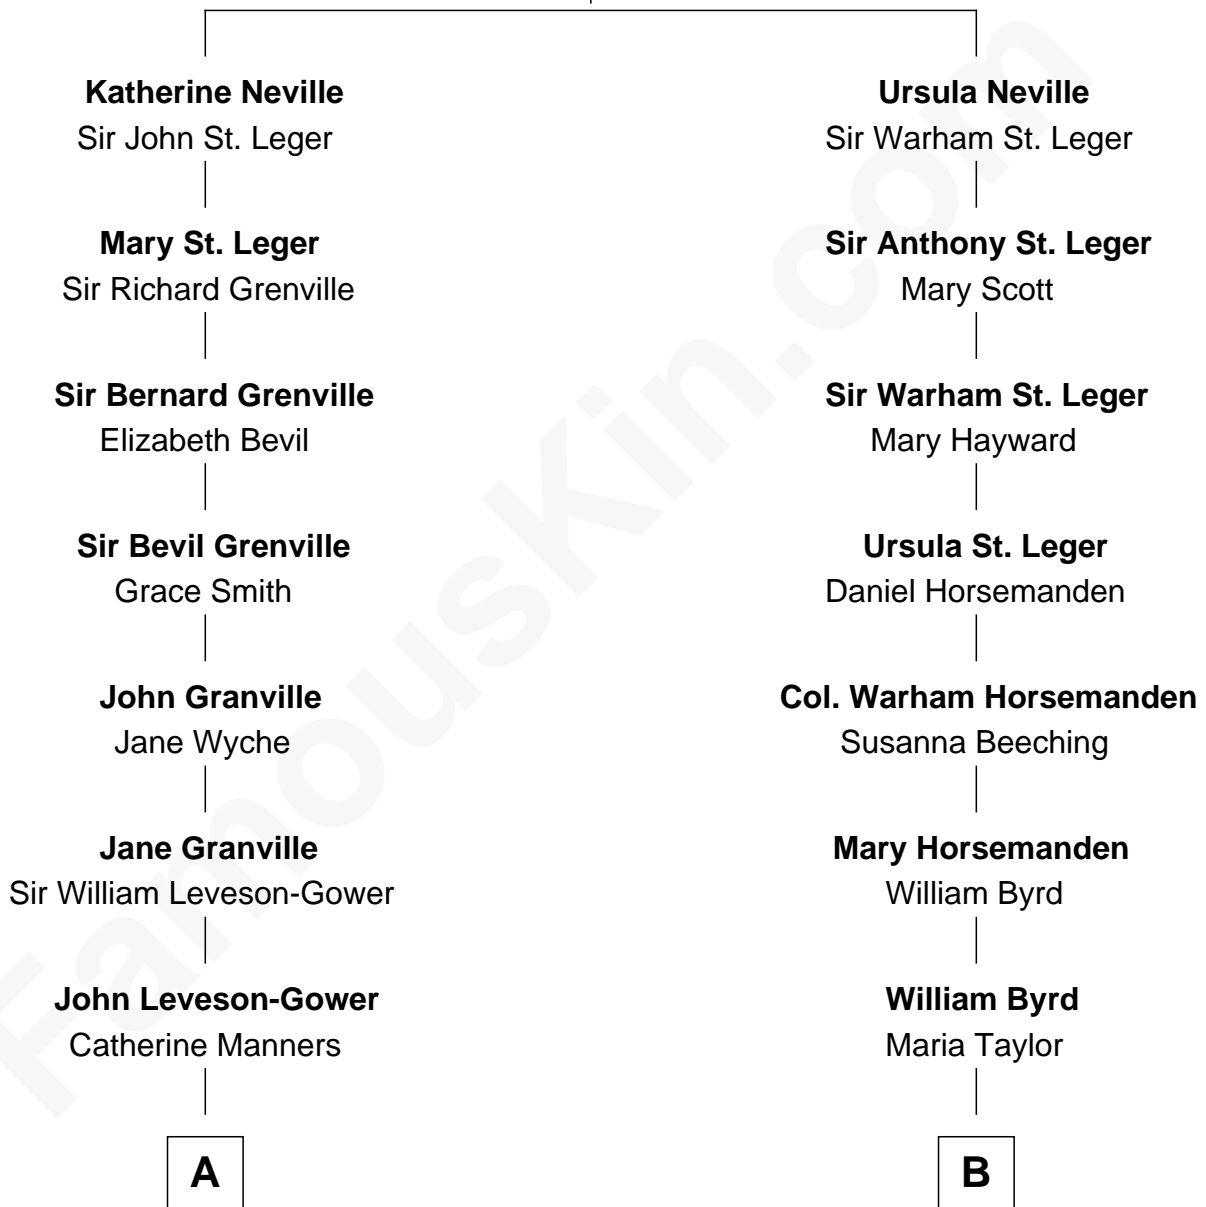

FamousKin.com

Relationship Chart of

Sir Winston Churchill

Prime Minister of the United Kingdom

12th cousin 2 times removed of

Admiral Richard Byrd

Polar Explorer

George Neville

Mary Stafford

A

John Leveson-Gower

Evelyn Pierrepont

Gertrude Leveson-Gower

John Russell

Caroline Russell

Sir George Spencer

George Spencer

Susan Stewart

Sir George Spencer-Churchill

Jane Stewart

Sir John Winston Spencer-Churchill

Frances Anne Emily Vane

Randolph Henry Spencer-Churchill

Jeanette Jerome