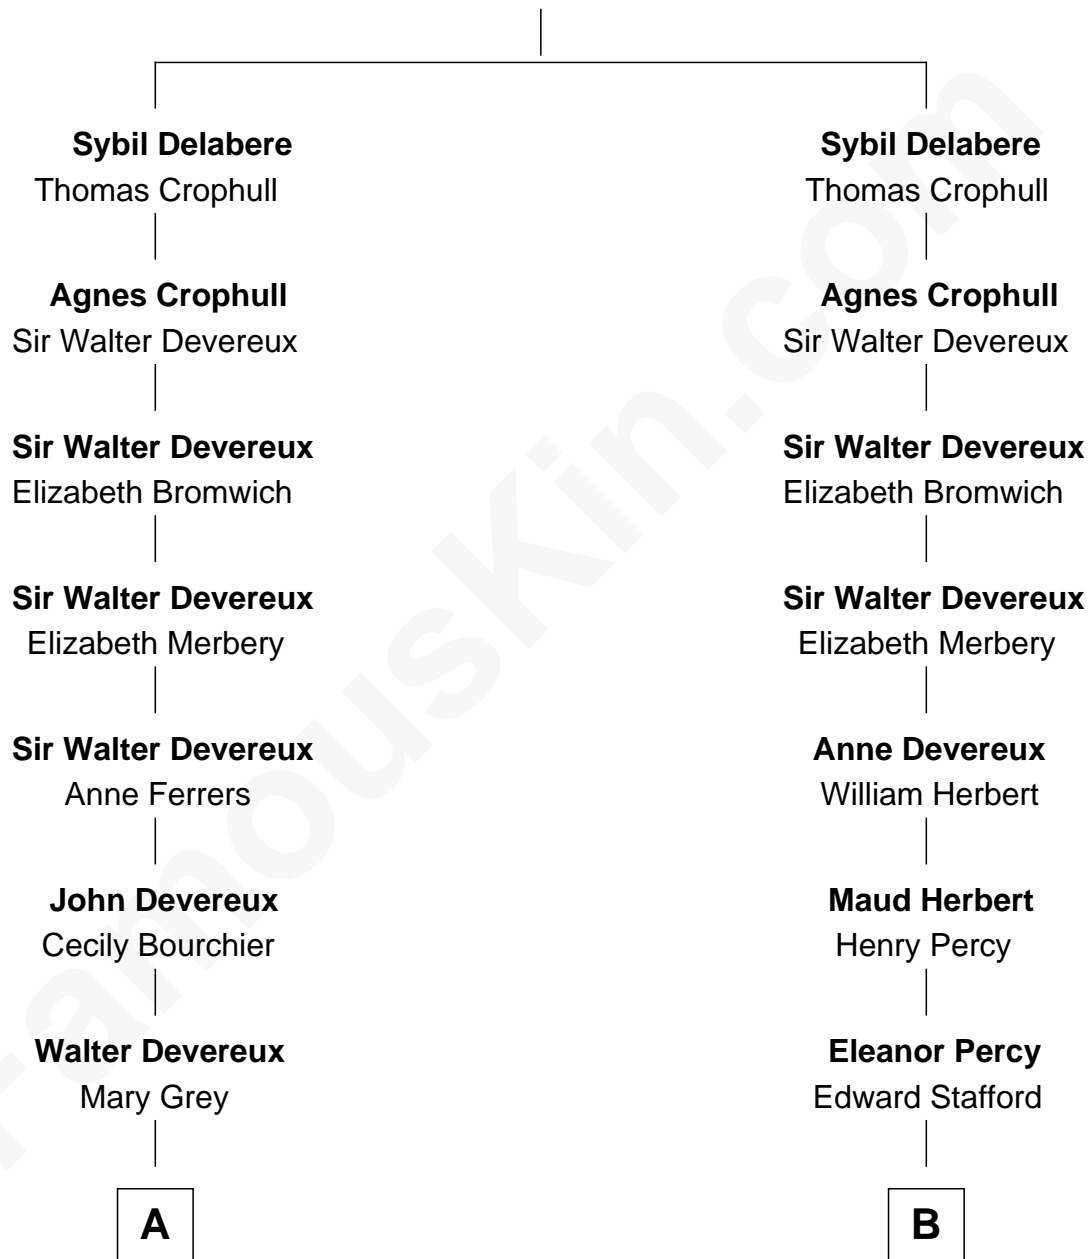

FamousKin.com

Relationship Chart of

Sir Winston Churchill

Prime Minister of the United Kingdom

19th cousin 1 time removed of

Admiral Richard Byrd

Polar Explorer

Sir John Delabere

C

Sir John Winston Spencer-Churchill

Frances Anne Emily Vane

Randolph Henry Spencer-Churchill

Jeanette Jerome

Sir Winston Churchill

Prime Minister of the United Kingdom

D

Richard Evelyn Byrd

Anne Harrison

Col. William Byrd

Jane Meriwether Rivers

Richard Evelyn Byrd

Eleanor Bolling Flood

Admiral Richard Byrd

Polar Explorer