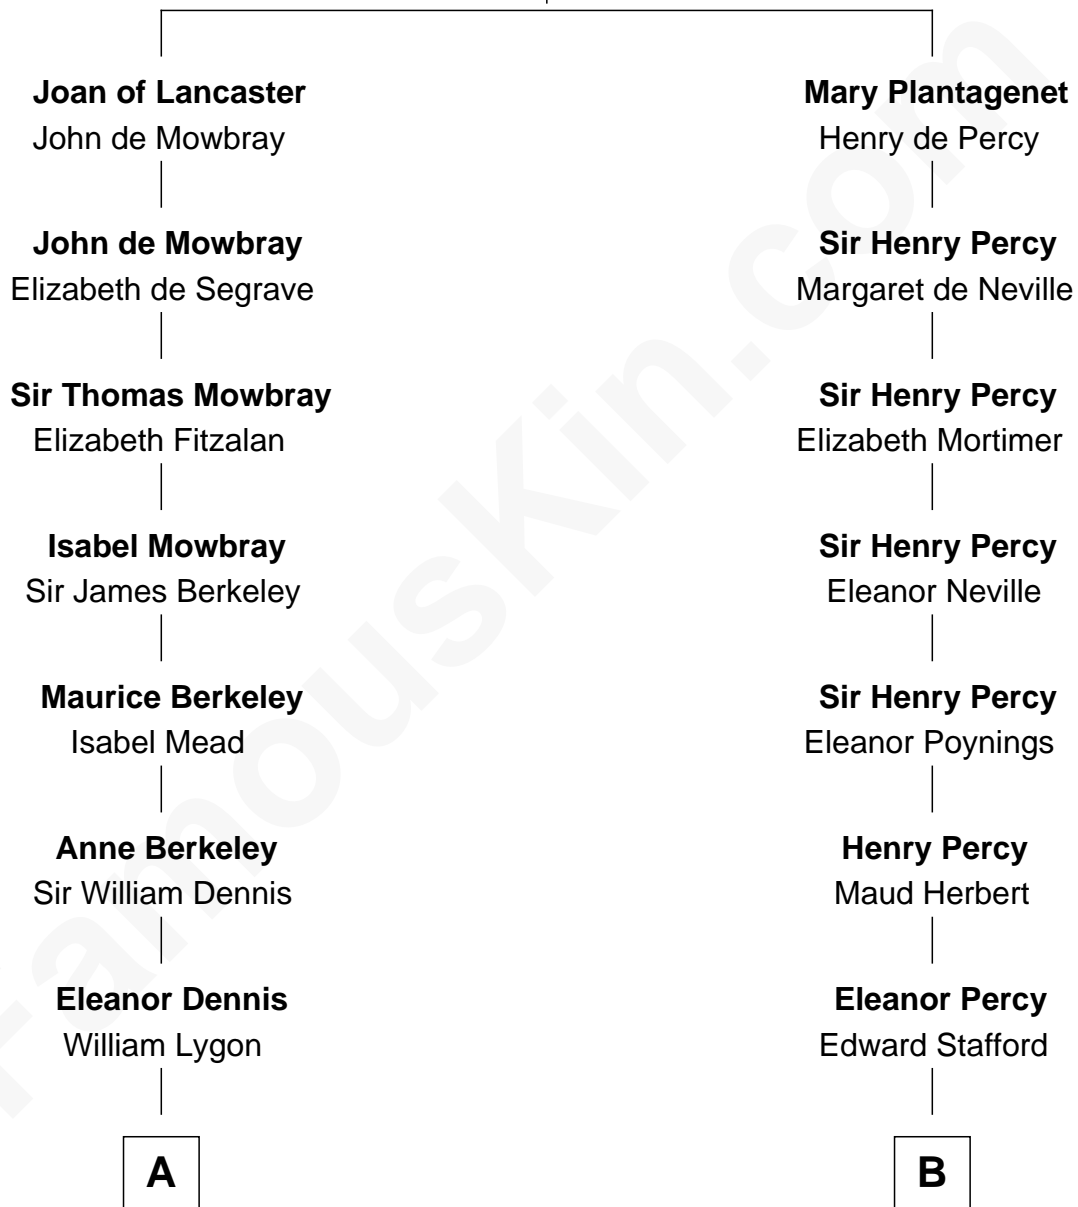

FamousKin.com

Relationship Chart of

Sir Winston Churchill

Prime Minister of the United Kingdom

18th cousin 2 times removed of

Admiral Richard Byrd

Polar Explorer

Henry Plantagenet
Maud de Chaworth

C

Randolph Henry Spencer-Churchill

Jeanette Jerome

Sir Winston Churchill

Prime Minister of the United Kingdom

D

Richard Evelyn Byrd

Anne Harrison

Col. William Byrd

Jane Meriwether Rivers

Richard Evelyn Byrd

Eleanor Bolling Flood

Admiral Richard Byrd

Polar Explorer

FamousKin.com