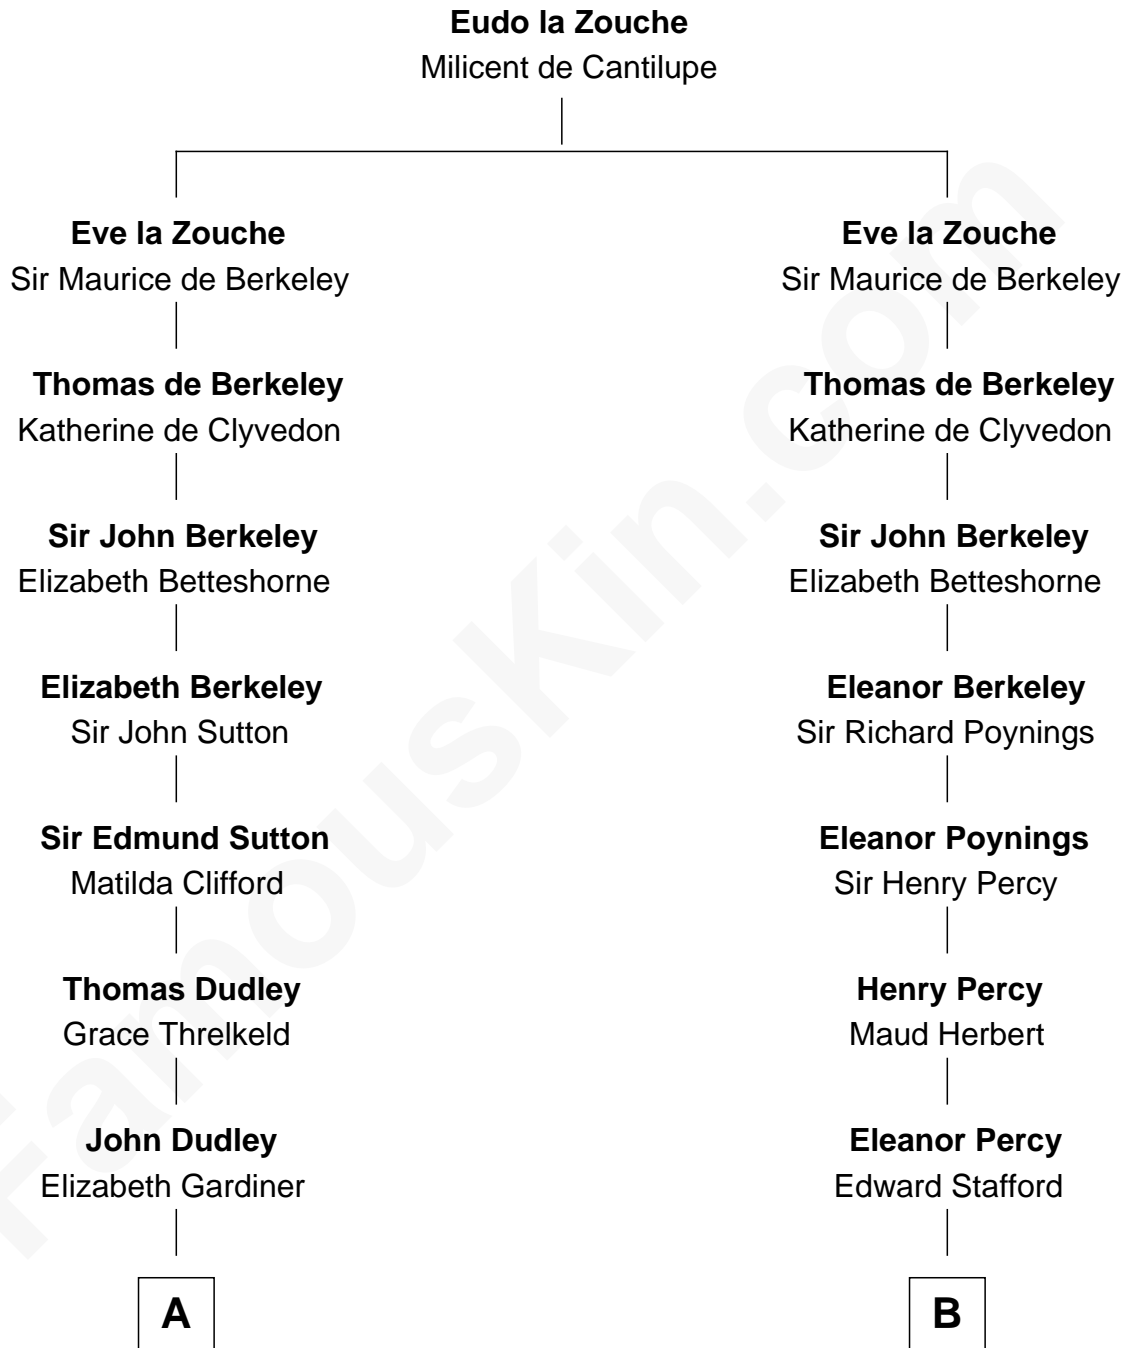

## Relationship Chart of

### Sir Winston Churchill

*Prime Minister of the United Kingdom*

18th cousin 2 times removed of

### Admiral Richard Byrd

*Polar Explorer*

**C**

**Randolph Henry Spencer-Churchill**

Jeanette Jerome

**Sir Winston Churchill**

*Prime Minister of the United Kingdom*

**D**