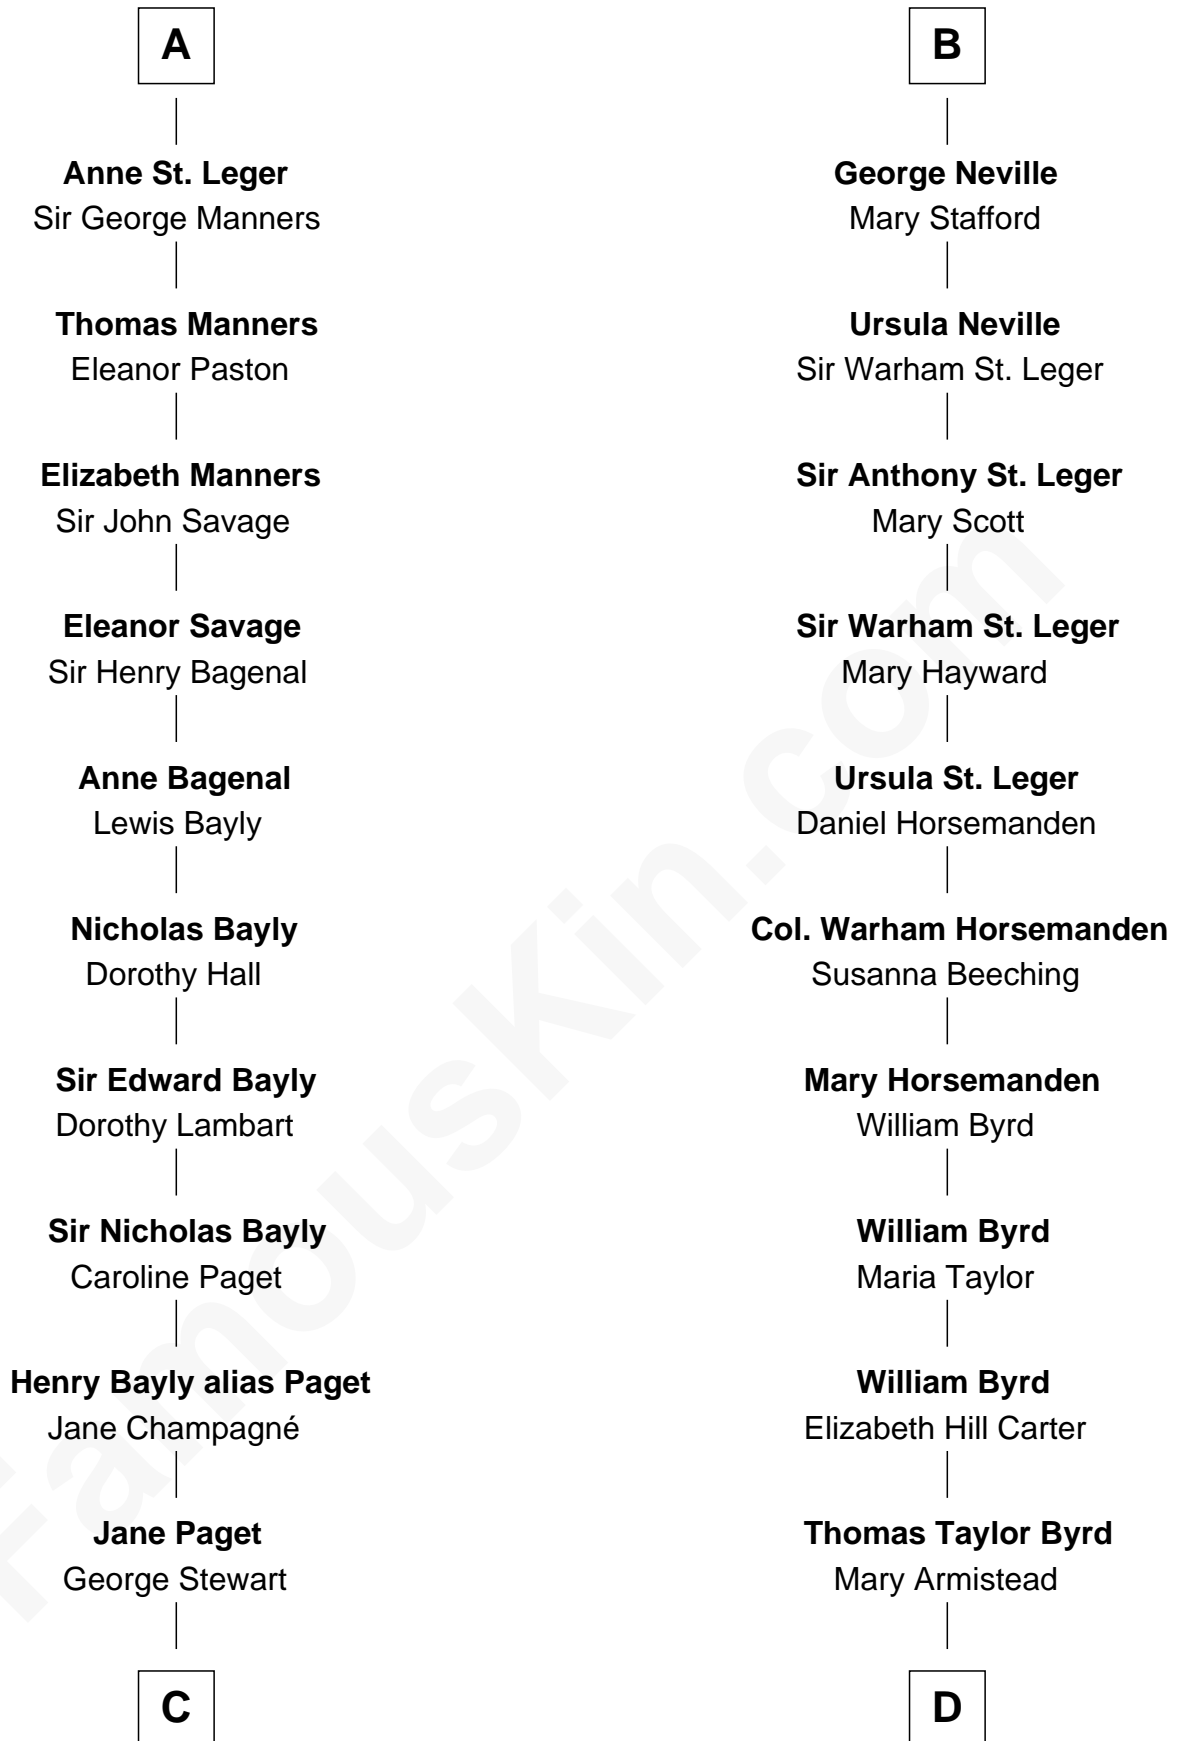

FamousKin.com

Relationship Chart of

Sir Winston Churchill

Prime Minister of the United Kingdom

20th cousin of

Admiral Richard Byrd

Polar Explorer

Philip III, King of France

Isabella of Aragon

C

Jane Stewart
Sir George Spencer-Churchill

Sir John Winston Spencer-Churchill
Frances Anne Emily Vane

Randolph Henry Spencer-Churchill
Jeanette Jerome

Sir Winston Churchill
Prime Minister of the United Kingdom