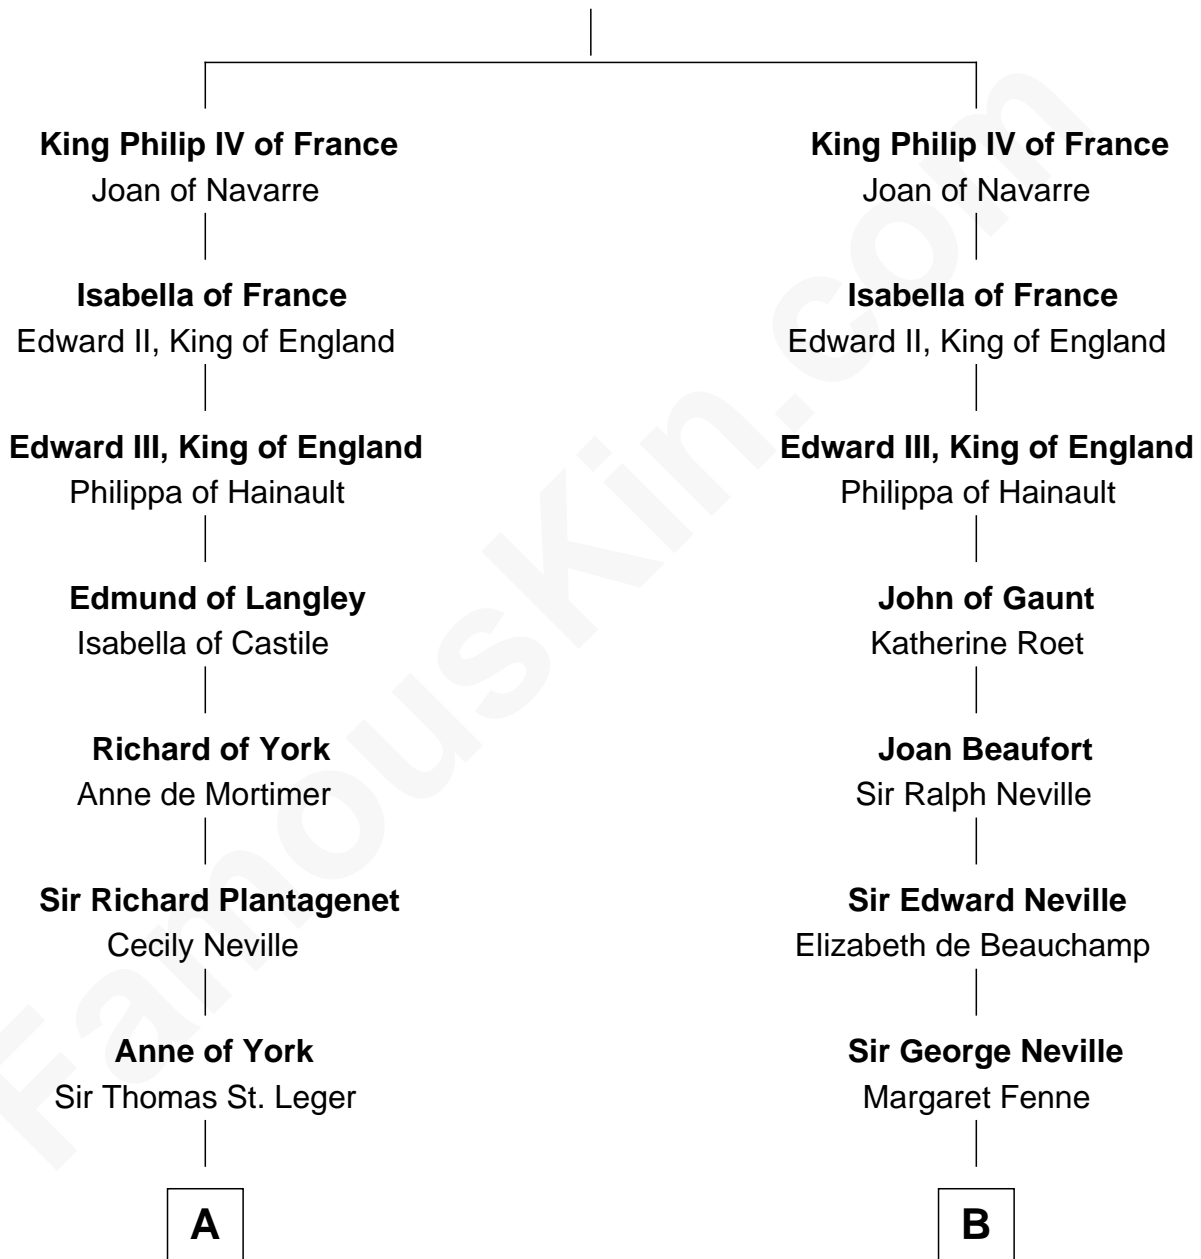

FamousKin.com

Relationship Chart of

Sir Winston Churchill

Prime Minister of the United Kingdom

20th cousin of

Admiral Richard Byrd

Polar Explorer

Philip III, King of France

Isabella of Aragon

C

Jane Stewart
Sir George Spencer-Churchill

Sir John Winston Spencer-Churchill
Frances Anne Emily Vane

Randolph Henry Spencer-Churchill
Jeanette Jerome

Sir Winston Churchill
Prime Minister of the United Kingdom

D

Richard Evelyn Byrd
Anne Harrison

Col. William Byrd
Jane Meriwether Rivers

Richard Evelyn Byrd
Eleanor Bolling Flood

Admiral Richard Byrd
Polar Explorer

FamousKin.com