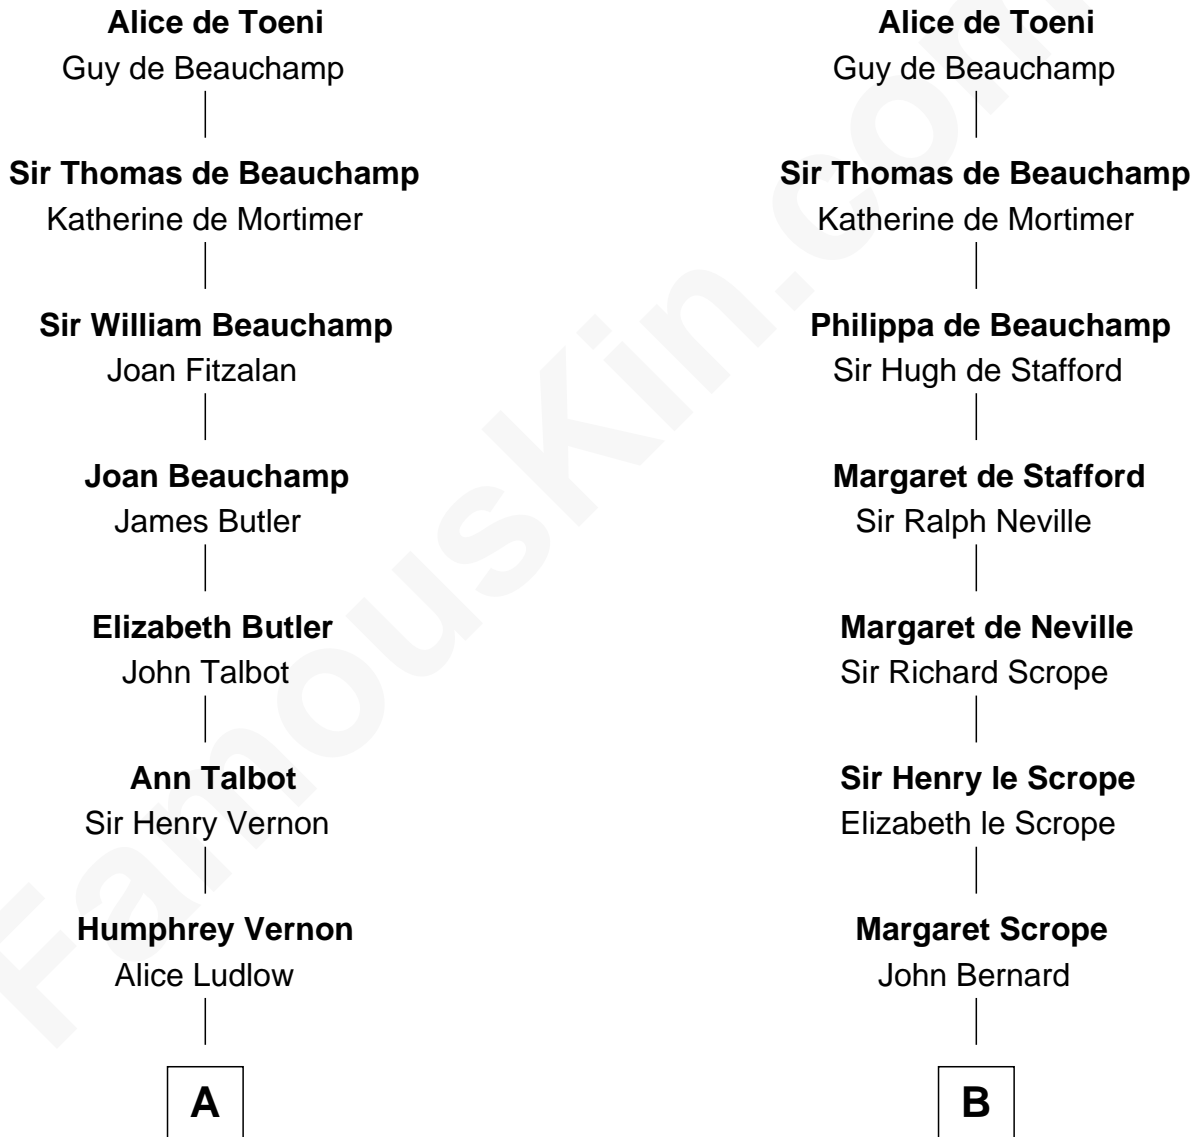

FamousKin.com

Relationship Chart of

Sir Winston Churchill

Prime Minister of the United Kingdom

19th cousin of

Admiral Richard Byrd

Polar Explorer

Ralph VII de Toeni

Mary - - - - -

C

Sir John Winston Spencer-Churchill

Frances Anne Emily Vane

Randolph Henry Spencer-Churchill

Jeanette Jerome

Sir Winston Churchill

Prime Minister of the United Kingdom

D

Col. William Byrd

Jane Meriwether Rivers

Richard Evelyn Byrd

Eleanor Bolling Flood

Admiral Richard Byrd

Polar Explorer

FamousKin.com