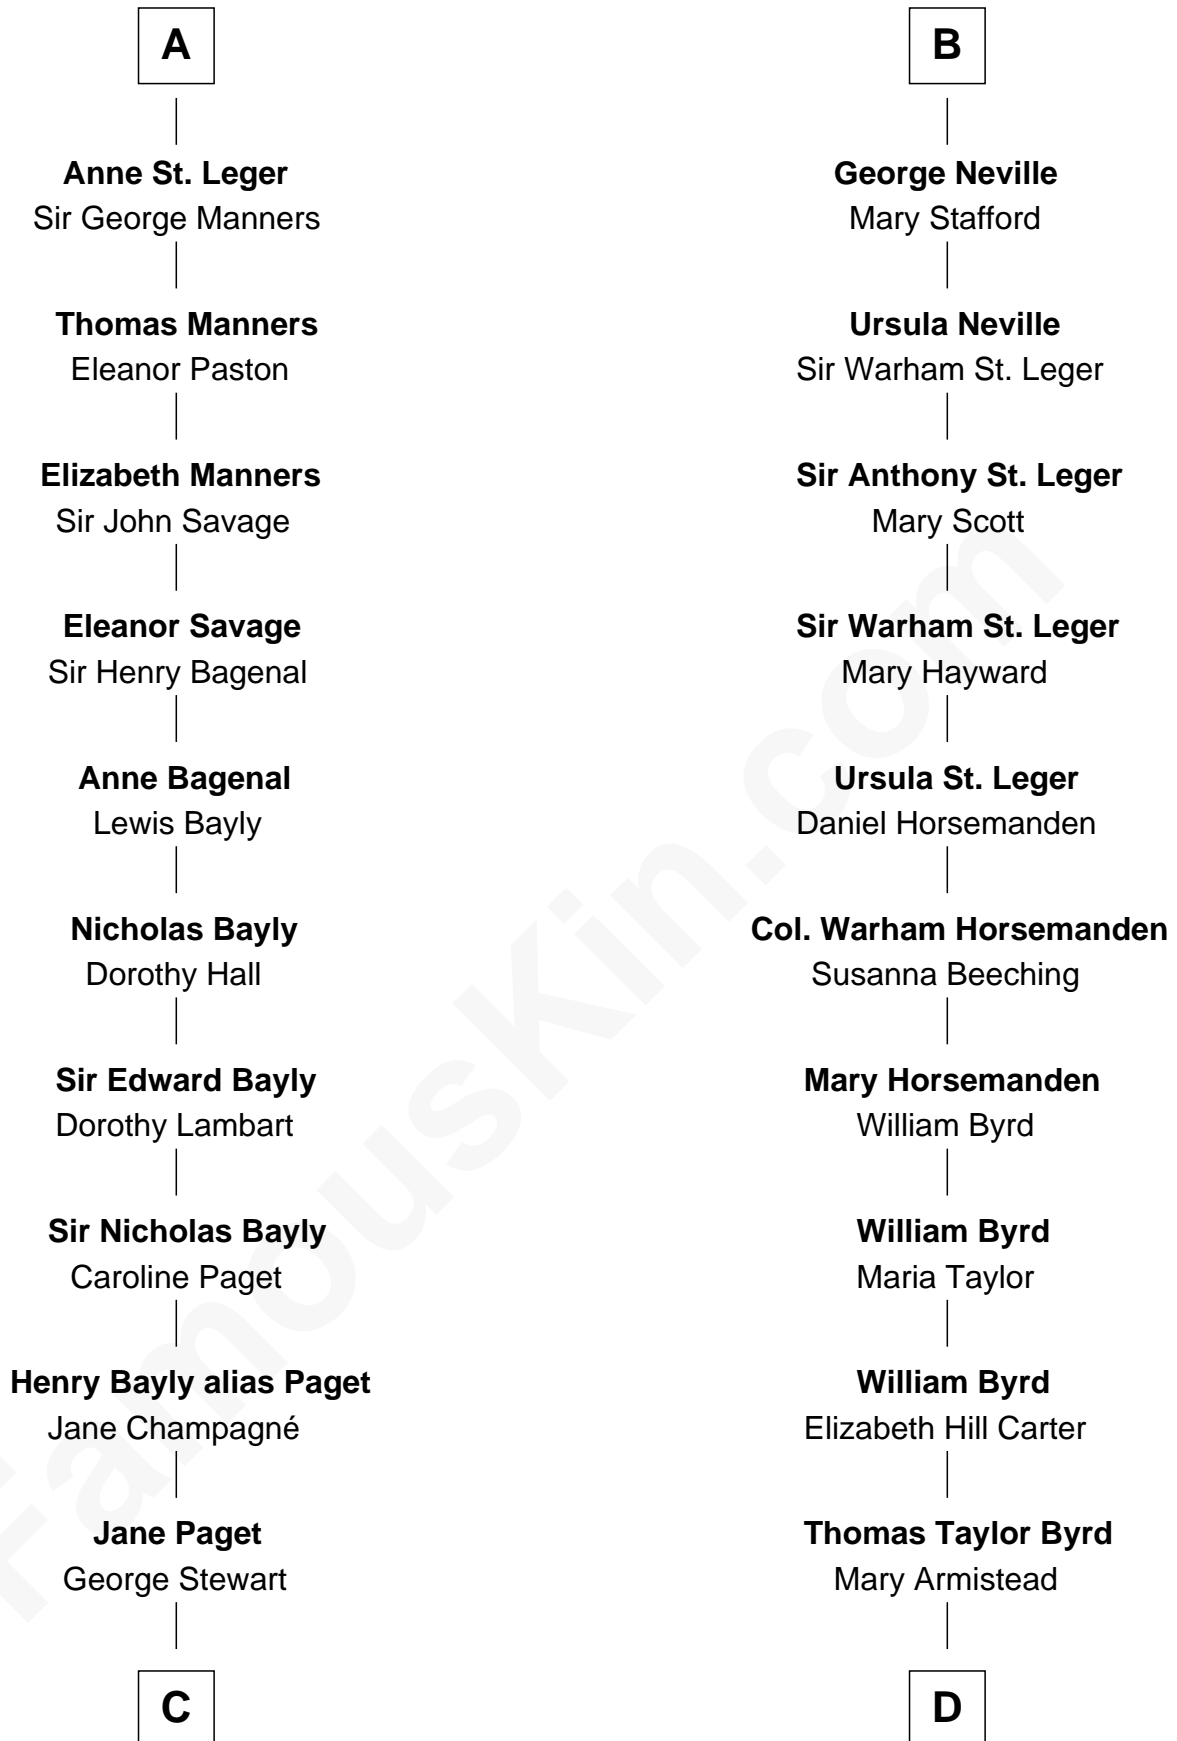

FamousKin.com

Relationship Chart of

Sir Winston Churchill

Prime Minister of the United Kingdom

20th cousin of

Admiral Richard Byrd

Polar Explorer

Roger FitzJohn

Isabel - - - - -

C

Jane Stewart
Sir George Spencer-Churchill

Sir John Winston Spencer-Churchill
Frances Anne Emily Vane

Randolph Henry Spencer-Churchill
Jeanette Jerome

Sir Winston Churchill
Prime Minister of the United Kingdom