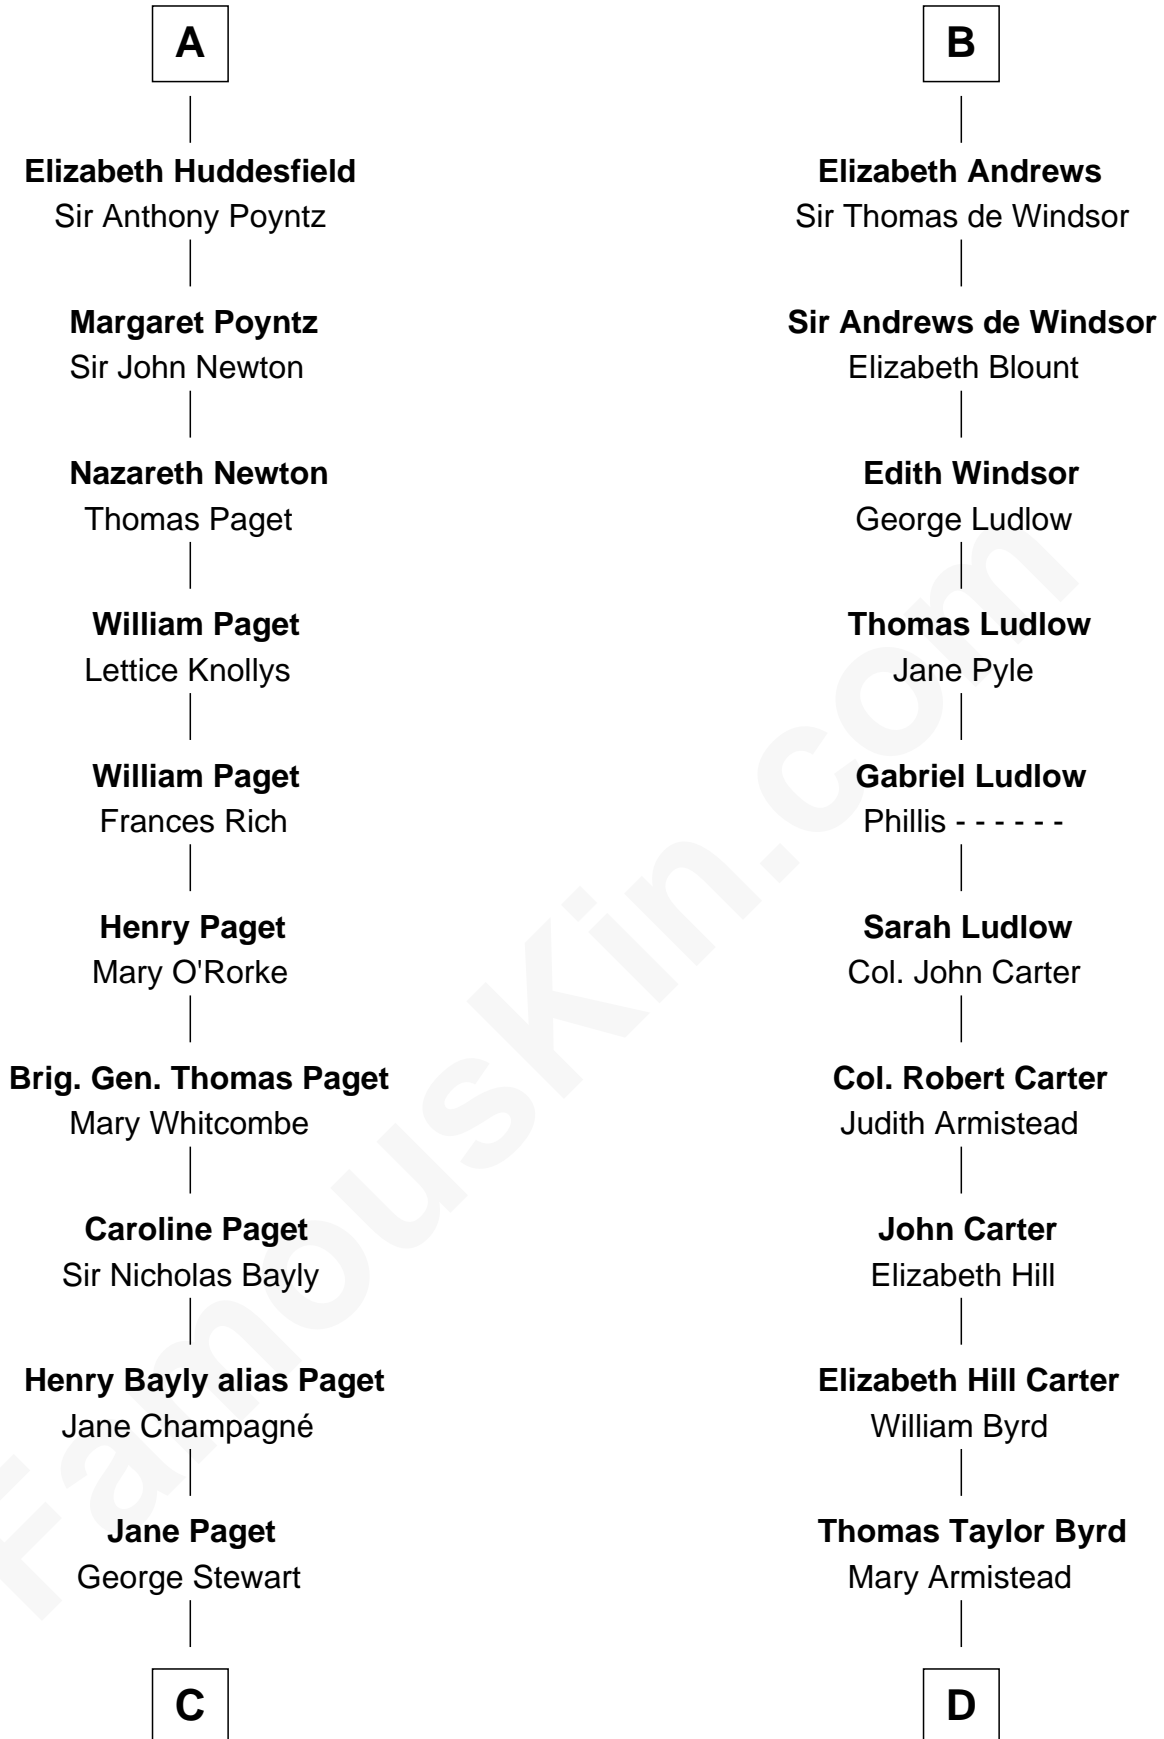

## Relationship Chart of

**Sir Winston Churchill**

*Prime Minister of the United Kingdom*

20th cousin of

**Admiral Richard Byrd**

*Polar Explorer*

**Sir Humphrey de Bohun**

Eleanor de Braiose

**C**

**Jane Stewart**  
Sir George Spencer-Churchill

**Sir John Winston Spencer-Churchill**  
Frances Anne Emily Vane

**Randolph Henry Spencer-Churchill**  
Jeanette Jerome

**Sir Winston Churchill**  
*Prime Minister of the United Kingdom*