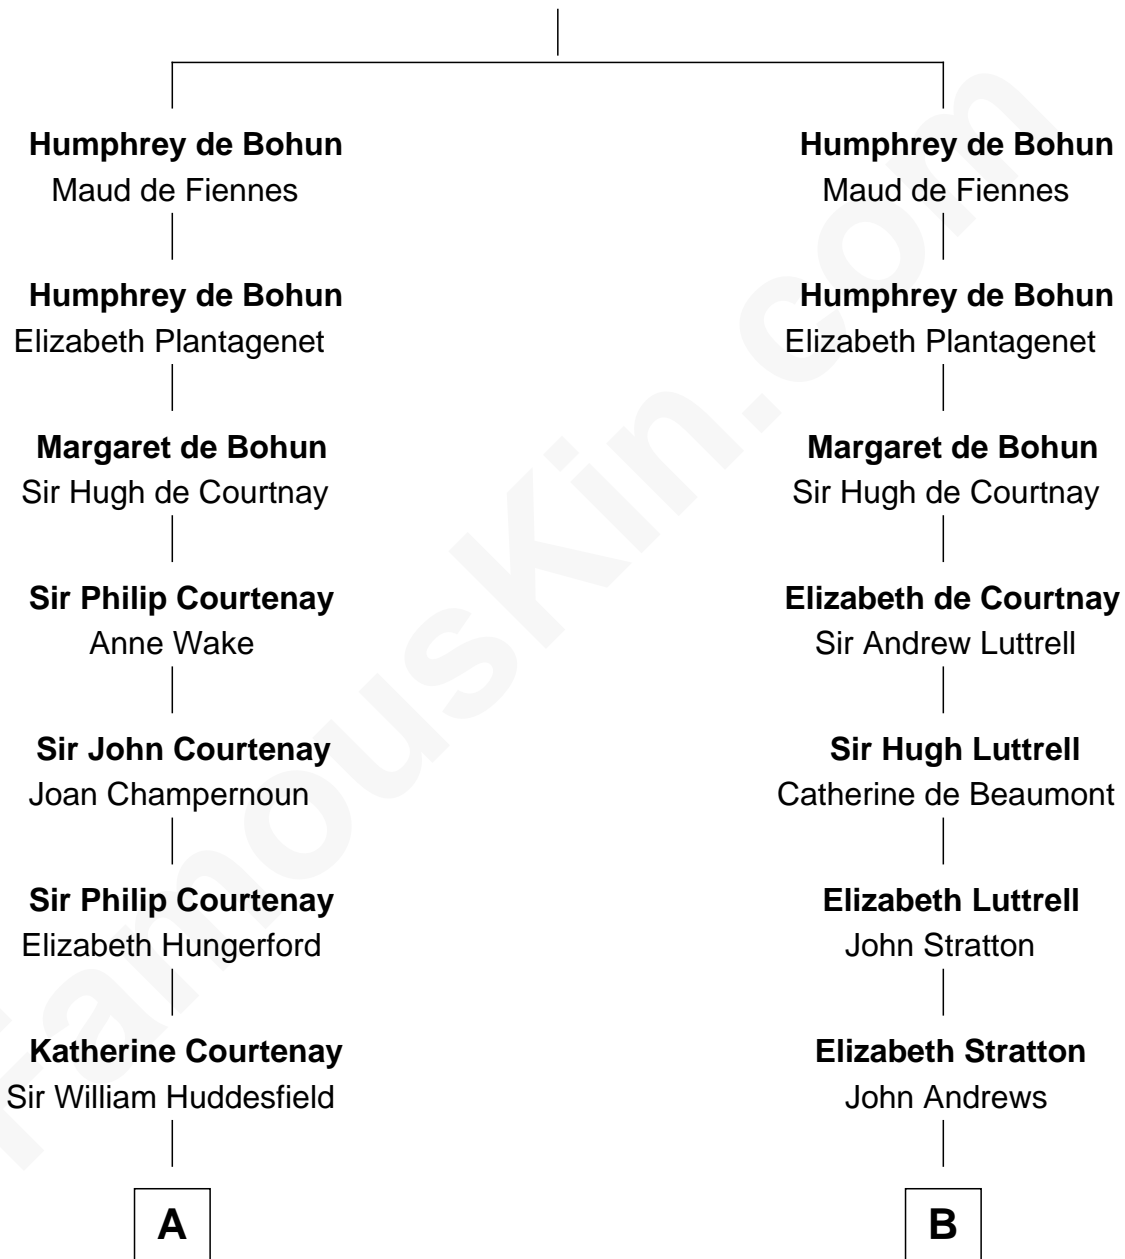

## Relationship Chart of

**Sir Winston Churchill**

*Prime Minister of the United Kingdom*

20th cousin of

**Admiral Richard Byrd**

*Polar Explorer*

**Sir Humphrey de Bohun**

Eleanor de Braiose

**C**

**Jane Stewart**  
Sir George Spencer-Churchill

**Sir John Winston Spencer-Churchill**  
Frances Anne Emily Vane

**Randolph Henry Spencer-Churchill**  
Jeanette Jerome

**Sir Winston Churchill**  
*Prime Minister of the United Kingdom*