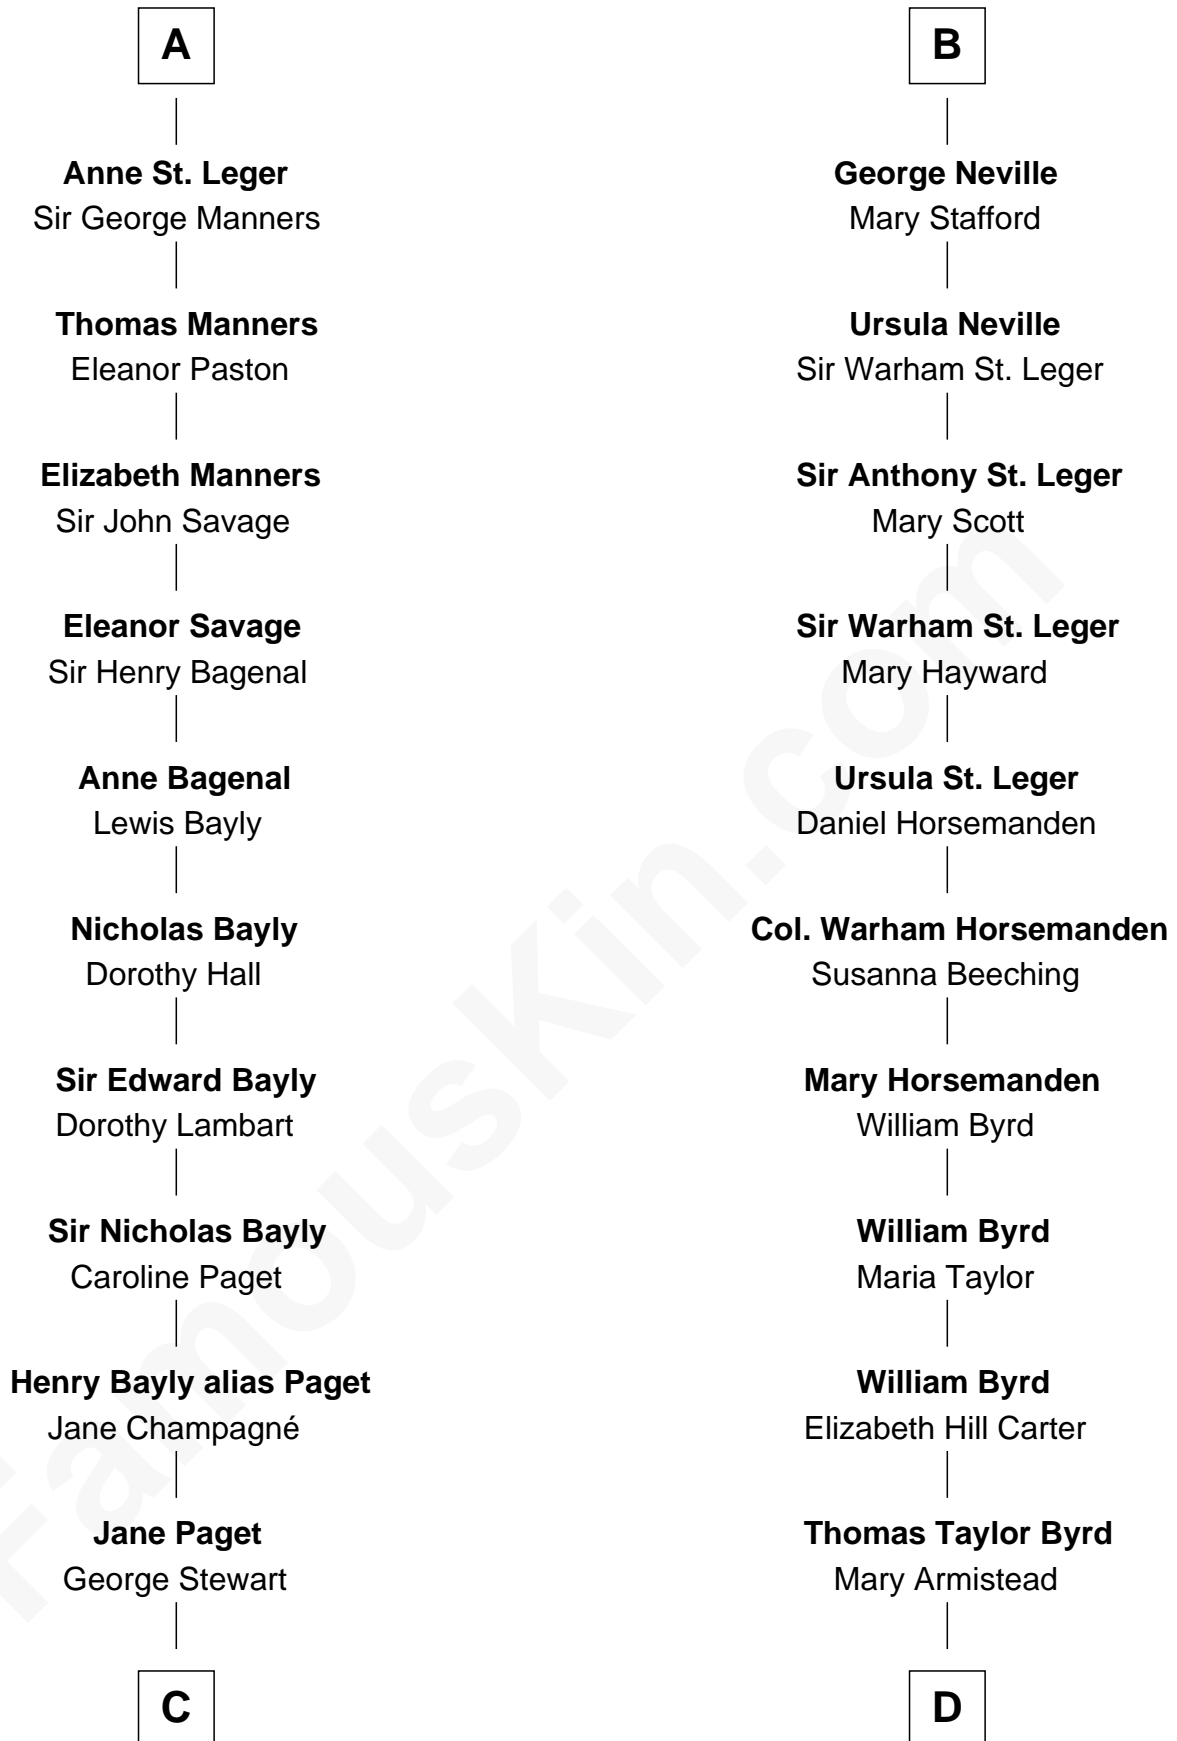

FamousKin.com

Relationship Chart of

Sir Winston Churchill

Prime Minister of the United Kingdom

20th cousin of

Admiral Richard Byrd

Polar Explorer

Ferdinand III, King of Castile

Joanna of Ponthieu

C

Jane Stewart
Sir George Spencer-Churchill

Sir John Winston Spencer-Churchill
Frances Anne Emily Vane

Randolph Henry Spencer-Churchill
Jeanette Jerome

Sir Winston Churchill
Prime Minister of the United Kingdom