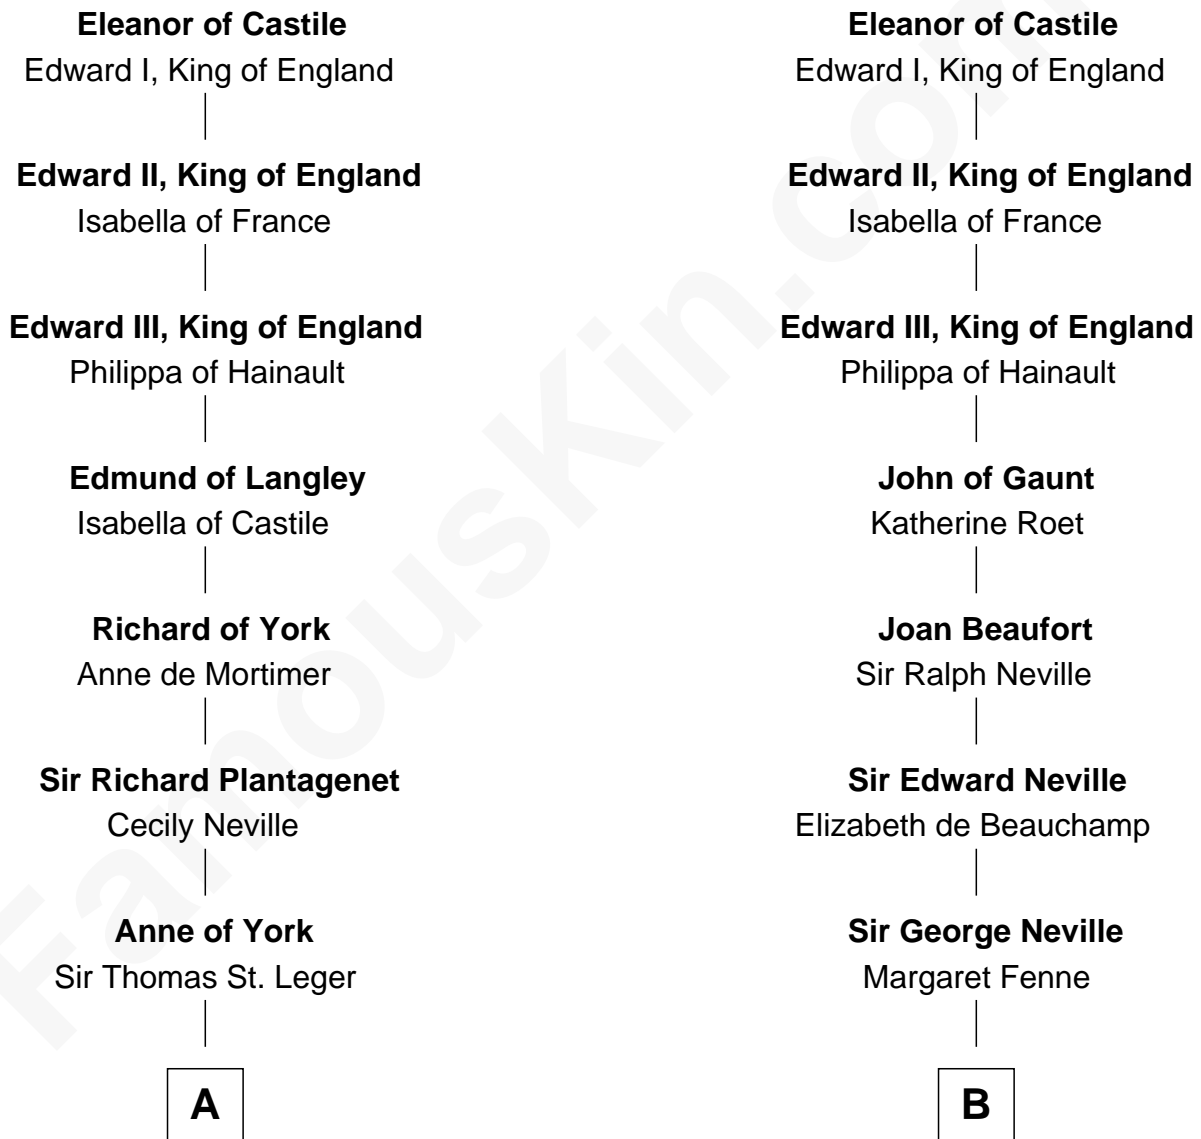

FamousKin.com

Relationship Chart of

Sir Winston Churchill

Prime Minister of the United Kingdom

20th cousin of

Admiral Richard Byrd

Polar Explorer

Ferdinand III, King of Castile

Joanna of Ponthieu

C

Jane Stewart
Sir George Spencer-Churchill

Sir John Winston Spencer-Churchill
Frances Anne Emily Vane

Randolph Henry Spencer-Churchill
Jeanette Jerome

Sir Winston Churchill
Prime Minister of the United Kingdom