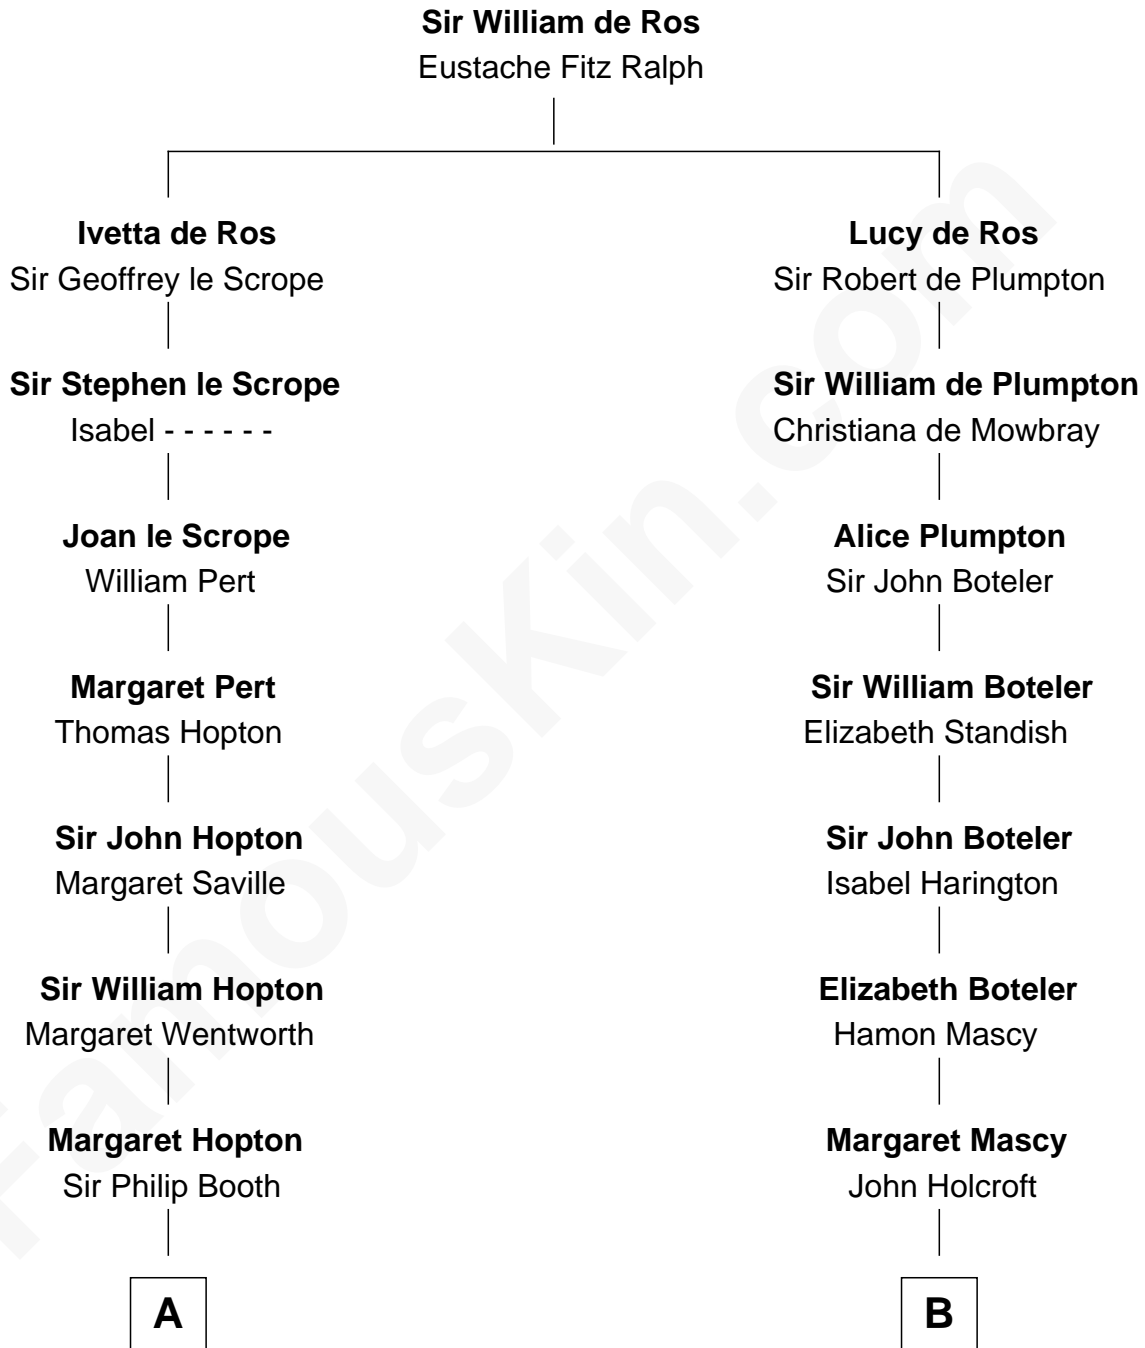

FamousKin.com

Relationship Chart of

Sir Winston Churchill

Prime Minister of the United Kingdom

18th cousin 3 times removed of

Ellen (Herndon) Arthur

Wife of President Chester A. Arthur

C

George Spencer
Susan Stewart

Sir George Spencer-Churchill
Jane Stewart

Sir John Winston Spencer-Churchill
Frances Anne Emily Vane

Randolph Henry Spencer-Churchill
Jeanette Jerome

Sir Winston Churchill
Prime Minister of the United Kingdom

D

Capt. William Lewis Herndon
Frances Elizabeth Hansborough

Ellen (Herndon) Arthur
Wife of President Chester Arthur

FamousKin.com