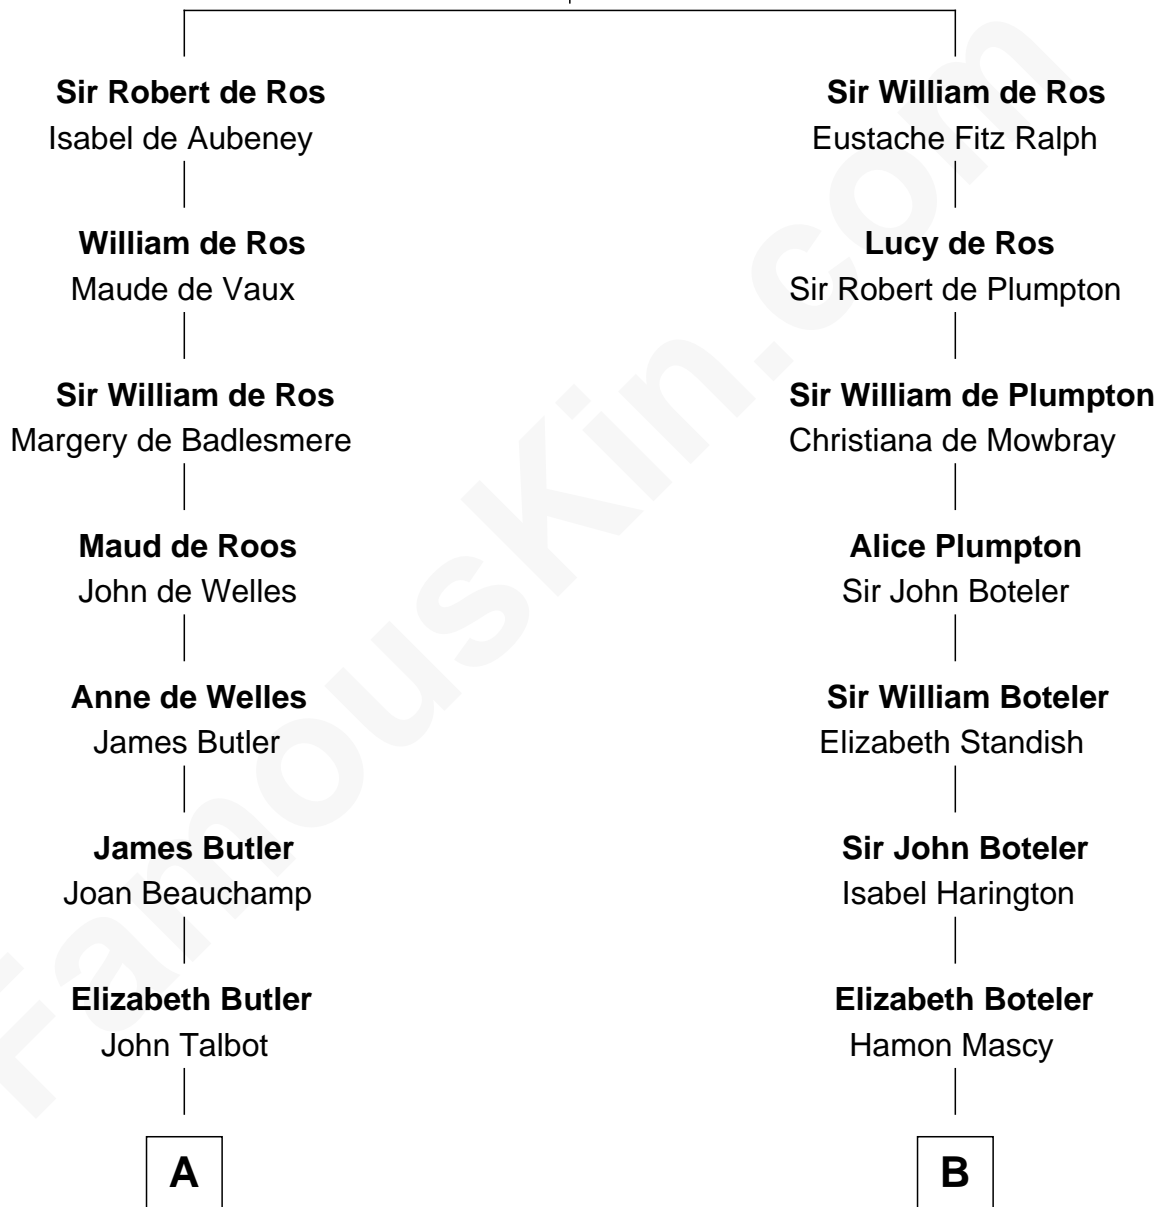

FamousKin.com

Relationship Chart of

Sir Winston Churchill

Prime Minister of the United Kingdom

19th cousin 2 times removed of

Ellen (Herndon) Arthur

Wife of President Chester A. Arthur

Sir William de Ros

Lucy FitzPiers

C

George Spencer
Susan Stewart

Sir George Spencer-Churchill
Jane Stewart

Sir John Winston Spencer-Churchill
Frances Anne Emily Vane

Randolph Henry Spencer-Churchill
Jeanette Jerome

Sir Winston Churchill
Prime Minister of the United Kingdom