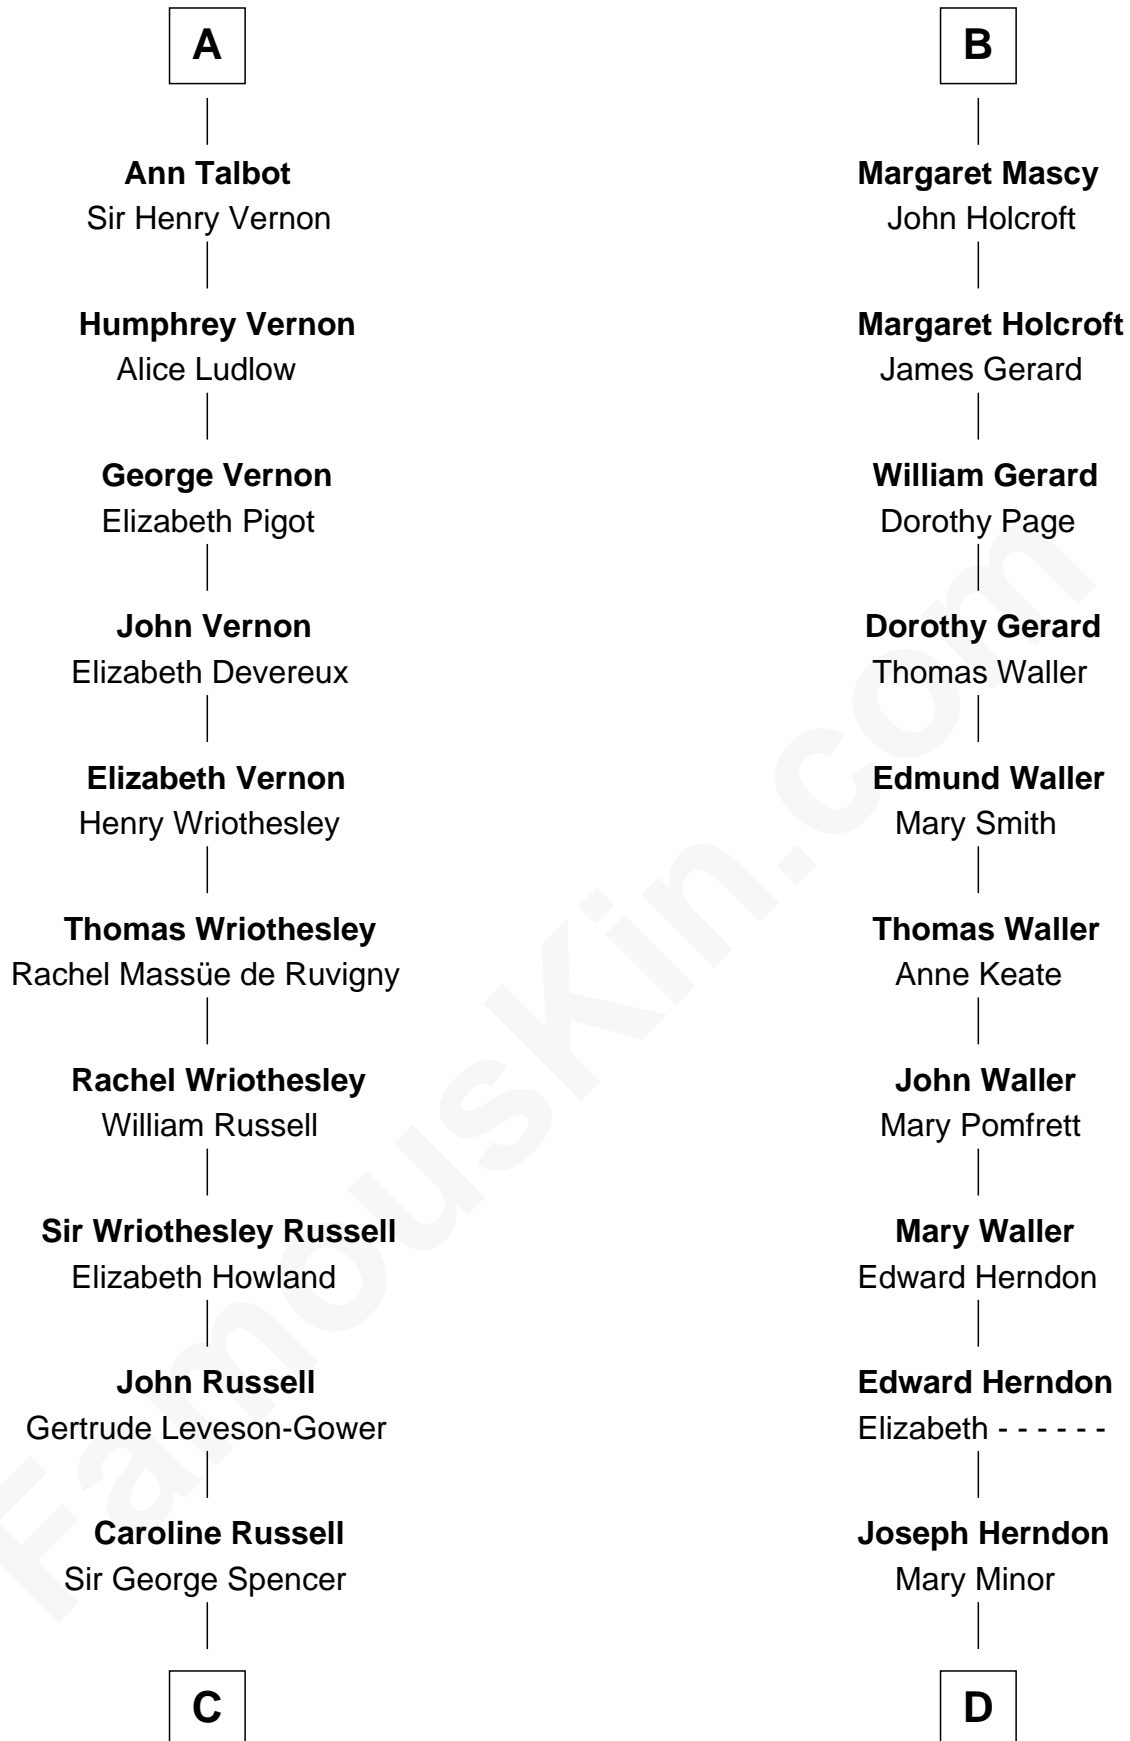

FamousKin.com

Relationship Chart of

Sir Winston Churchill

Prime Minister of the United Kingdom

19th cousin 2 times removed of

Ellen (Herndon) Arthur

Wife of President Chester A. Arthur

Sir William de Ros

Lucy FitzPiers

C

George Spencer
Susan Stewart

Sir George Spencer-Churchill
Jane Stewart

Sir John Winston Spencer-Churchill
Frances Anne Emily Vane

Randolph Henry Spencer-Churchill
Jeanette Jerome

Sir Winston Churchill
Prime Minister of the United Kingdom