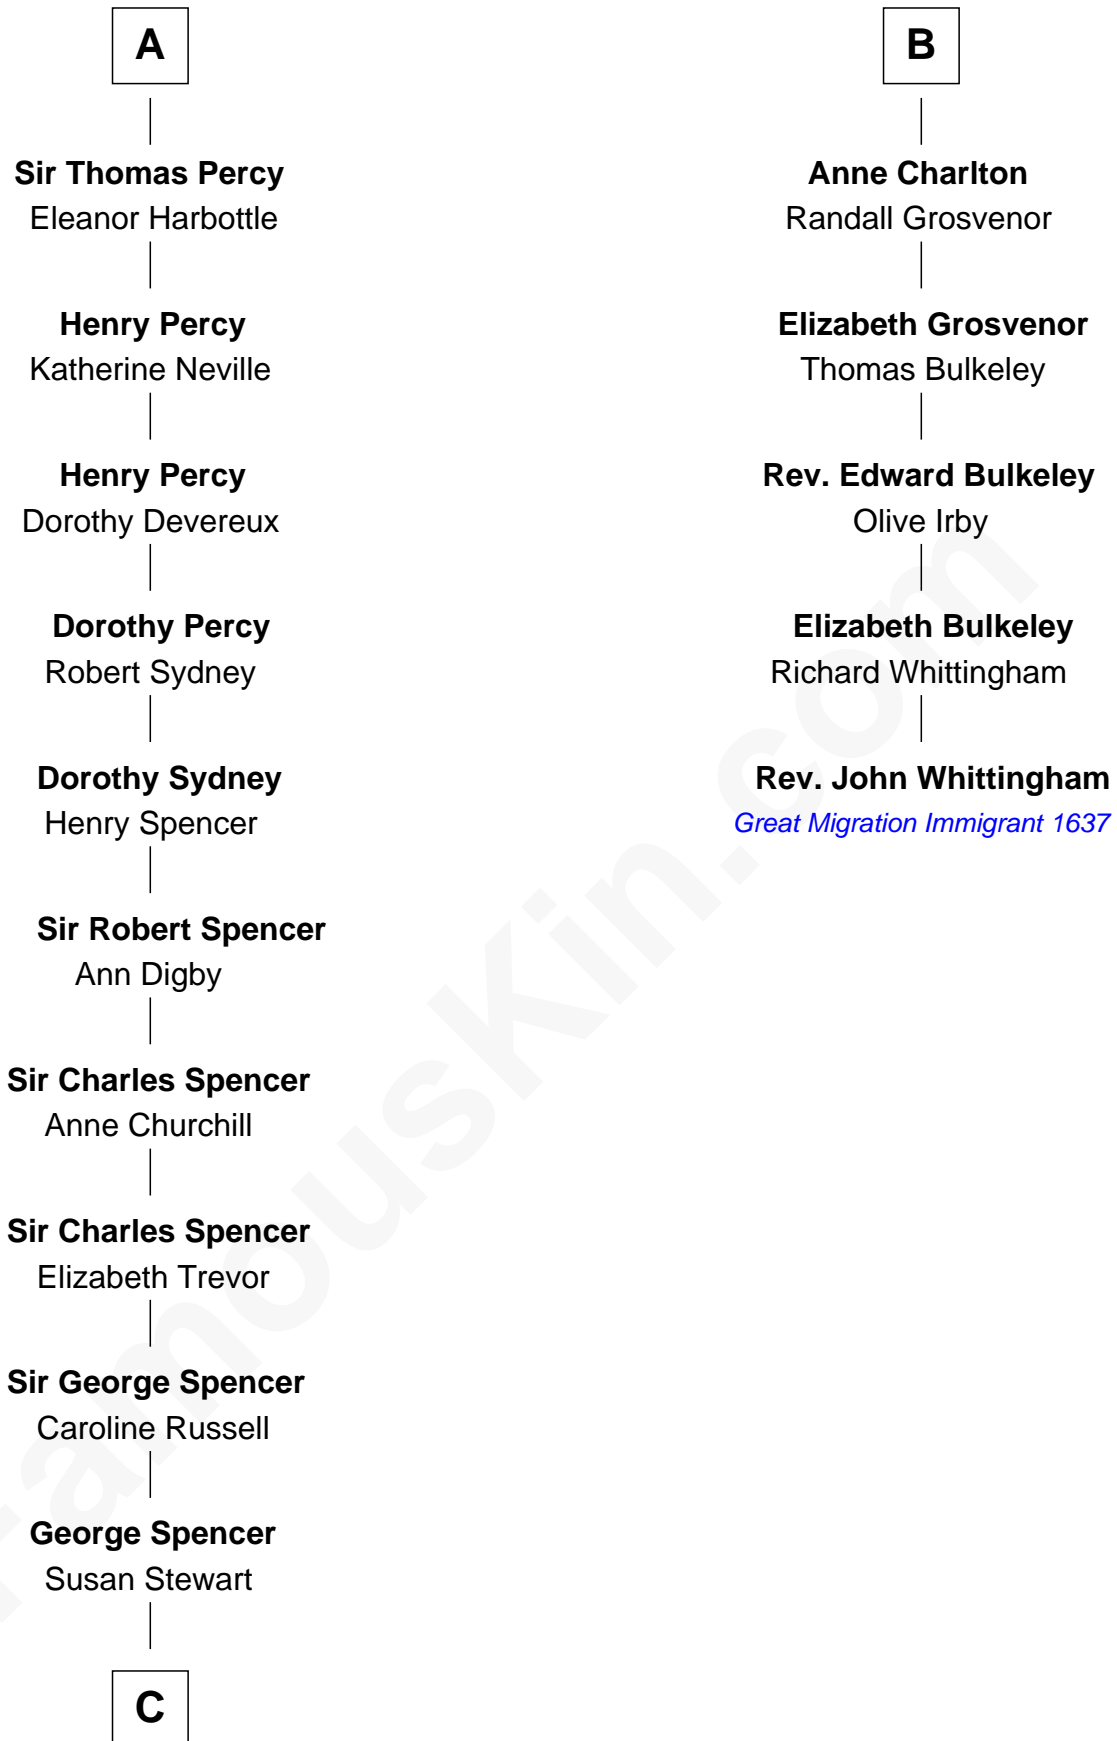

FamousKin.com

Relationship Chart of

Sir Winston Churchill

Prime Minister of the United Kingdom

11th cousin 9 times removed of

Rev. John Whittingham

(c1616 - 1639) Great Migration Immigrant 1637

C

—
Sir George Spencer-Churchill

Jane Stewart

—
Sir John Winston Spencer-Churchill

Frances Anne Emily Vane

—
Randolph Henry Spencer-Churchill

Jeanette Jerome

—
Sir Winston Churchill

Prime Minister of the United Kingdom