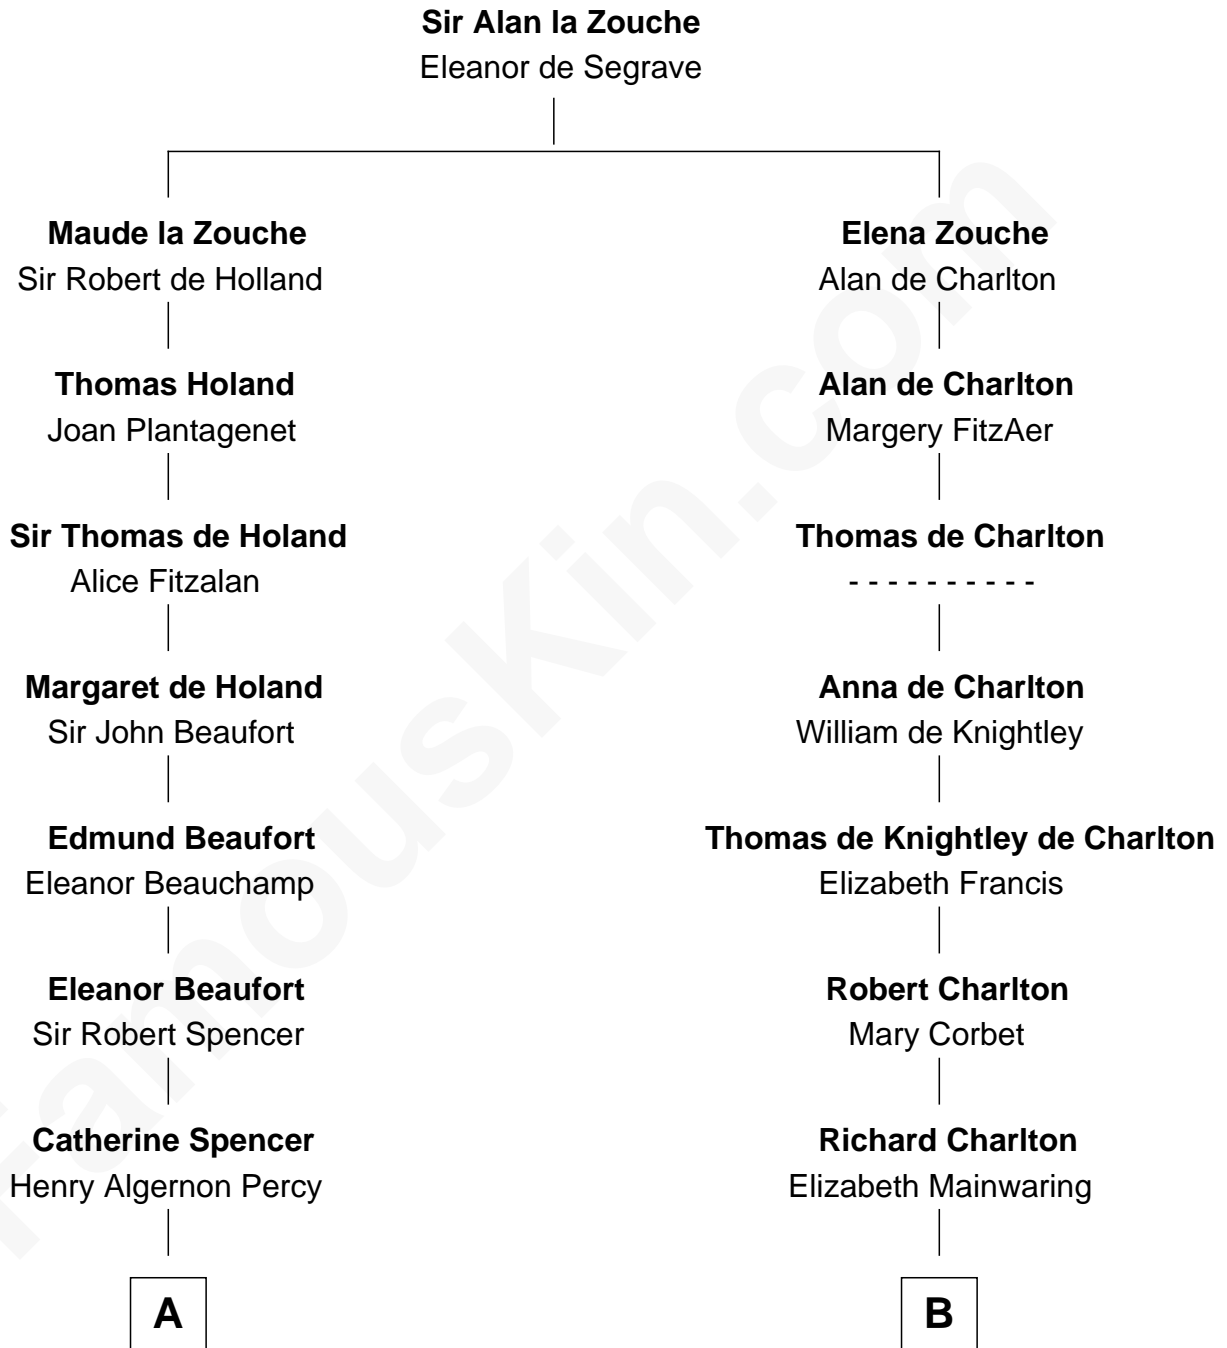

FamousKin.com

Relationship Chart of

Sir Winston Churchill

Prime Minister of the United Kingdom

11th cousin 9 times removed of

Rev. John Whittingham

(c1616 - 1639) Great Migration Immigrant 1637

C

—
Sir George Spencer-Churchill

Jane Stewart

—
Sir John Winston Spencer-Churchill

Frances Anne Emily Vane

—
Randolph Henry Spencer-Churchill

Jeanette Jerome

—
Sir Winston Churchill

Prime Minister of the United Kingdom