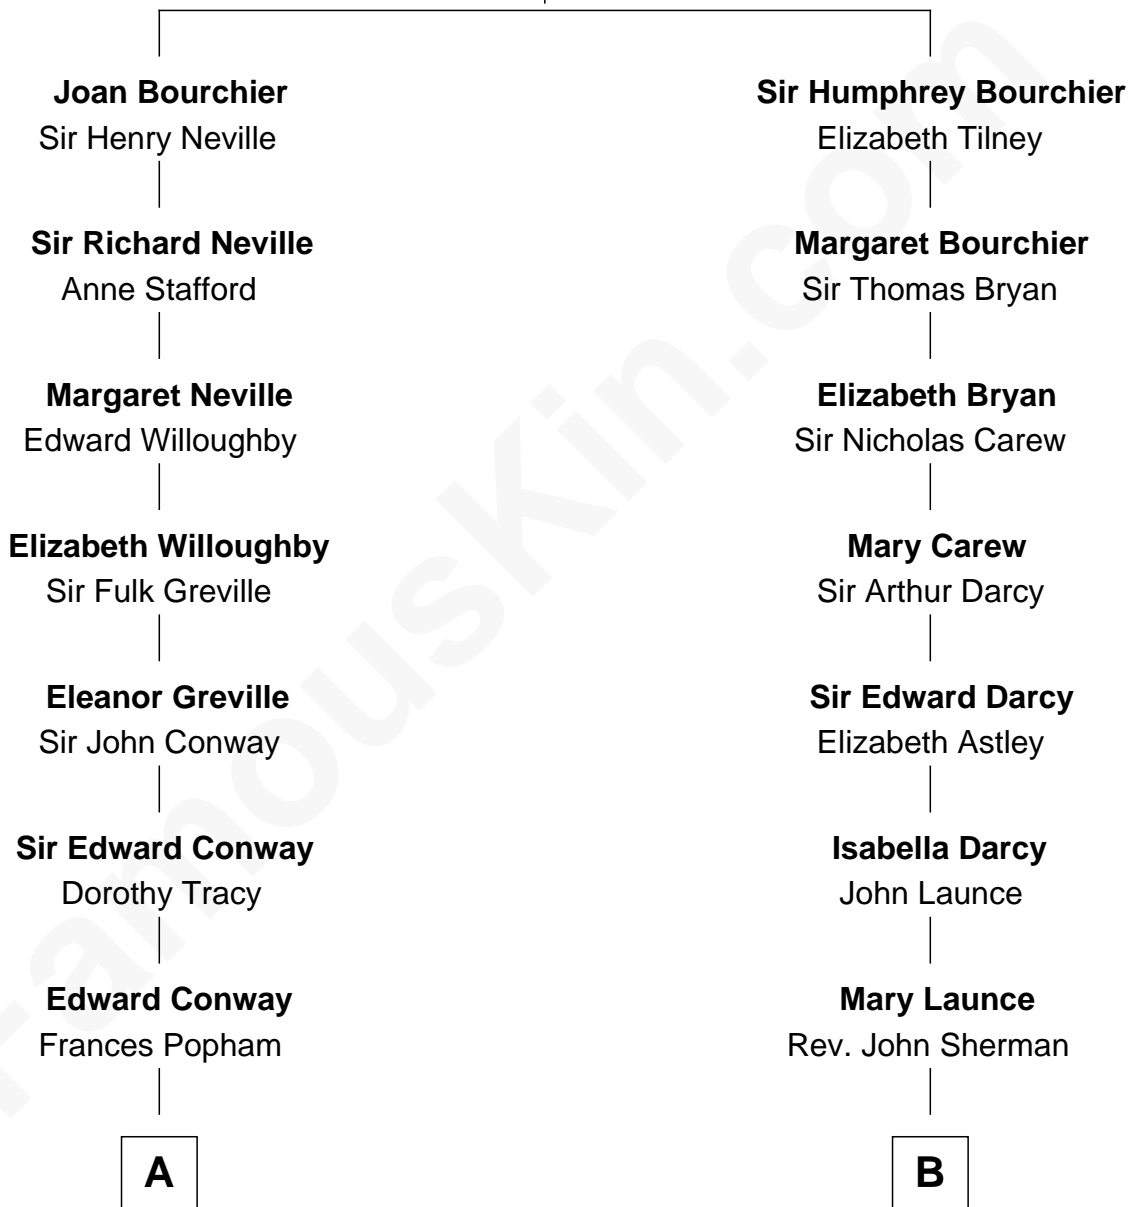

## Relationship Chart of

### Sir Winston Churchill

*Prime Minister of the United Kingdom*

10th cousin 6 times removed of

**Robert Treat Paine**

*Signer of the Declaration of Independence*

**Sir John Bouchier**

Margaret Berners

**A**

**Jane Stewart**  
Sir George Spencer-Churchill

**Sir John Winston Spencer-Churchill**  
Frances Anne Emily Vane

**Randolph Henry Spencer-Churchill**  
Jeanette Jerome

**Sir Winston Churchill**  
*Prime Minister of the United Kingdom*