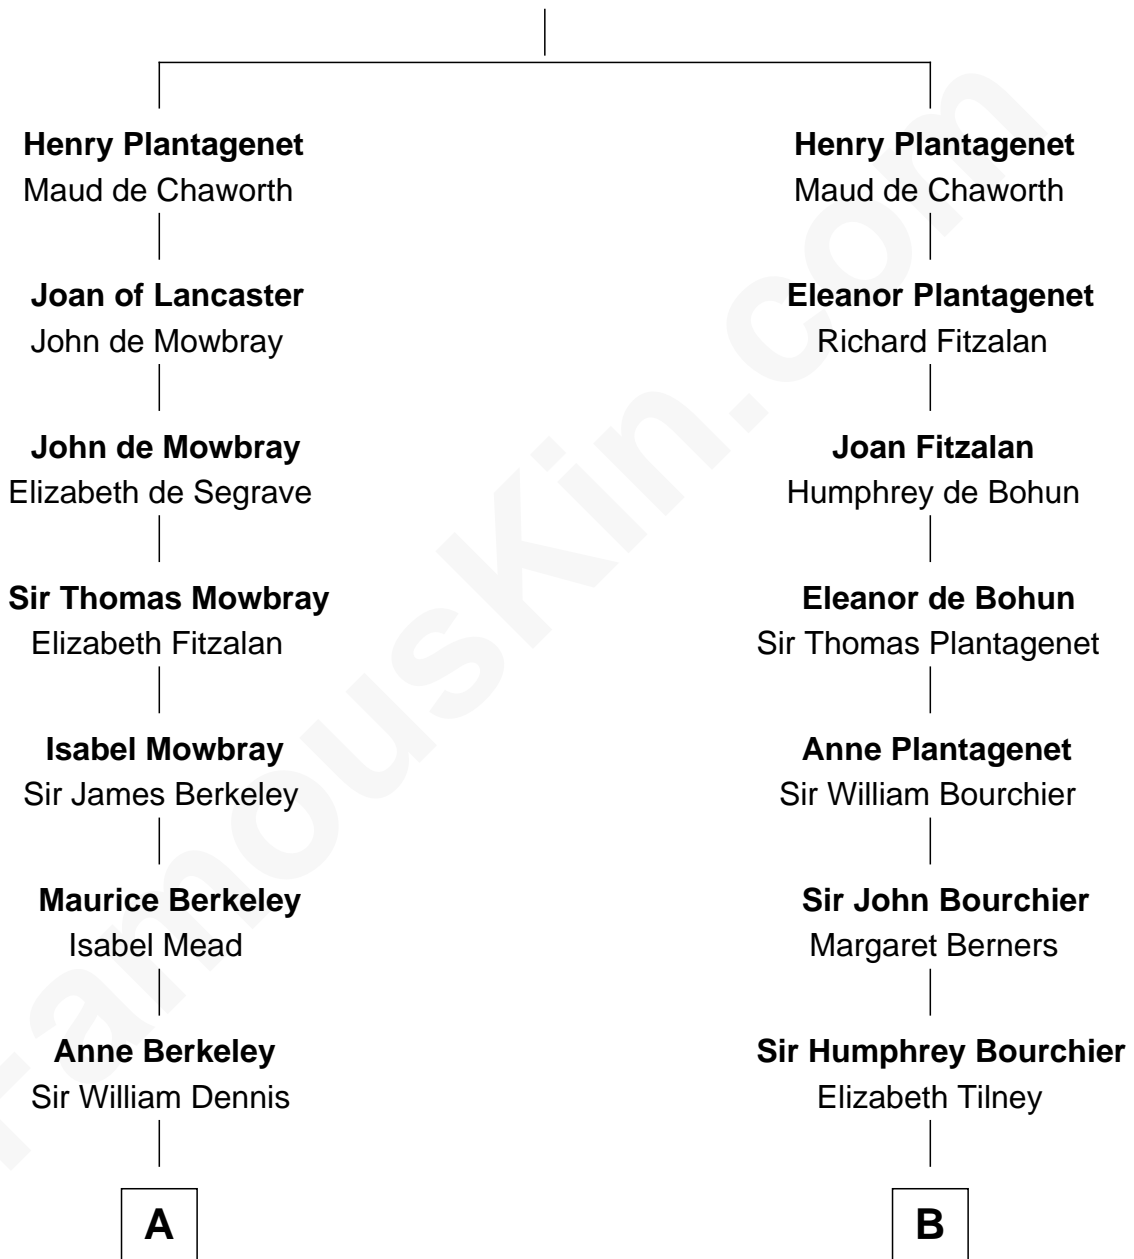

## Relationship Chart of

### Sir Winston Churchill

*Prime Minister of the United Kingdom*

**16th cousin 3 times removed of**

**Robert Treat Paine**

*Signer of the Declaration of Independence*

**Edmund Plantagenet**

Blanche of Artois

**C**

—  
**Frances Anne Emily Vane**

Sir John Winston Spencer-Churchill

—  
**Randolph Henry Spencer-Churchill**

Jeanette Jerome

—  
**Sir Winston Churchill**

*Prime Minister of the United Kingdom*

FamousKin.com