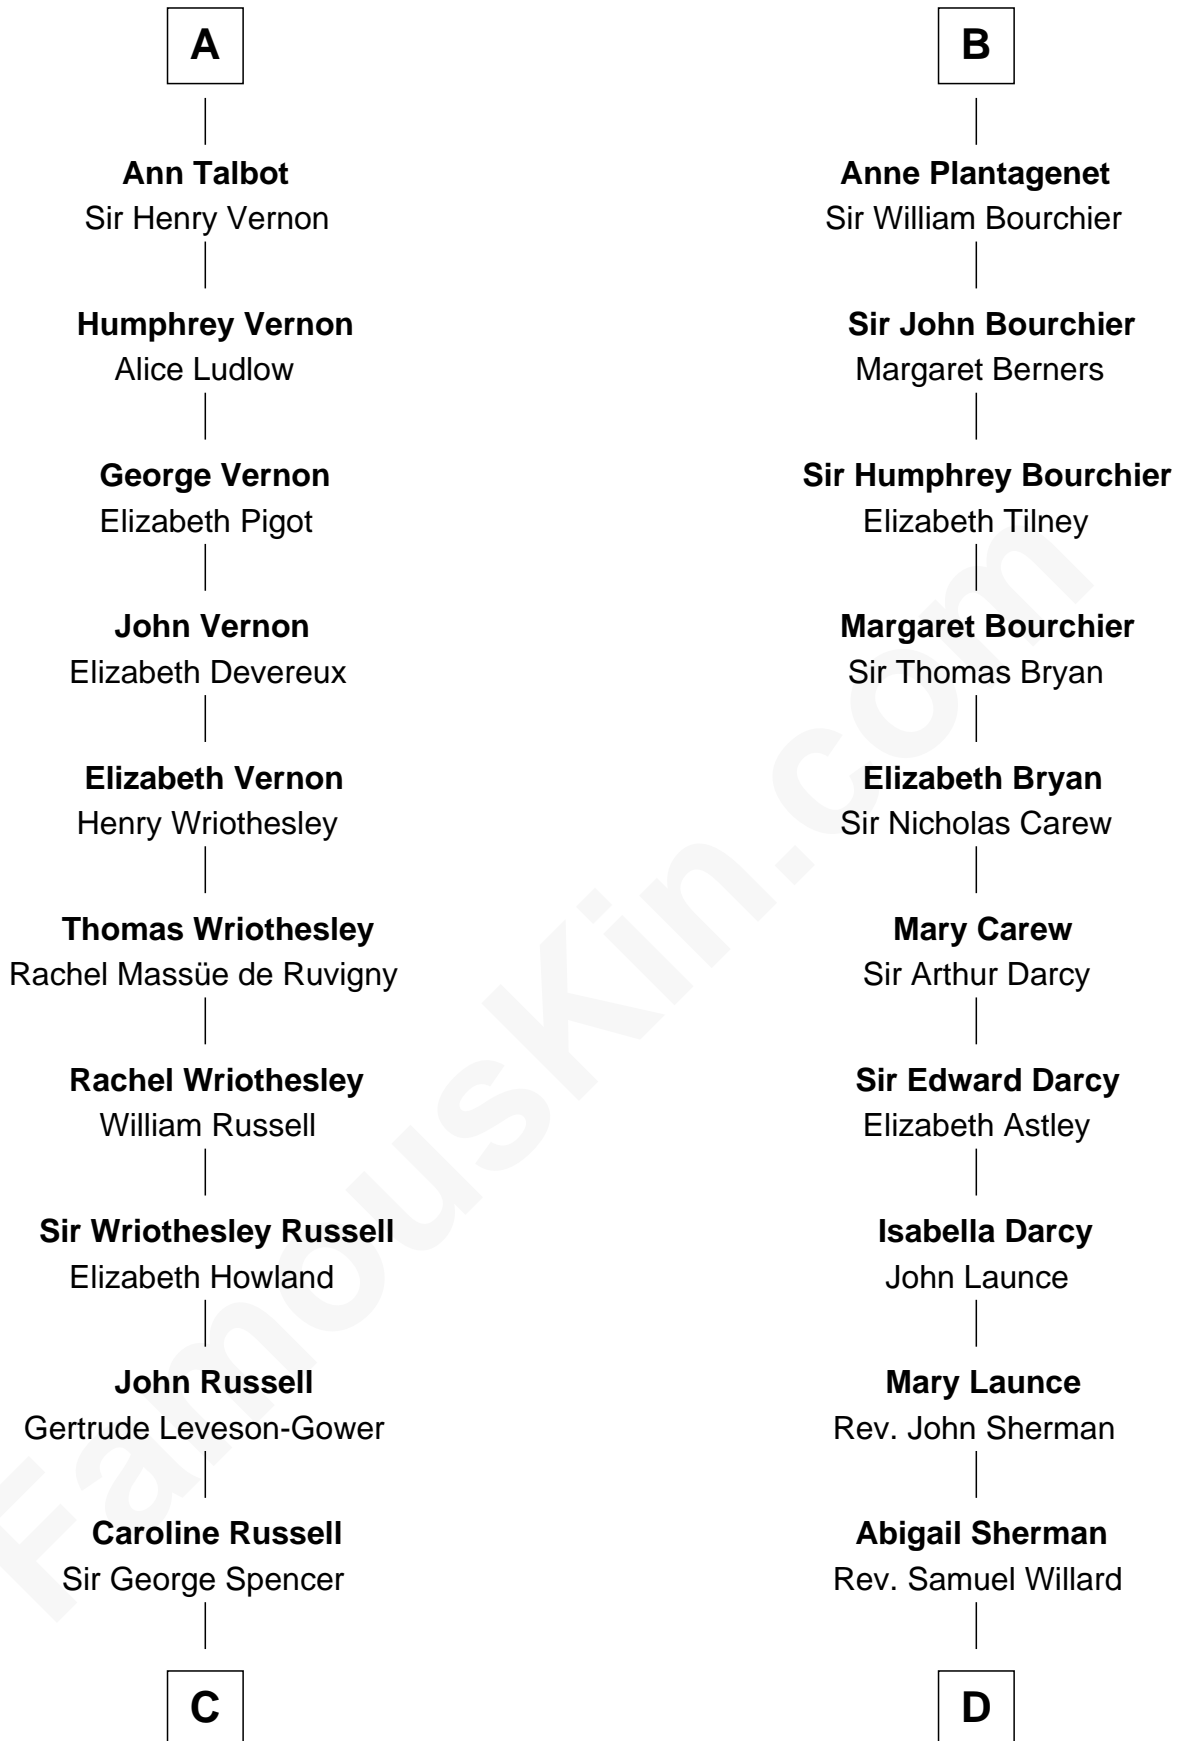

## Relationship Chart of

### Sir Winston Churchill

*Prime Minister of the United Kingdom*

19th cousin 2 times removed of

**Robert Treat Paine**

*Signer of the Declaration of Independence*

**C**

**George Spencer**  
Susan Stewart

**Sir George Spencer-Churchill**  
Jane Stewart

**Sir John Winston Spencer-Churchill**  
Frances Anne Emily Vane

**Randolph Henry Spencer-Churchill**  
Jeanette Jerome

**Sir Winston Churchill**  
*Prime Minister of the United Kingdom*

**D**

**Abigail Willard**  
Rev. Samuel Treat