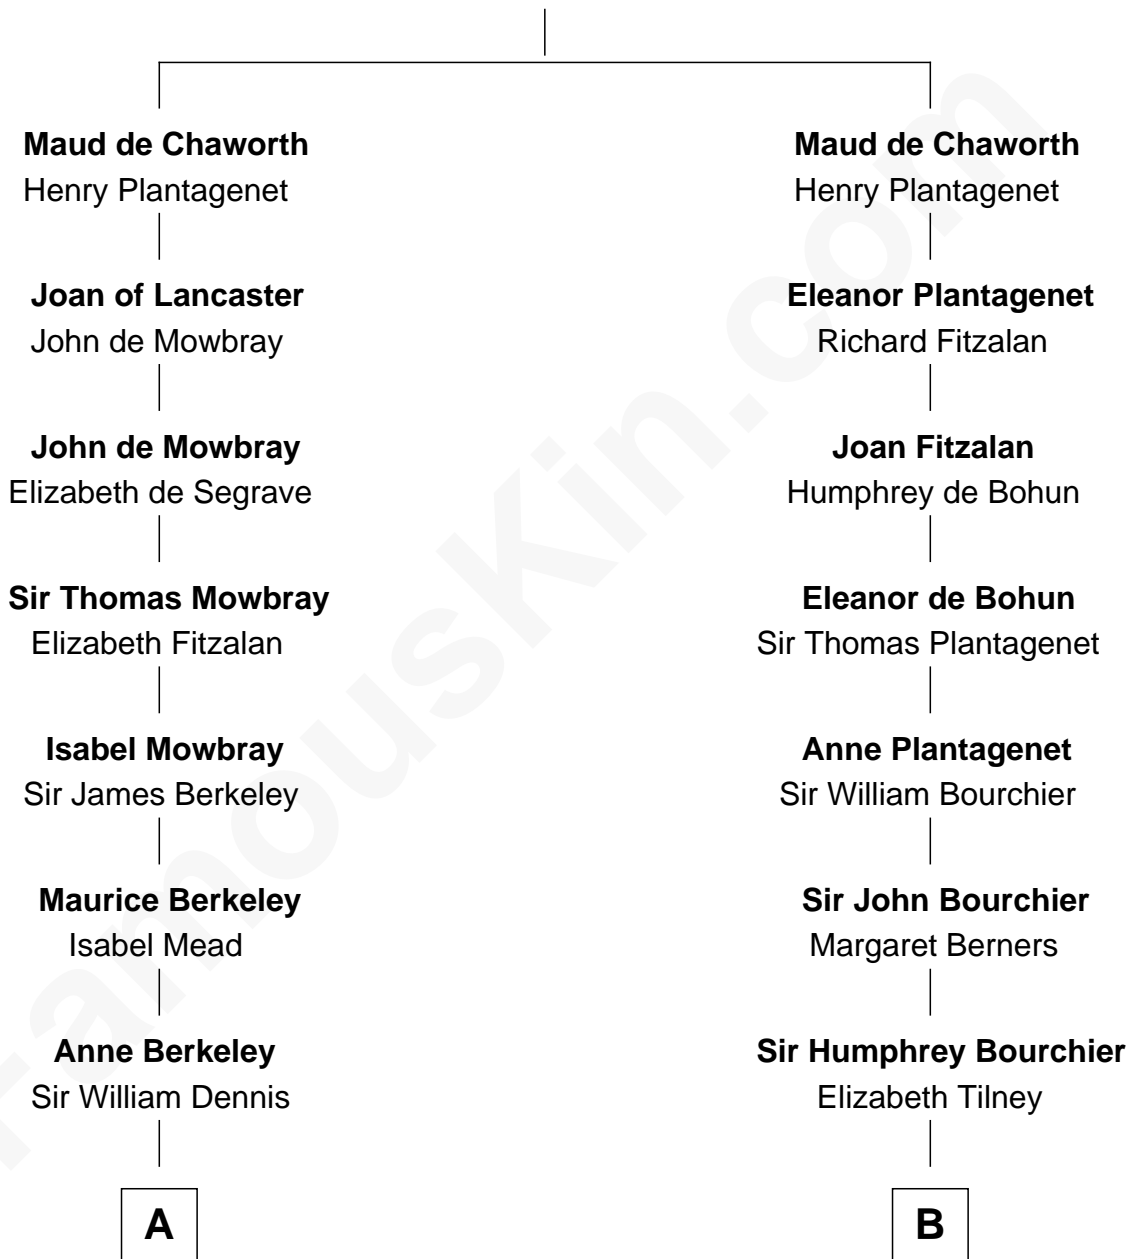

## Relationship Chart of

### Sir Winston Churchill

*Prime Minister of the United Kingdom*

**16th cousin 3 times removed of**

**Robert Treat Paine**

*Signer of the Declaration of Independence*

**Sir Patrick de Chaworth**

Isabella de Beauchamp

**C**

—  
**Frances Anne Emily Vane**

Sir John Winston Spencer-Churchill

—  
**Randolph Henry Spencer-Churchill**

Jeanette Jerome

—  
**Sir Winston Churchill**

*Prime Minister of the United Kingdom*

FamousKin.com