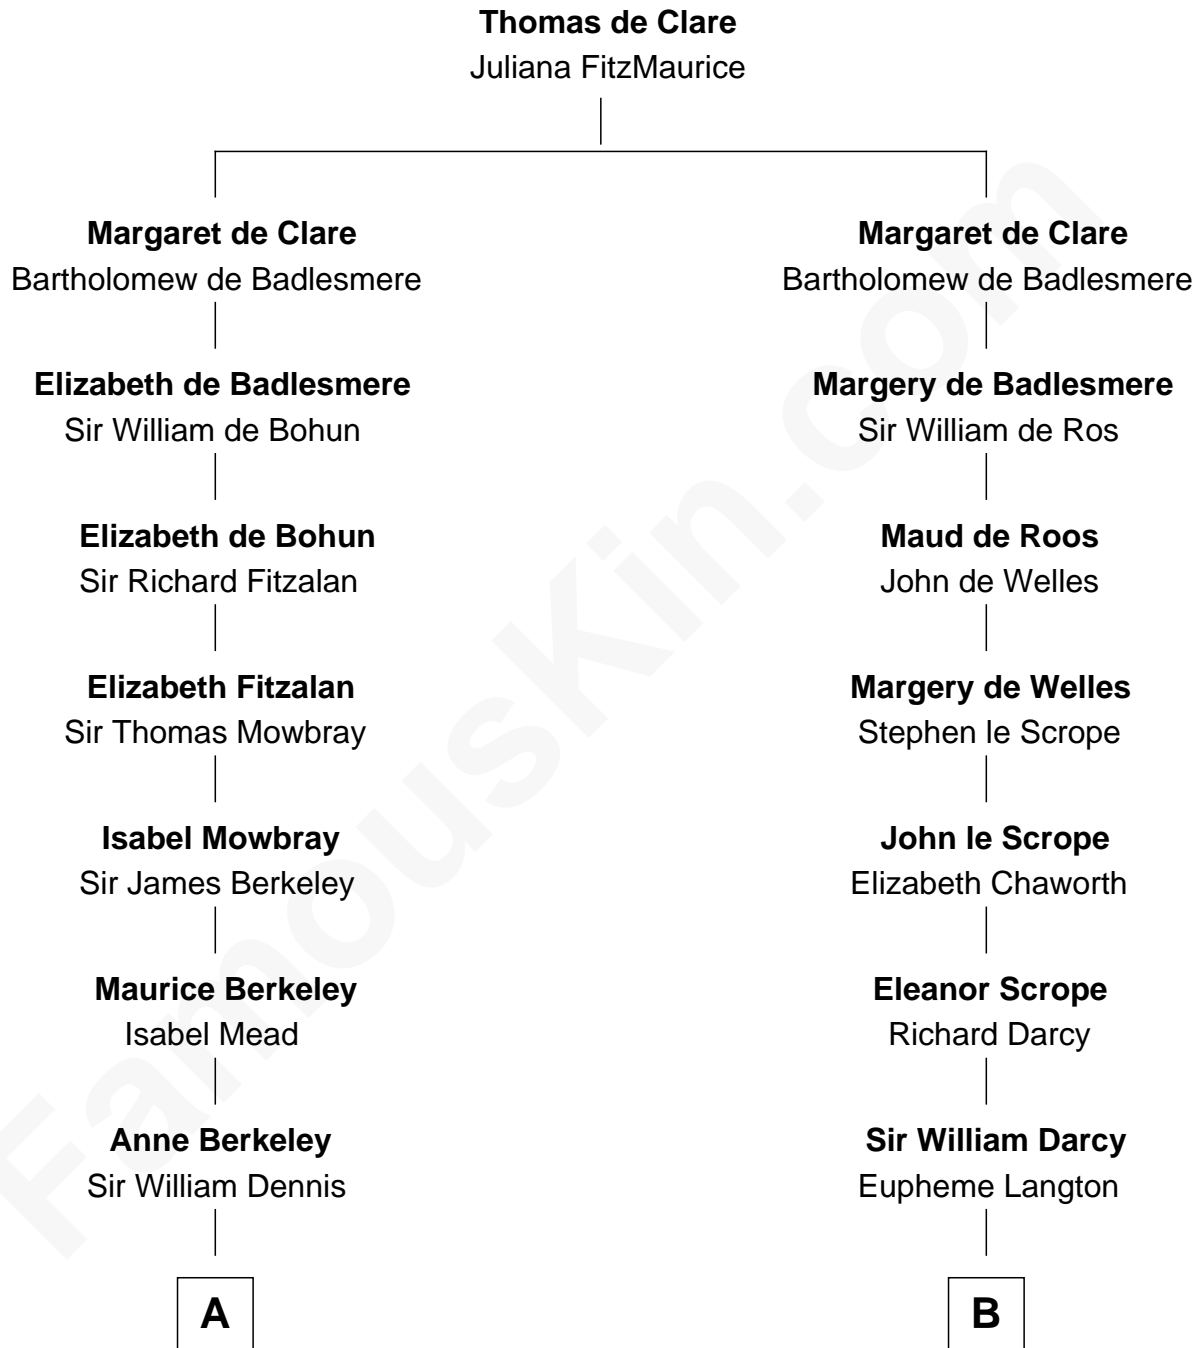

## Relationship Chart of

### Sir Winston Churchill

*Prime Minister of the United Kingdom*

15th cousin 4 times removed of

**Robert Treat Paine**

*Signer of the Declaration of Independence*

**C**

—  
**Frances Anne Emily Vane**

Sir John Winston Spencer-Churchill