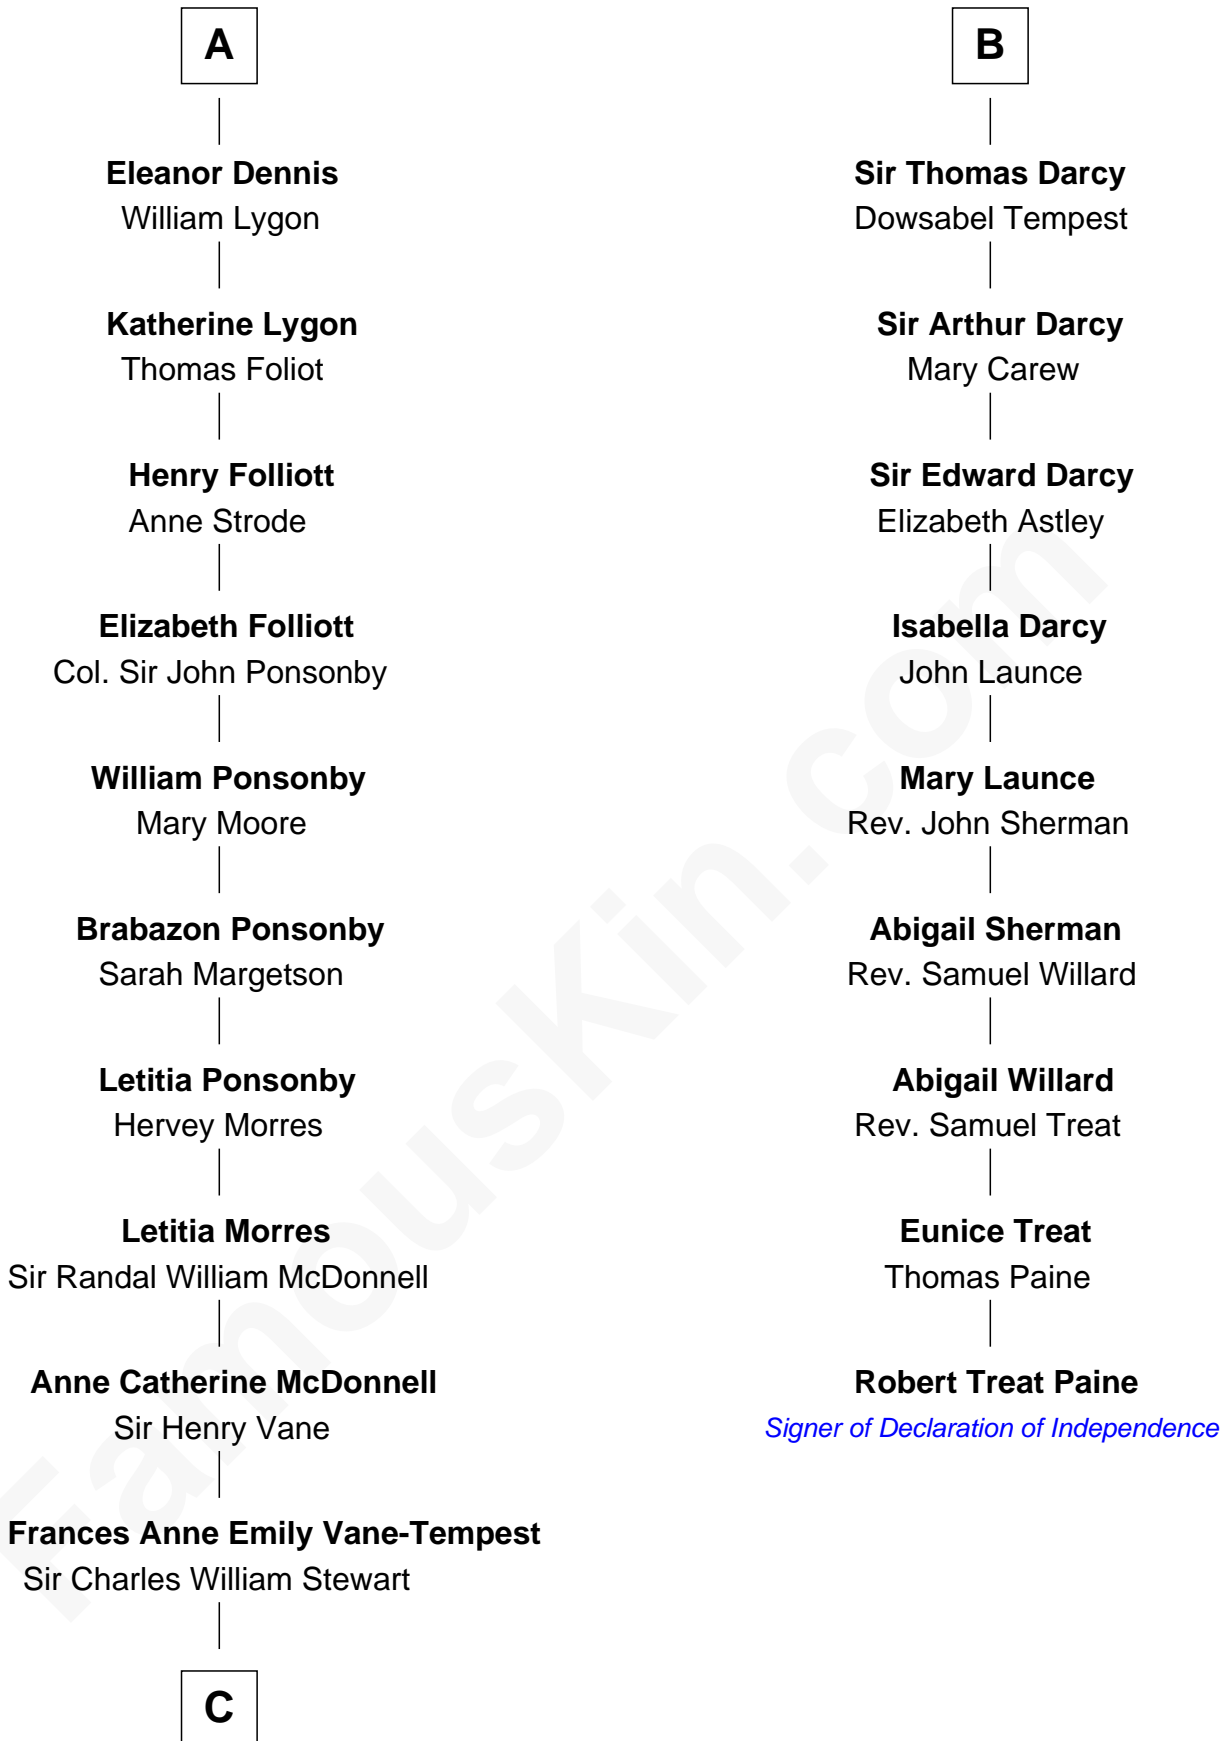

## Relationship Chart of

### Sir Winston Churchill

*Prime Minister of the United Kingdom*

15th cousin 4 times removed of

**Robert Treat Paine**

*Signer of the Declaration of Independence*

**C**

—  
**Frances Anne Emily Vane**

Sir John Winston Spencer-Churchill

—  
**Randolph Henry Spencer-Churchill**

Jeanette Jerome

—  
**Sir Winston Churchill**

*Prime Minister of the United Kingdom*

FamousKin.com