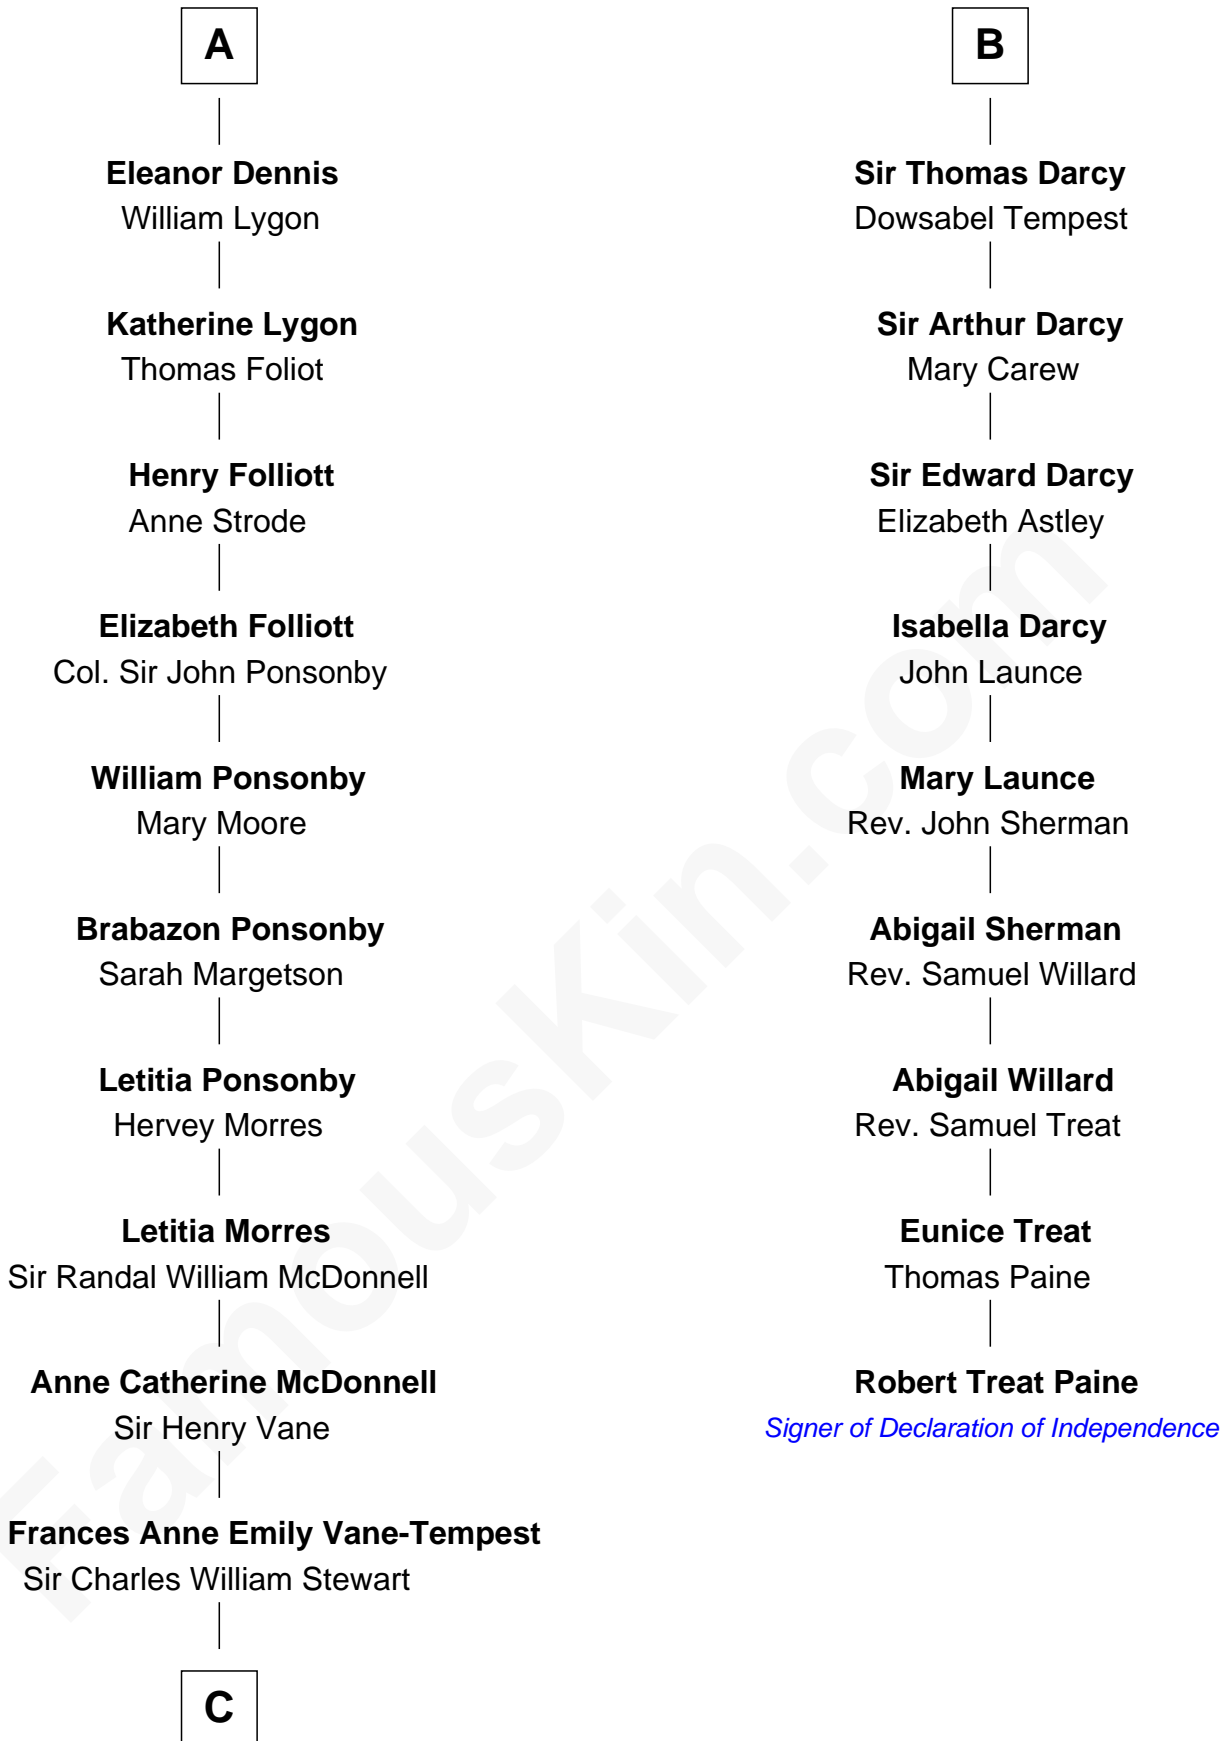

## Relationship Chart of

### Sir Winston Churchill

*Prime Minister of the United Kingdom*

15th cousin 4 times removed of

**Robert Treat Paine**

*Signer of the Declaration of Independence*

**Gunselm de Badlesmere**

**C**

—  
**Frances Anne Emily Vane**

Sir John Winston Spencer-Churchill

—  
**Randolph Henry Spencer-Churchill**

Jeanette Jerome

—  
**Sir Winston Churchill**

*Prime Minister of the United Kingdom*

FamousKin.com