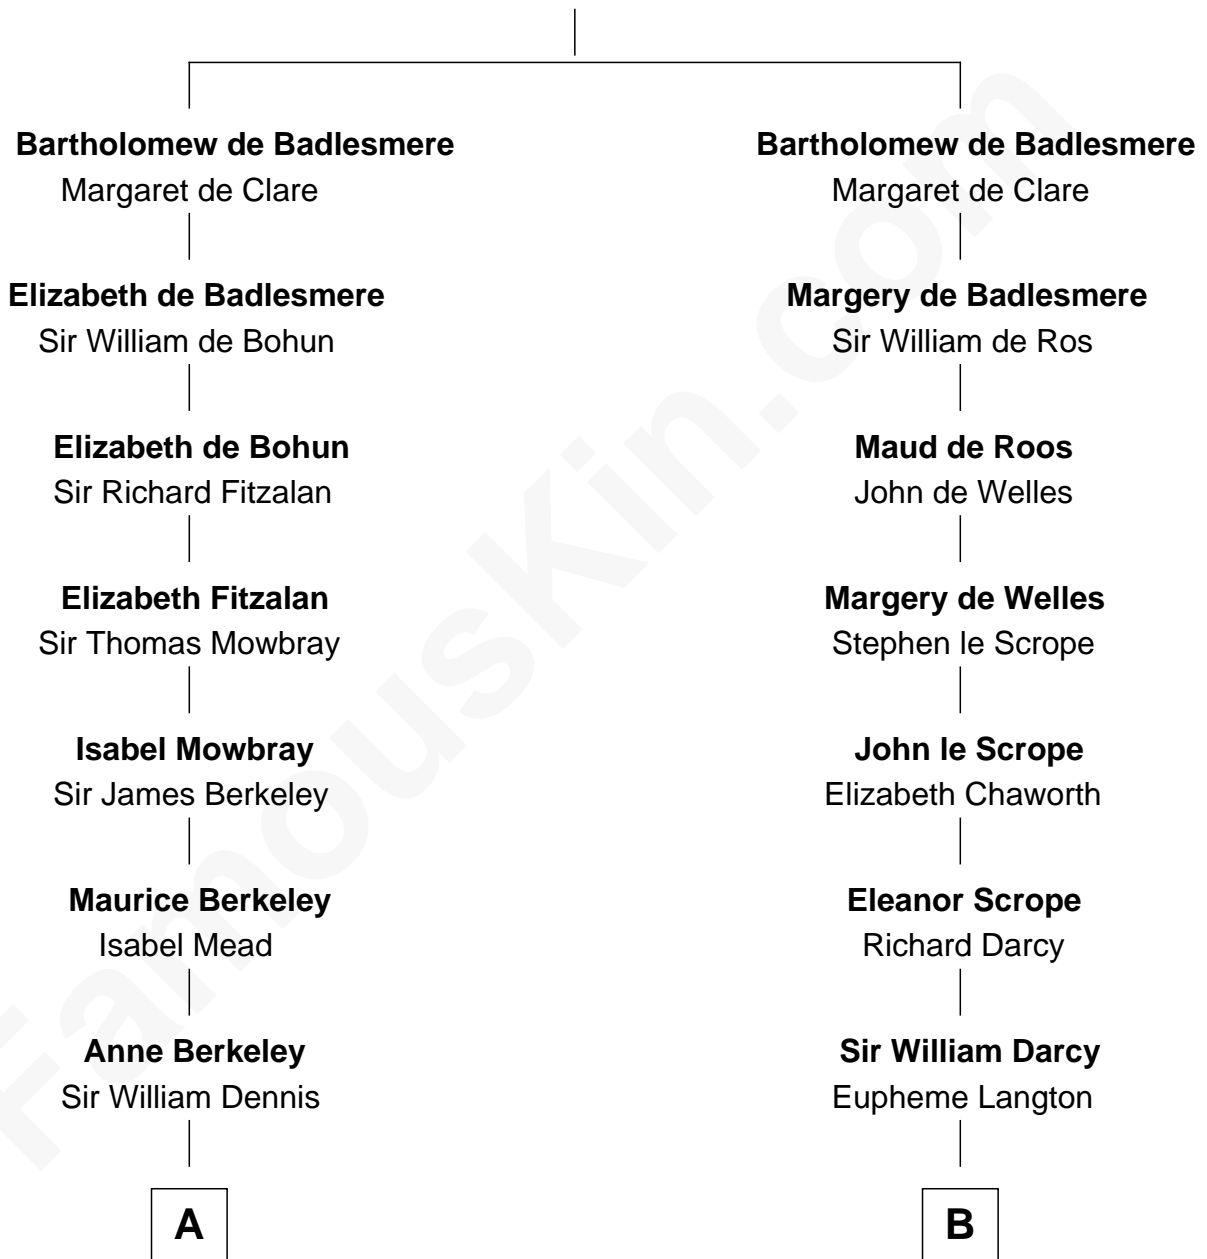

## Relationship Chart of

### Sir Winston Churchill

*Prime Minister of the United Kingdom*

15th cousin 4 times removed of

**Robert Treat Paine**

*Signer of the Declaration of Independence*

**Gunselm de Badlesmere**

**C**

—  
**Frances Anne Emily Vane**

Sir John Winston Spencer-Churchill

—  
**Randolph Henry Spencer-Churchill**

Jeanette Jerome

—  
**Sir Winston Churchill**

*Prime Minister of the United Kingdom*

FamousKin.com