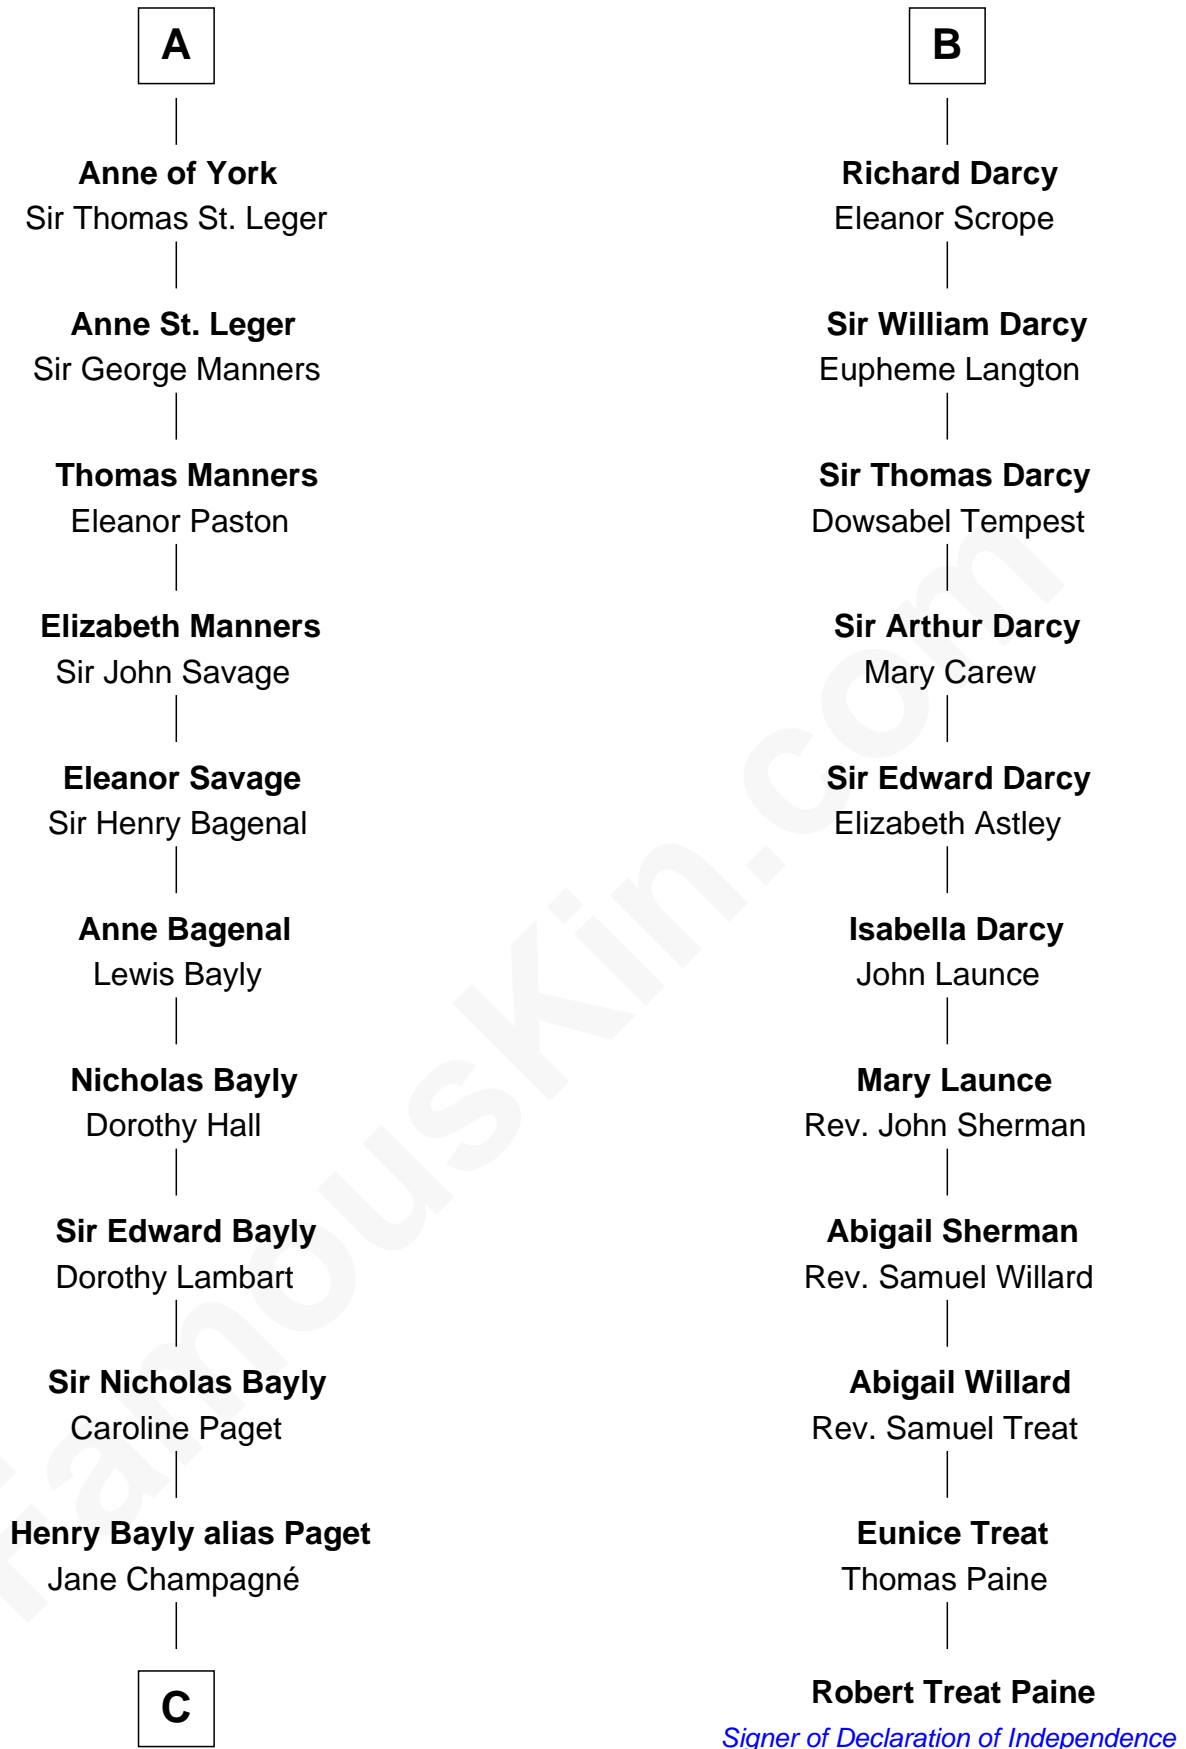

## Relationship Chart of

### Sir Winston Churchill

*Prime Minister of the United Kingdom*

17th cousin 4 times removed of

**Robert Treat Paine**

*Signer of the Declaration of Independence*

**Sir William Longespee**

Ela of Salisbury

**C**

**Jane Paget**  
George Stewart

**Jane Stewart**  
Sir George Spencer-Churchill

**Sir John Winston Spencer-Churchill**  
Frances Anne Emily Vane

**Randolph Henry Spencer-Churchill**  
Jeanette Jerome

**Sir Winston Churchill**  
*Prime Minister of the United Kingdom*