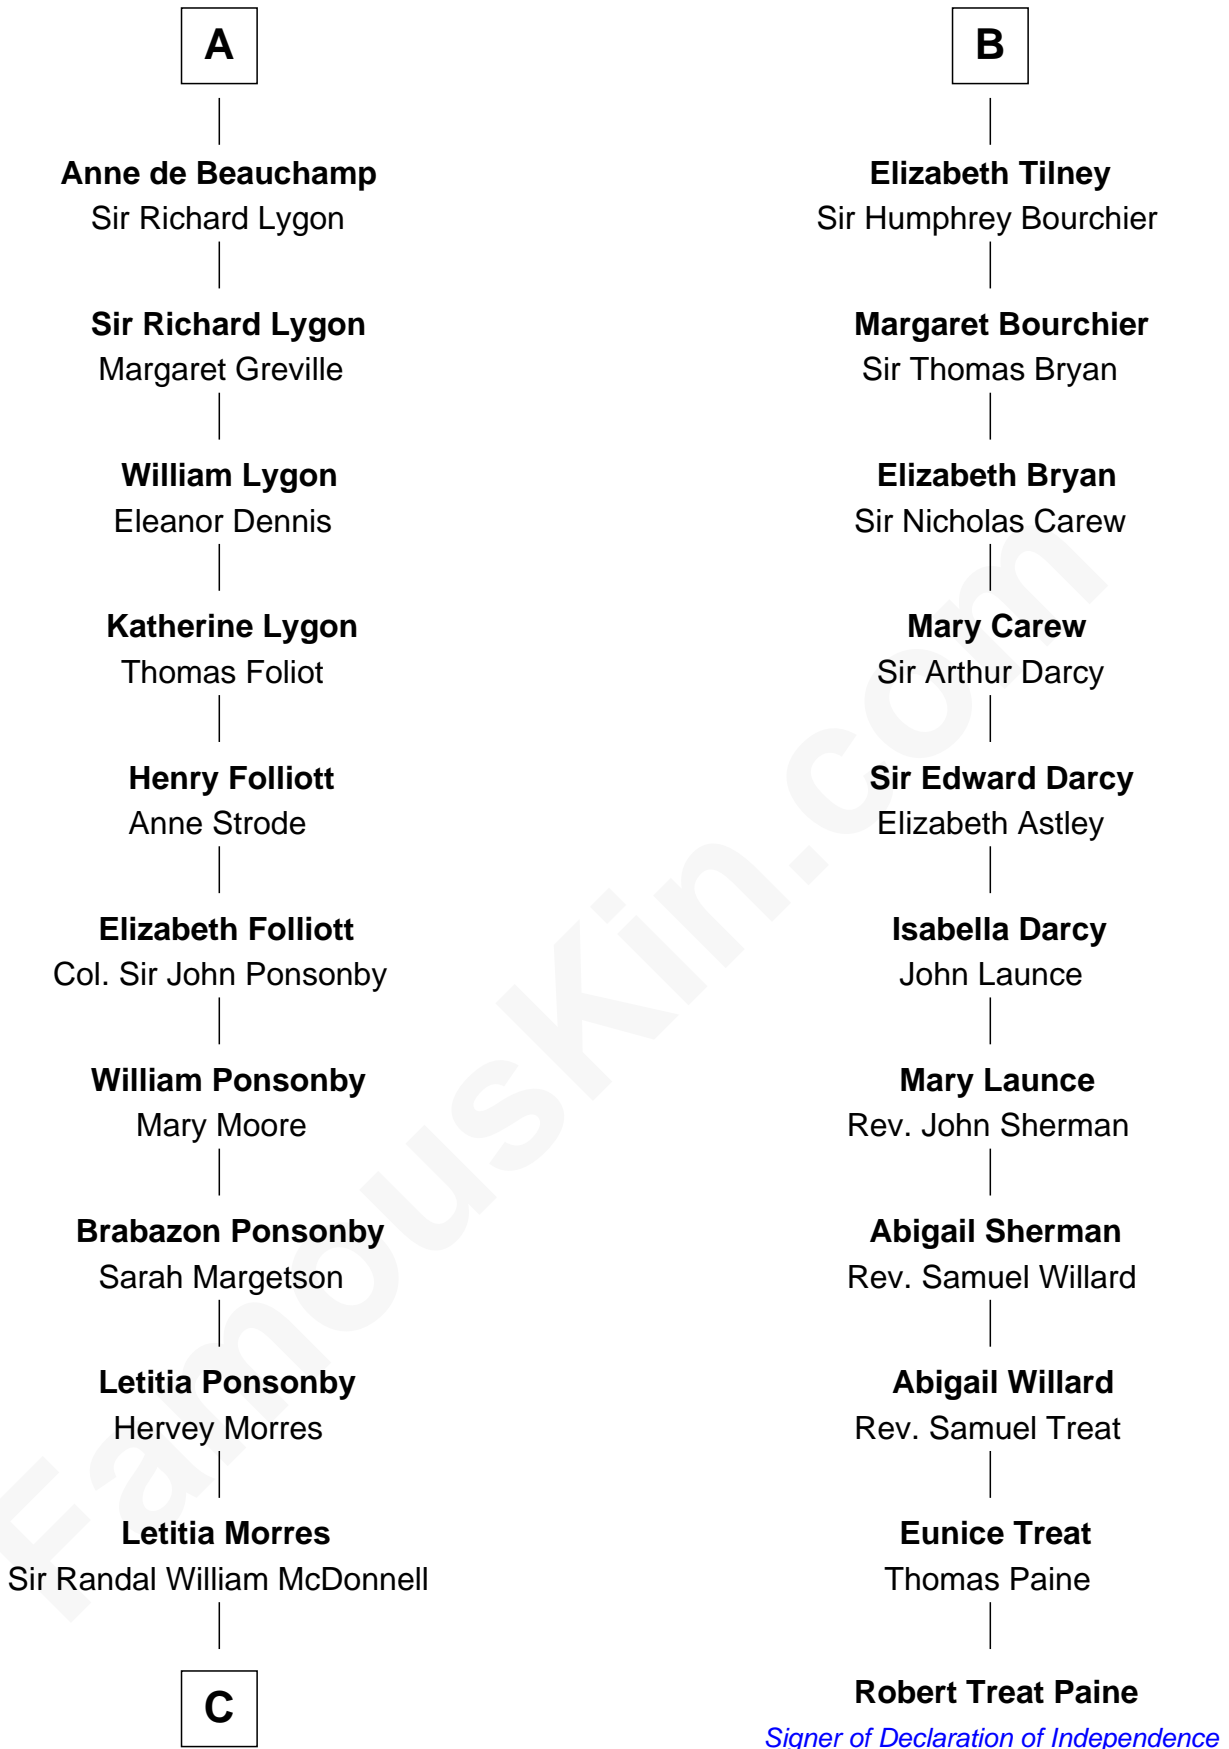

FamousKin.com

Relationship Chart of

Sir Winston Churchill

Prime Minister of the United Kingdom

17th cousin 4 times removed of

Robert Treat Paine

Signer of the Declaration of Independence

C

—
Anne Catherine McDonnell

Sir Henry Vane

—
Frances Anne Emily Vane-Tempest

Sir Charles William Stewart

—
Frances Anne Emily Vane

Sir John Winston Spencer-Churchill

—
Randolph Henry Spencer-Churchill

Jeanette Jerome