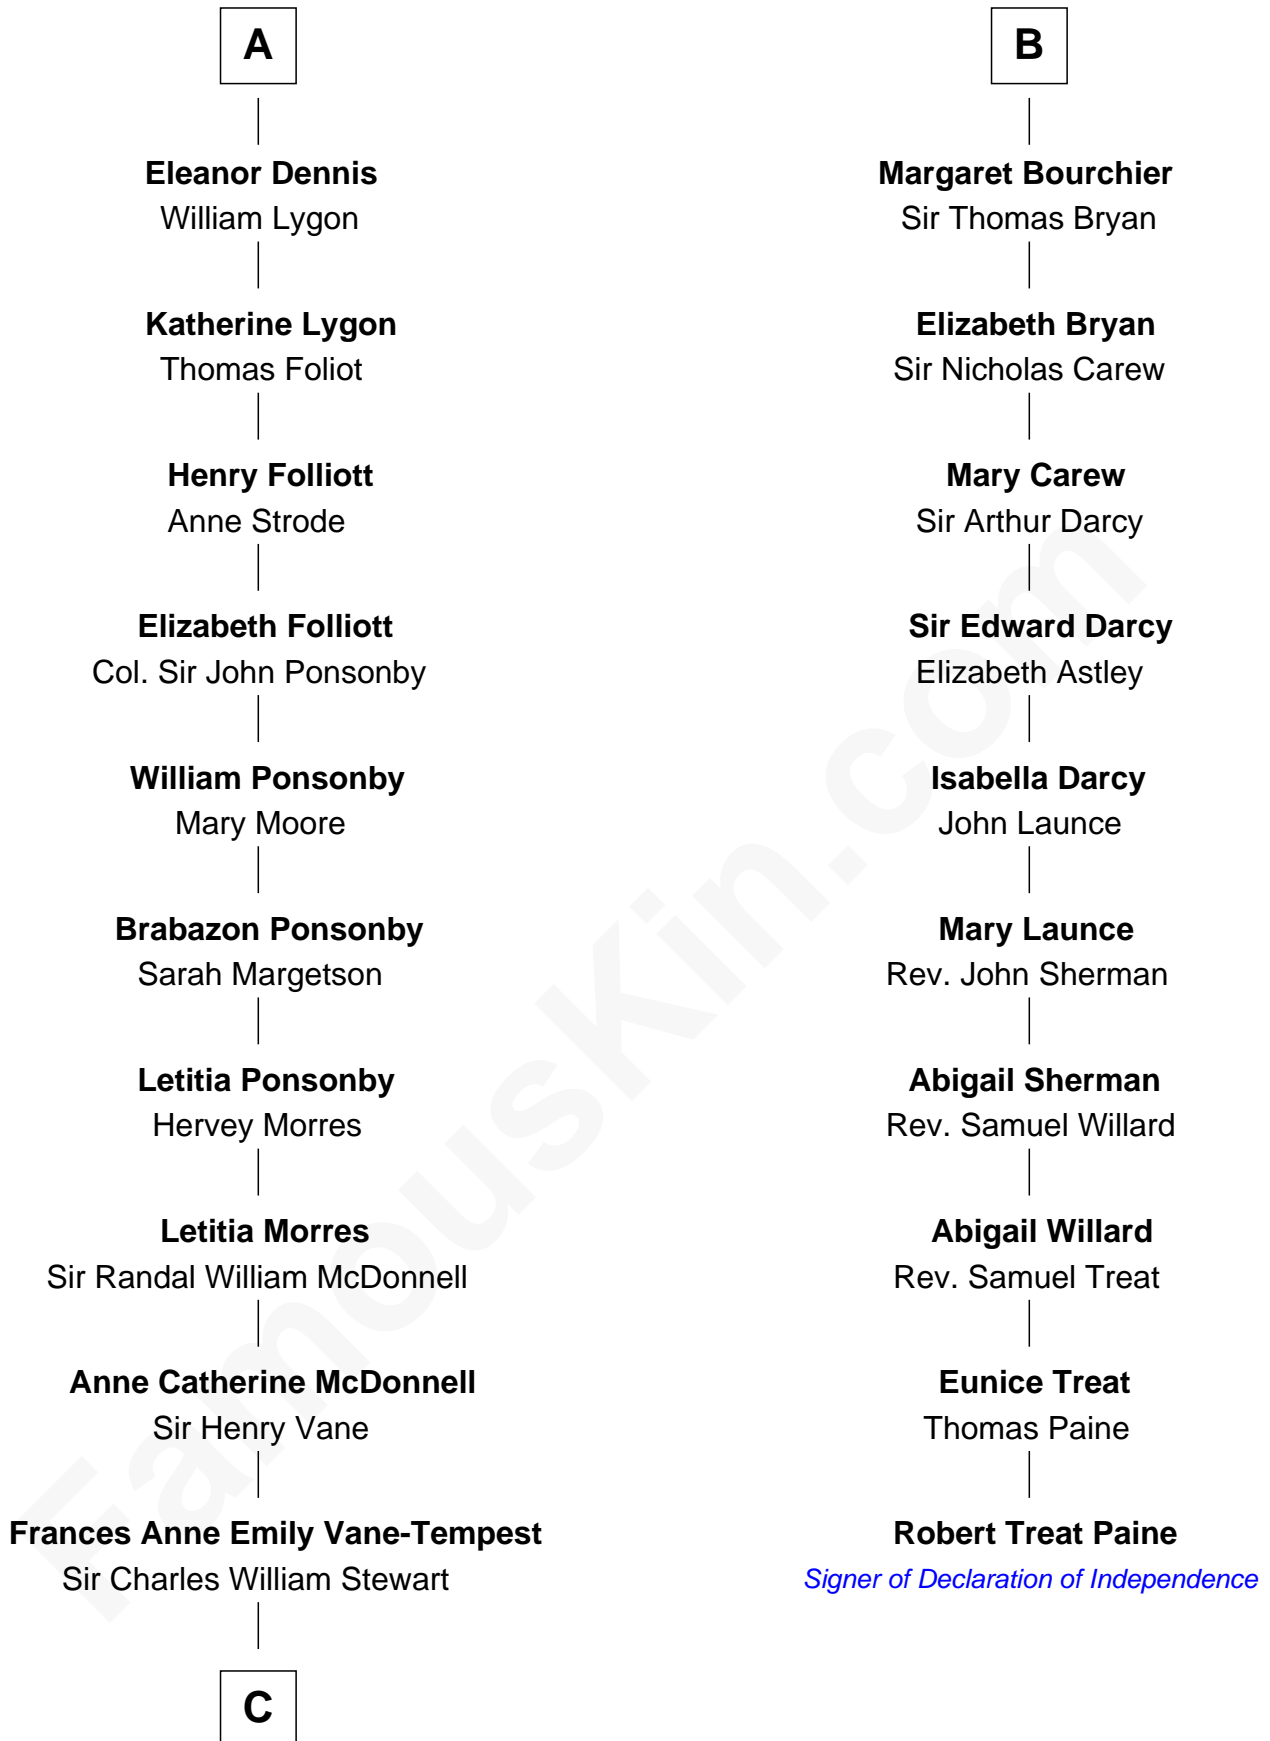

## Relationship Chart of

### Sir Winston Churchill

*Prime Minister of the United Kingdom*

16th cousin 3 times removed of

**Robert Treat Paine**

*Signer of the Declaration of Independence*

**C**

—  
**Frances Anne Emily Vane**

Sir John Winston Spencer-Churchill

—  
**Randolph Henry Spencer-Churchill**

Jeanette Jerome

—  
**Sir Winston Churchill**

*Prime Minister of the United Kingdom*

FamousKin.com