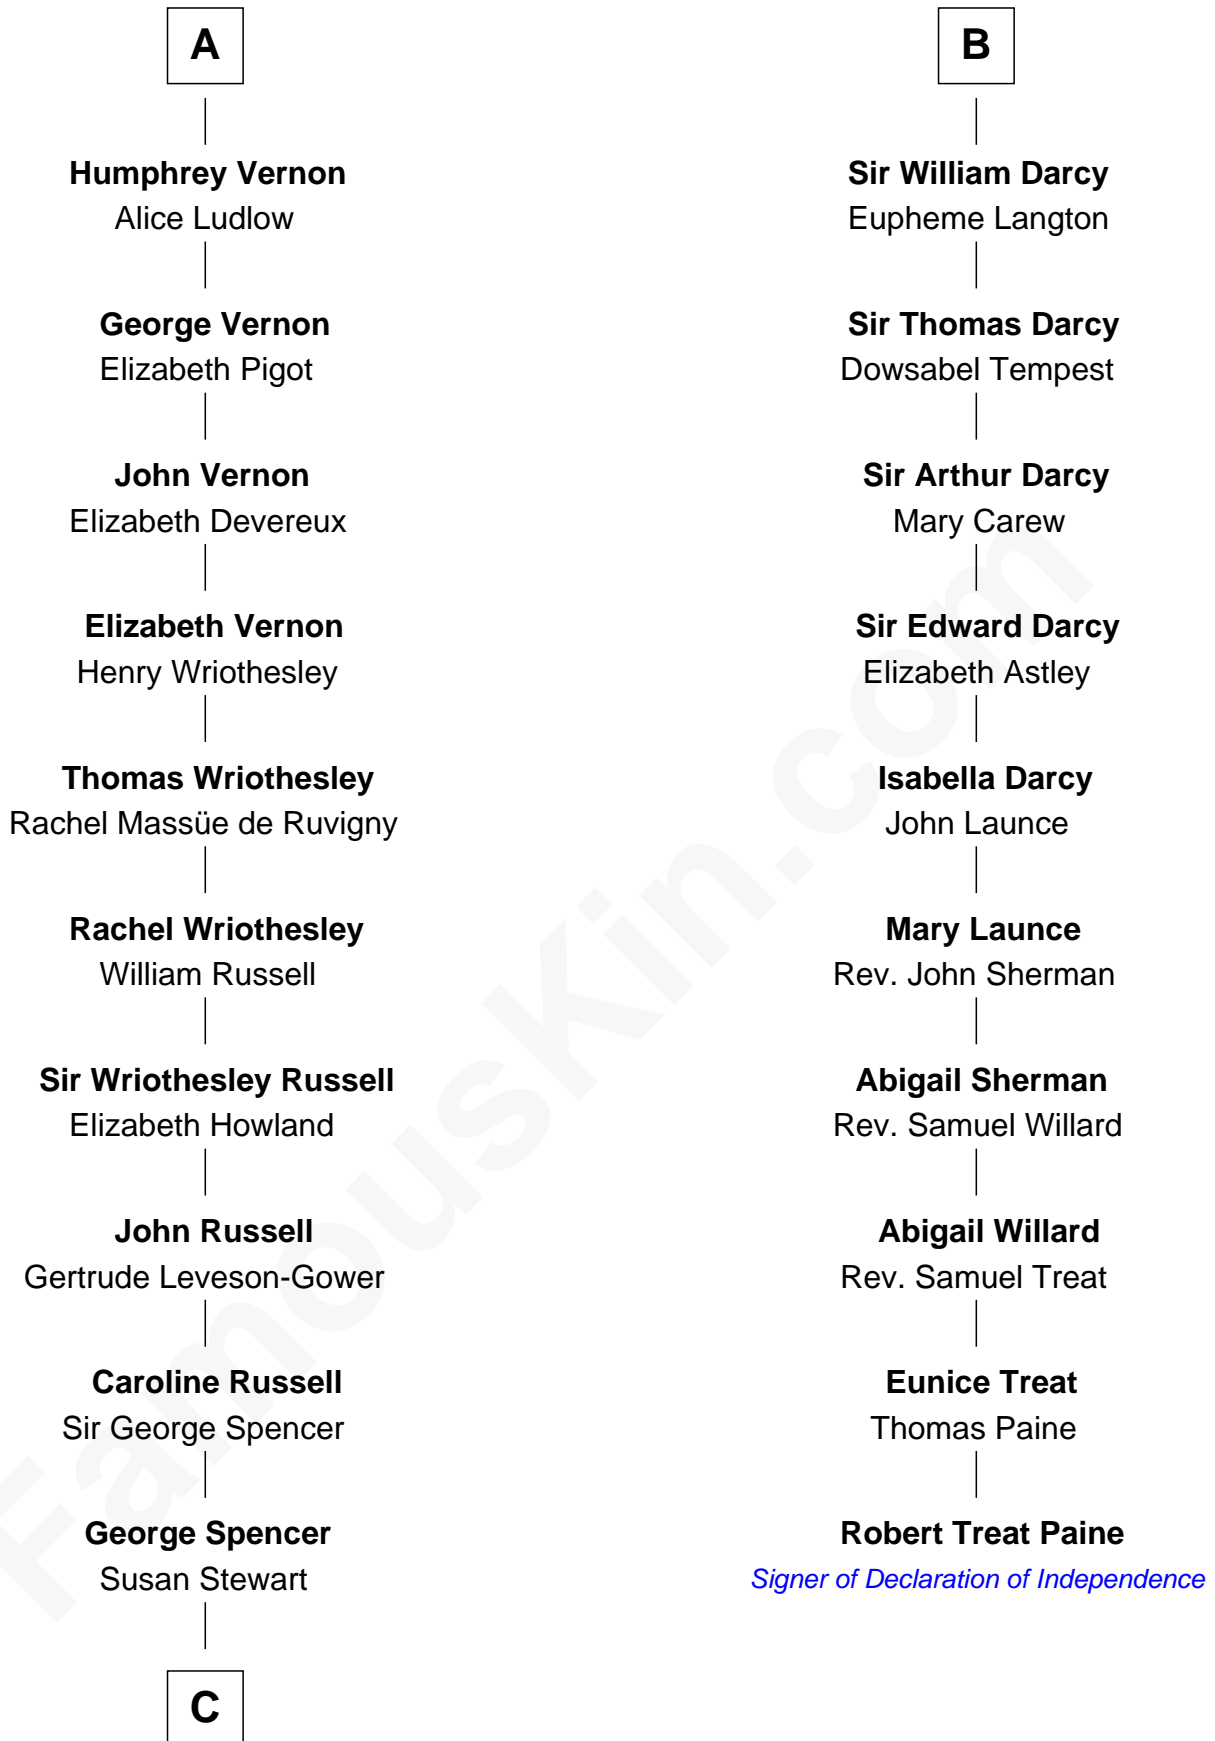

FamousKin.com

Relationship Chart of

Sir Winston Churchill

Prime Minister of the United Kingdom

16th cousin 4 times removed of

Robert Treat Paine

Signer of the Declaration of Independence

Thebaud le Boteler

Sir Edmund Boteler

Joan FitzGerald

Sir James le Boteler

Eleanor de Bohun

Pernel le Boteler

Sir Gilbert Talbot

Elizabeth Talbot

Sir Henry de Grey

Margaret de Grey

Sir John Darcy

John Darcy

Joan de Greystoke

Richard Darcy

Eleanor Scrope

B

C

—
Sir George Spencer-Churchill

Jane Stewart

—
Sir John Winston Spencer-Churchill

Frances Anne Emily Vane

—
Randolph Henry Spencer-Churchill

Jeanette Jerome

—
Sir Winston Churchill

Prime Minister of the United Kingdom