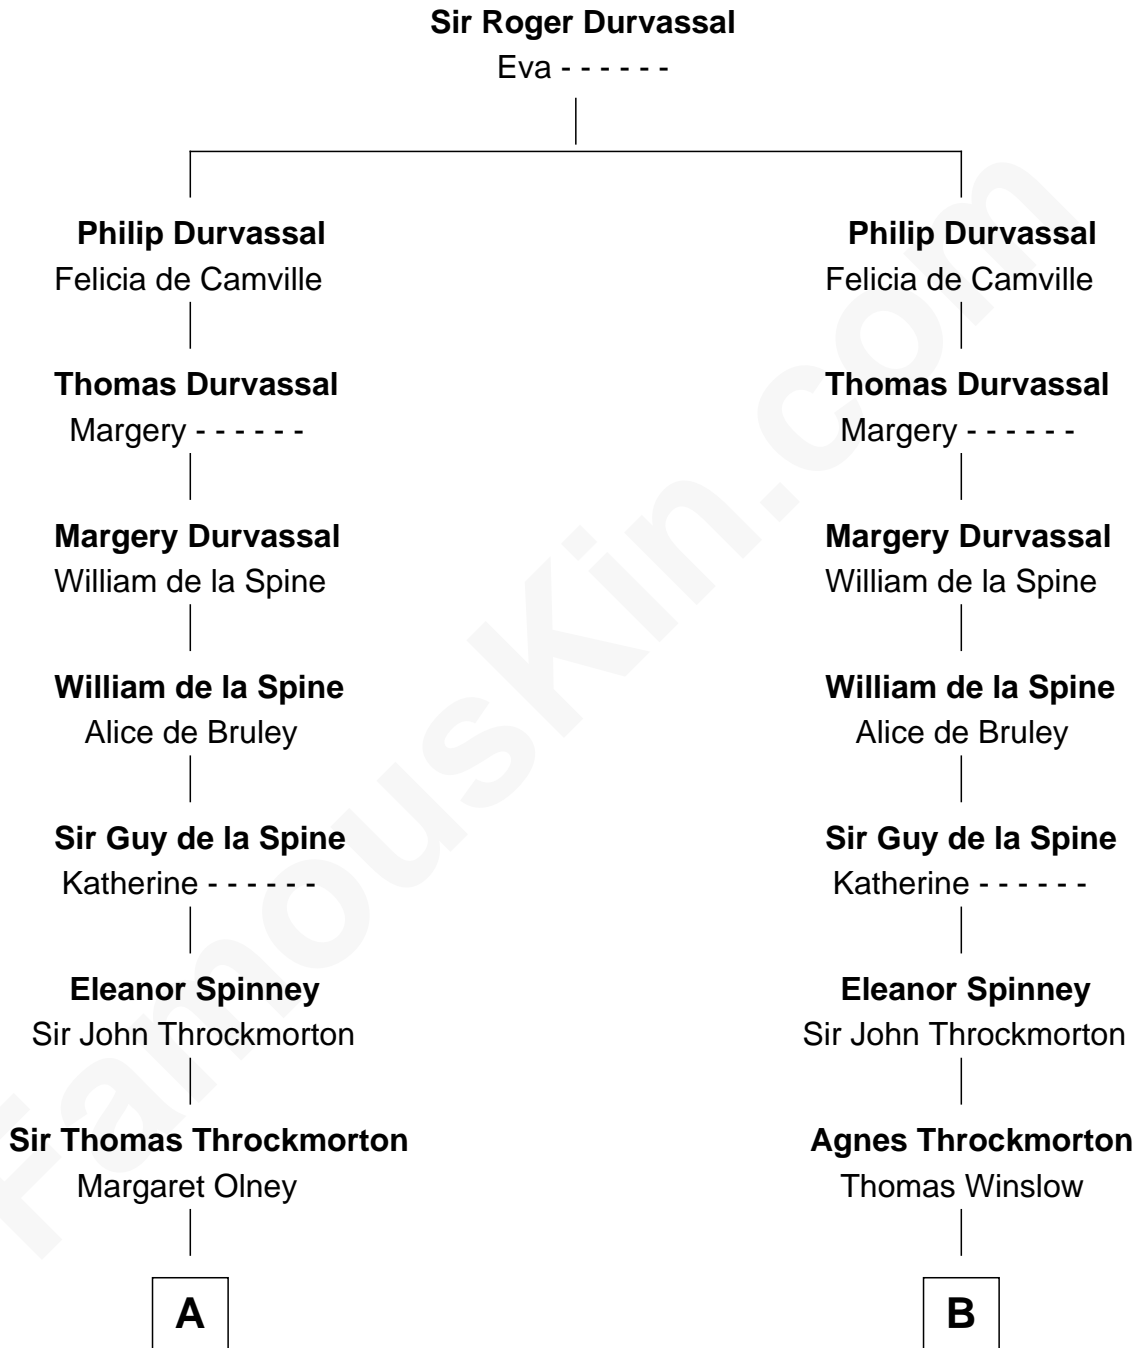

FamousKin.com

Relationship Chart of

Sir Winston Churchill

Prime Minister of the United Kingdom

21st cousin of

Louisa May Alcott
Author of *Little Women*

C

George Spencer
Susan Stewart

Sir George Spencer-Churchill
Jane Stewart

Sir John Winston Spencer-Churchill
Frances Anne Emily Vane

Randolph Henry Spencer-Churchill
Jeanette Jerome

Sir Winston Churchill
Prime Minister of the United Kingdom