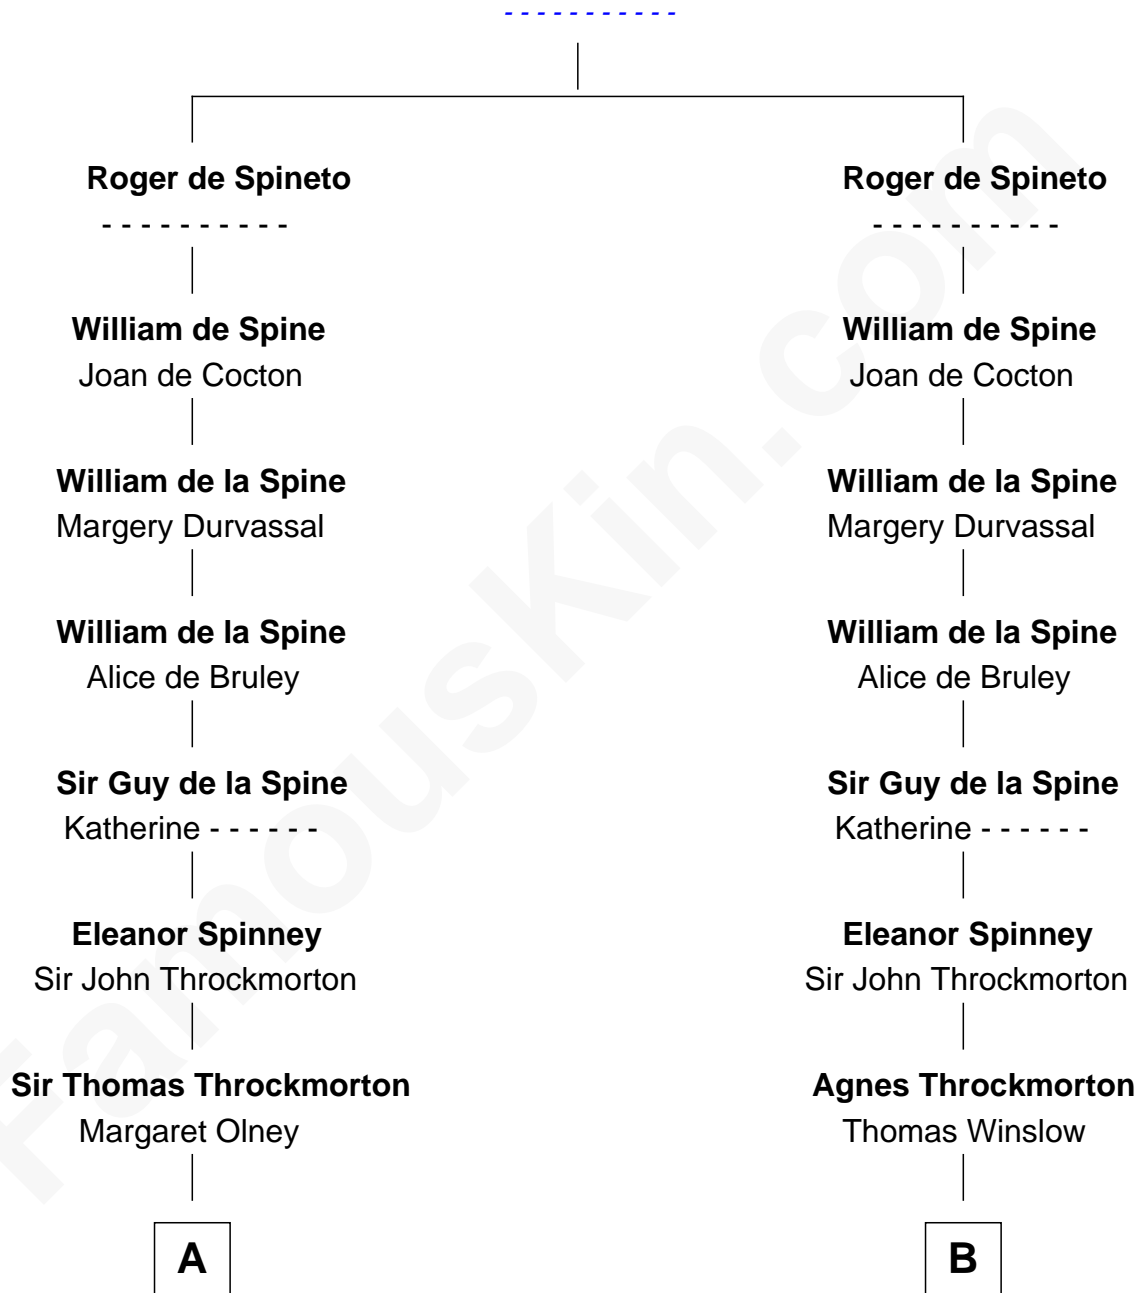

## Relationship Chart of

### Sir Winston Churchill

Prime Minister of the United Kingdom

21st cousin of

**Louisa May Alcott**

Author of Little Women

### Sir William de Spineto

**C**

**George Spencer**  
Susan Stewart

**Sir George Spencer-Churchill**  
Jane Stewart

**Sir John Winston Spencer-Churchill**  
Frances Anne Emily Vane

**Randolph Henry Spencer-Churchill**  
Jeanette Jerome