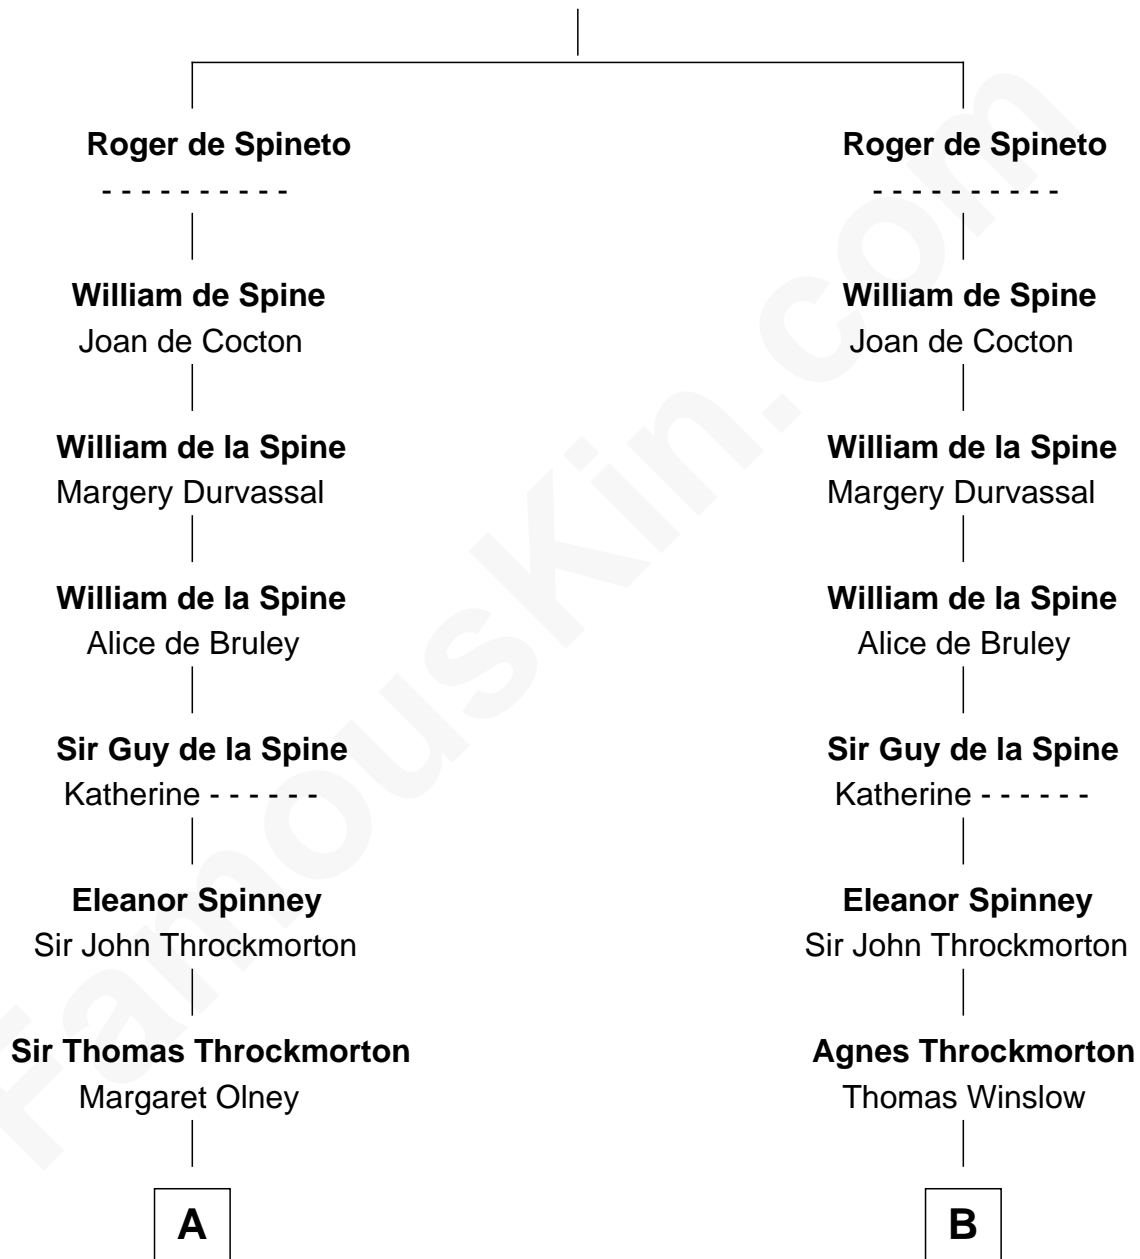

## Relationship Chart of

### Sir Winston Churchill

*Prime Minister of the United Kingdom*

19th cousin 2 times removed of

**Stephen Crane**

*Author of The Red Badge of Courage*

**Sir William de Spineto**

-----

**C**

**George Spencer**  
Susan Stewart

**Sir George Spencer-Churchill**  
Jane Stewart

**Sir John Winston Spencer-Churchill**  
Frances Anne Emily Vane

**Randolph Henry Spencer-Churchill**  
Jeanette Jerome

**Sir Winston Churchill**  
*Prime Minister of the United Kingdom*