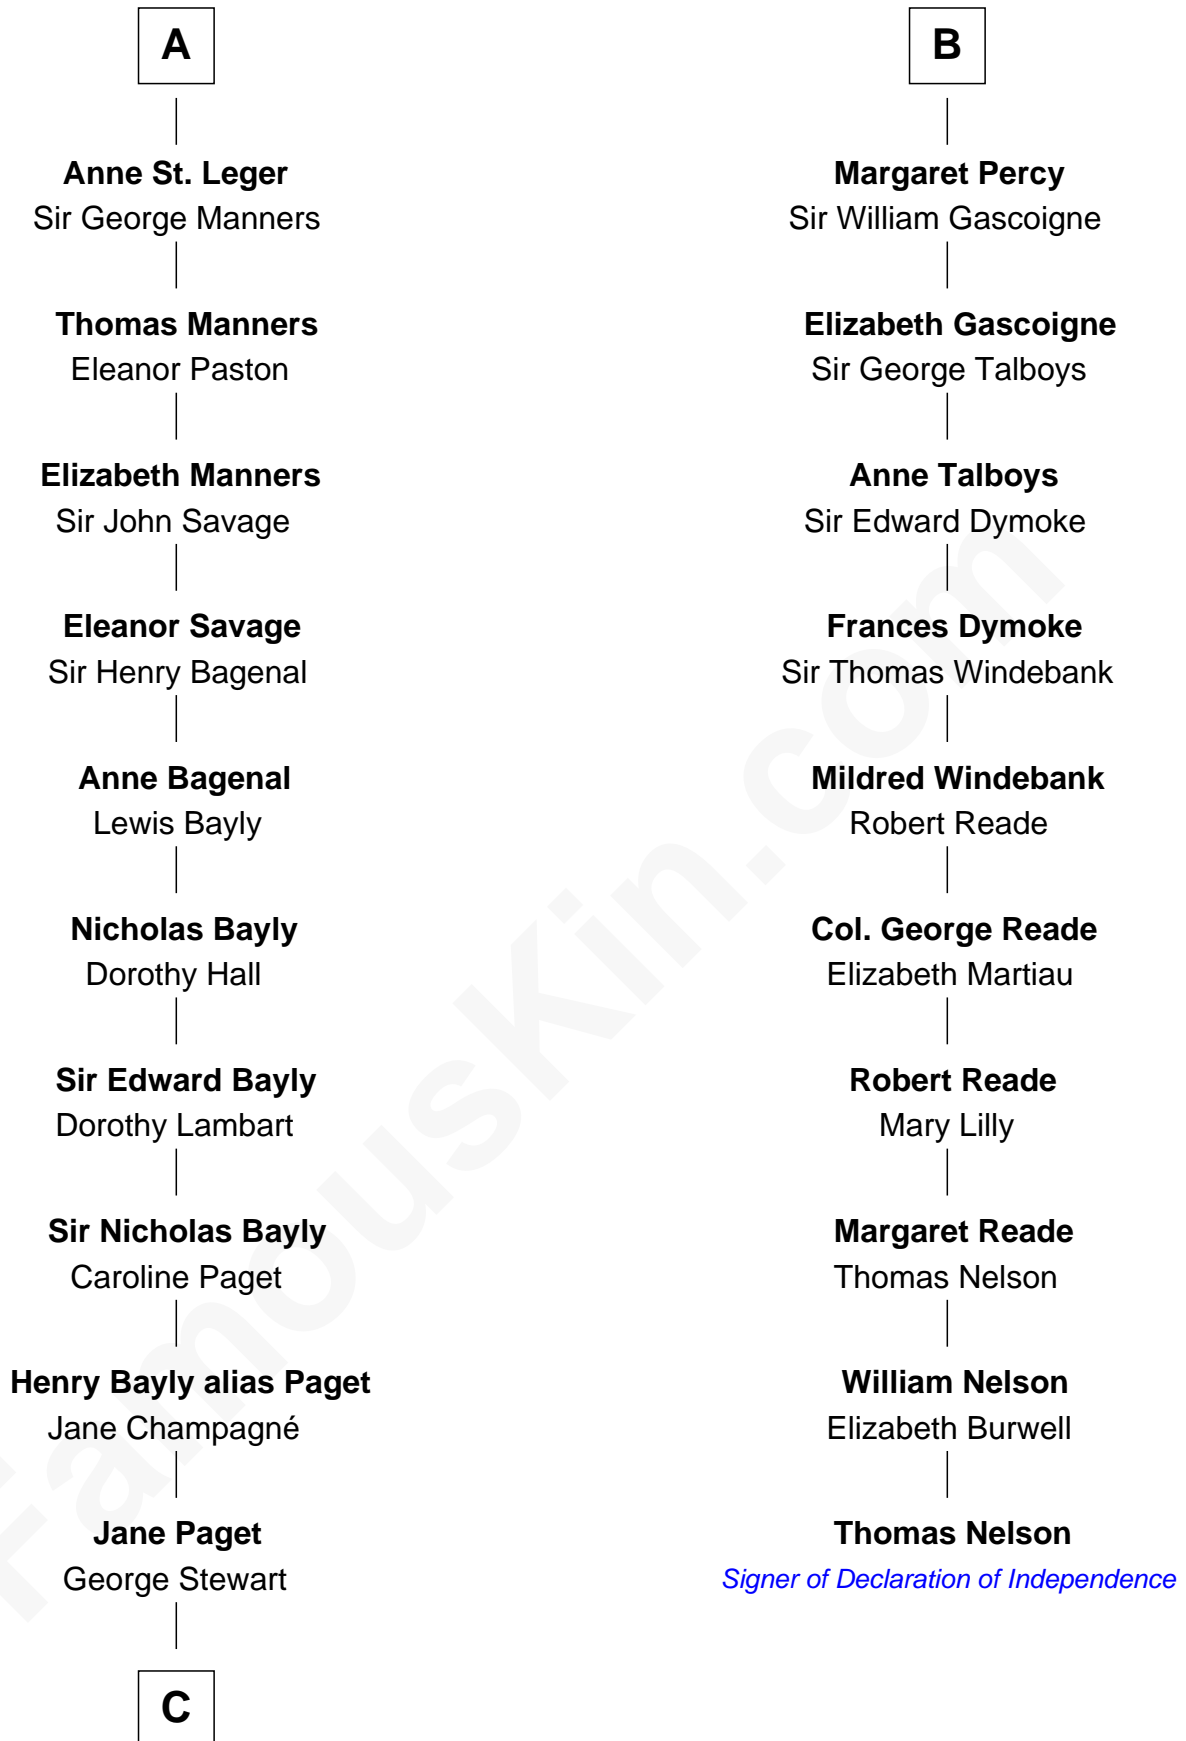

FamousKin.com

Relationship Chart of

Sir Winston Churchill

Prime Minister of the United Kingdom

16th cousin 4 times removed of

Thomas Nelson

Signer of the Declaration of Independence

Alan la Zouche

Ellen de Quincy

C

—
Jane Stewart

Sir George Spencer-Churchill

—
Sir John Winston Spencer-Churchill

Frances Anne Emily Vane

—
Randolph Henry Spencer-Churchill

Jeanette Jerome