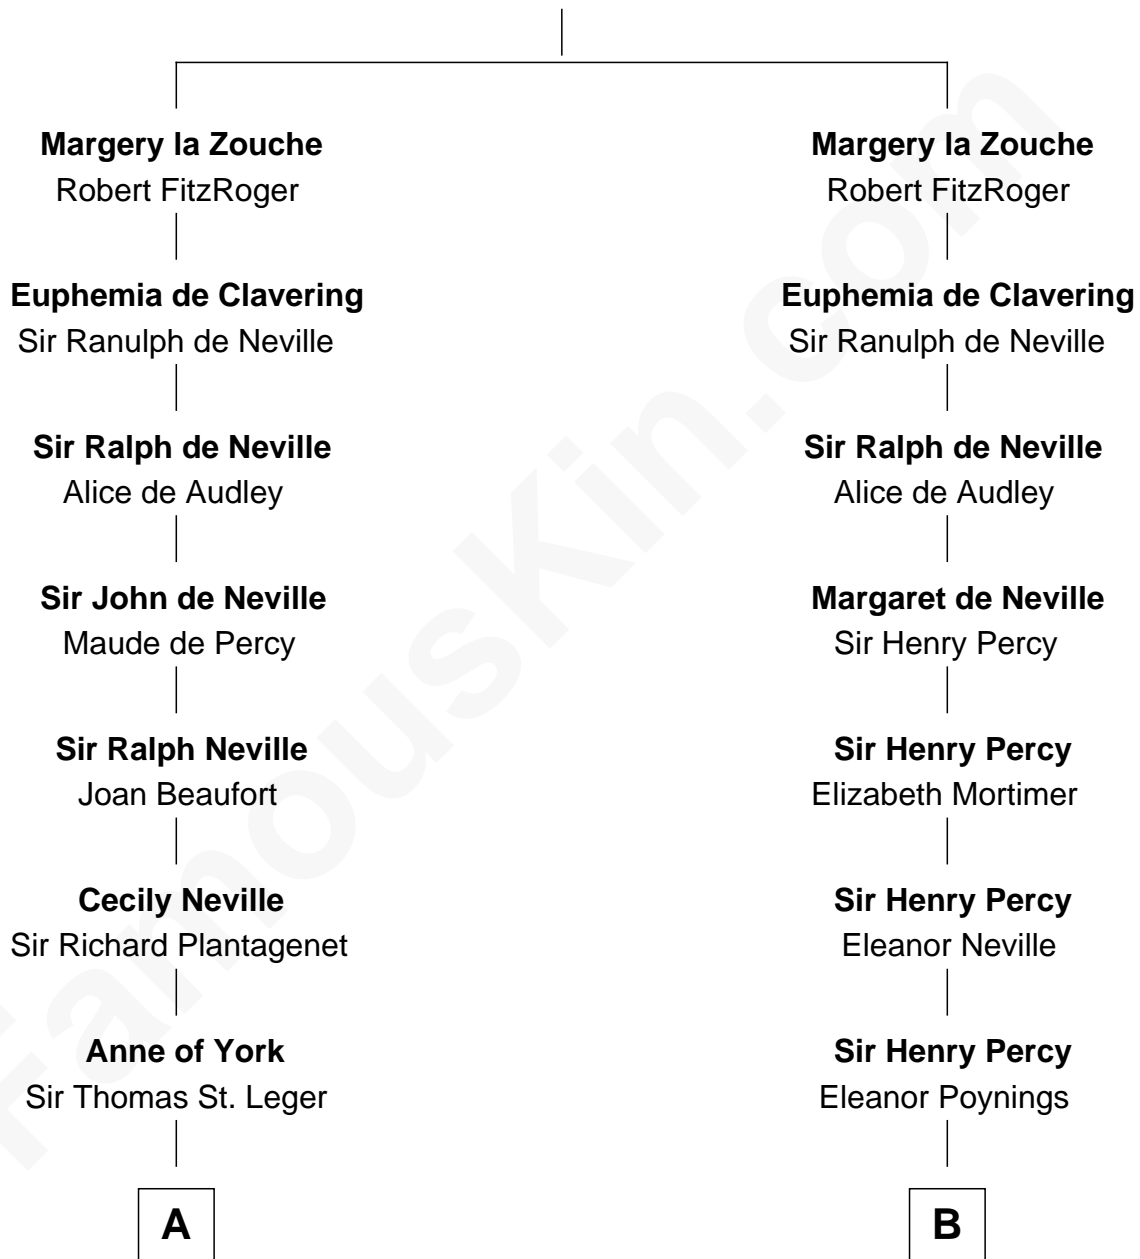

FamousKin.com

Relationship Chart of

Sir Winston Churchill

Prime Minister of the United Kingdom

16th cousin 4 times removed of

Thomas Nelson

Signer of the Declaration of Independence

Alan la Zouche

Ellen de Quincy

C

—
Jane Stewart

Sir George Spencer-Churchill

—
Sir John Winston Spencer-Churchill

Frances Anne Emily Vane

—
Randolph Henry Spencer-Churchill

Jeanette Jerome