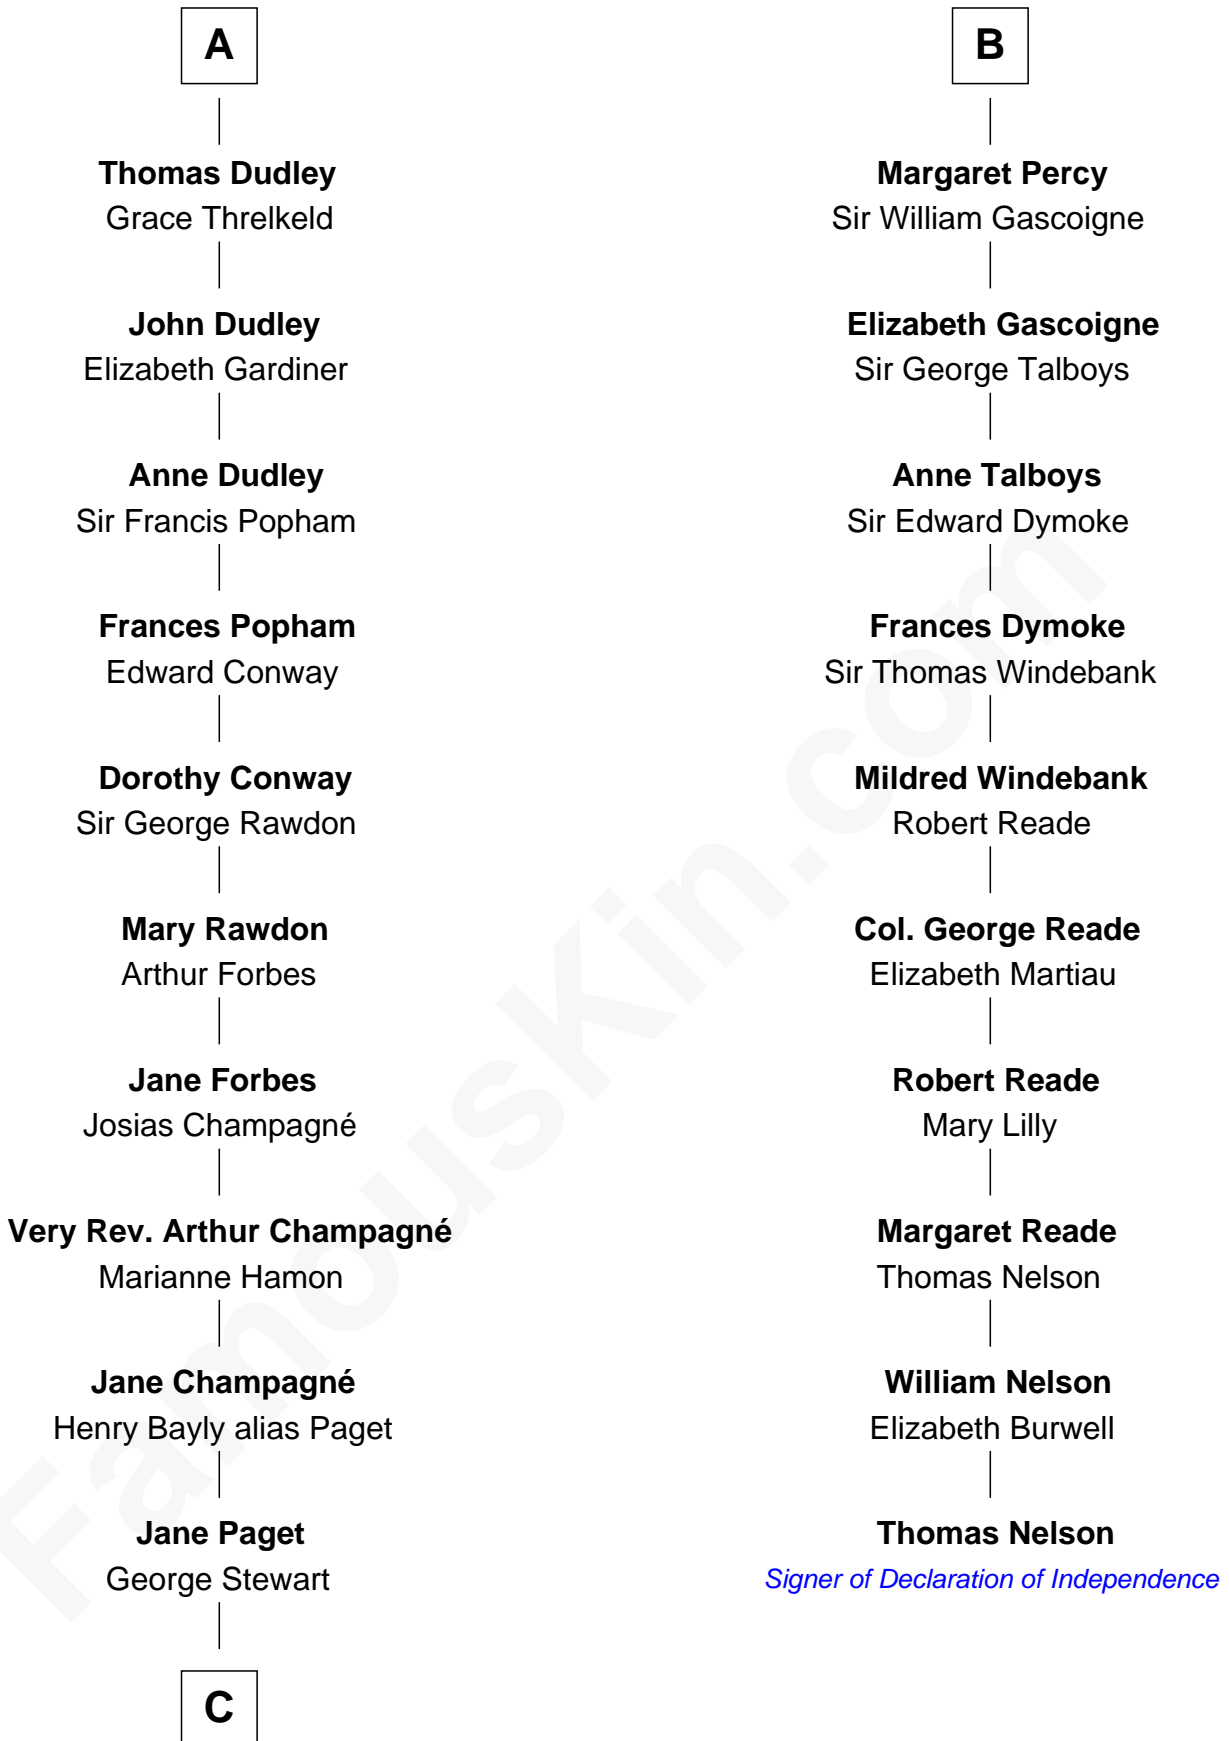

## Relationship Chart of

### Sir Winston Churchill

*Prime Minister of the United Kingdom*

**16th cousin 4 times removed of**

**Thomas Nelson**

*Signer of the Declaration of Independence*

**Sir Richard FitzRoy**

Rose de Dover

**C**

—  
**Jane Stewart**

Sir George Spencer-Churchill

—  
**Sir John Winston Spencer-Churchill**

Frances Anne Emily Vane

—  
**Randolph Henry Spencer-Churchill**

Jeanette Jerome

—  
**Sir Winston Churchill**

*Prime Minister of the United Kingdom*