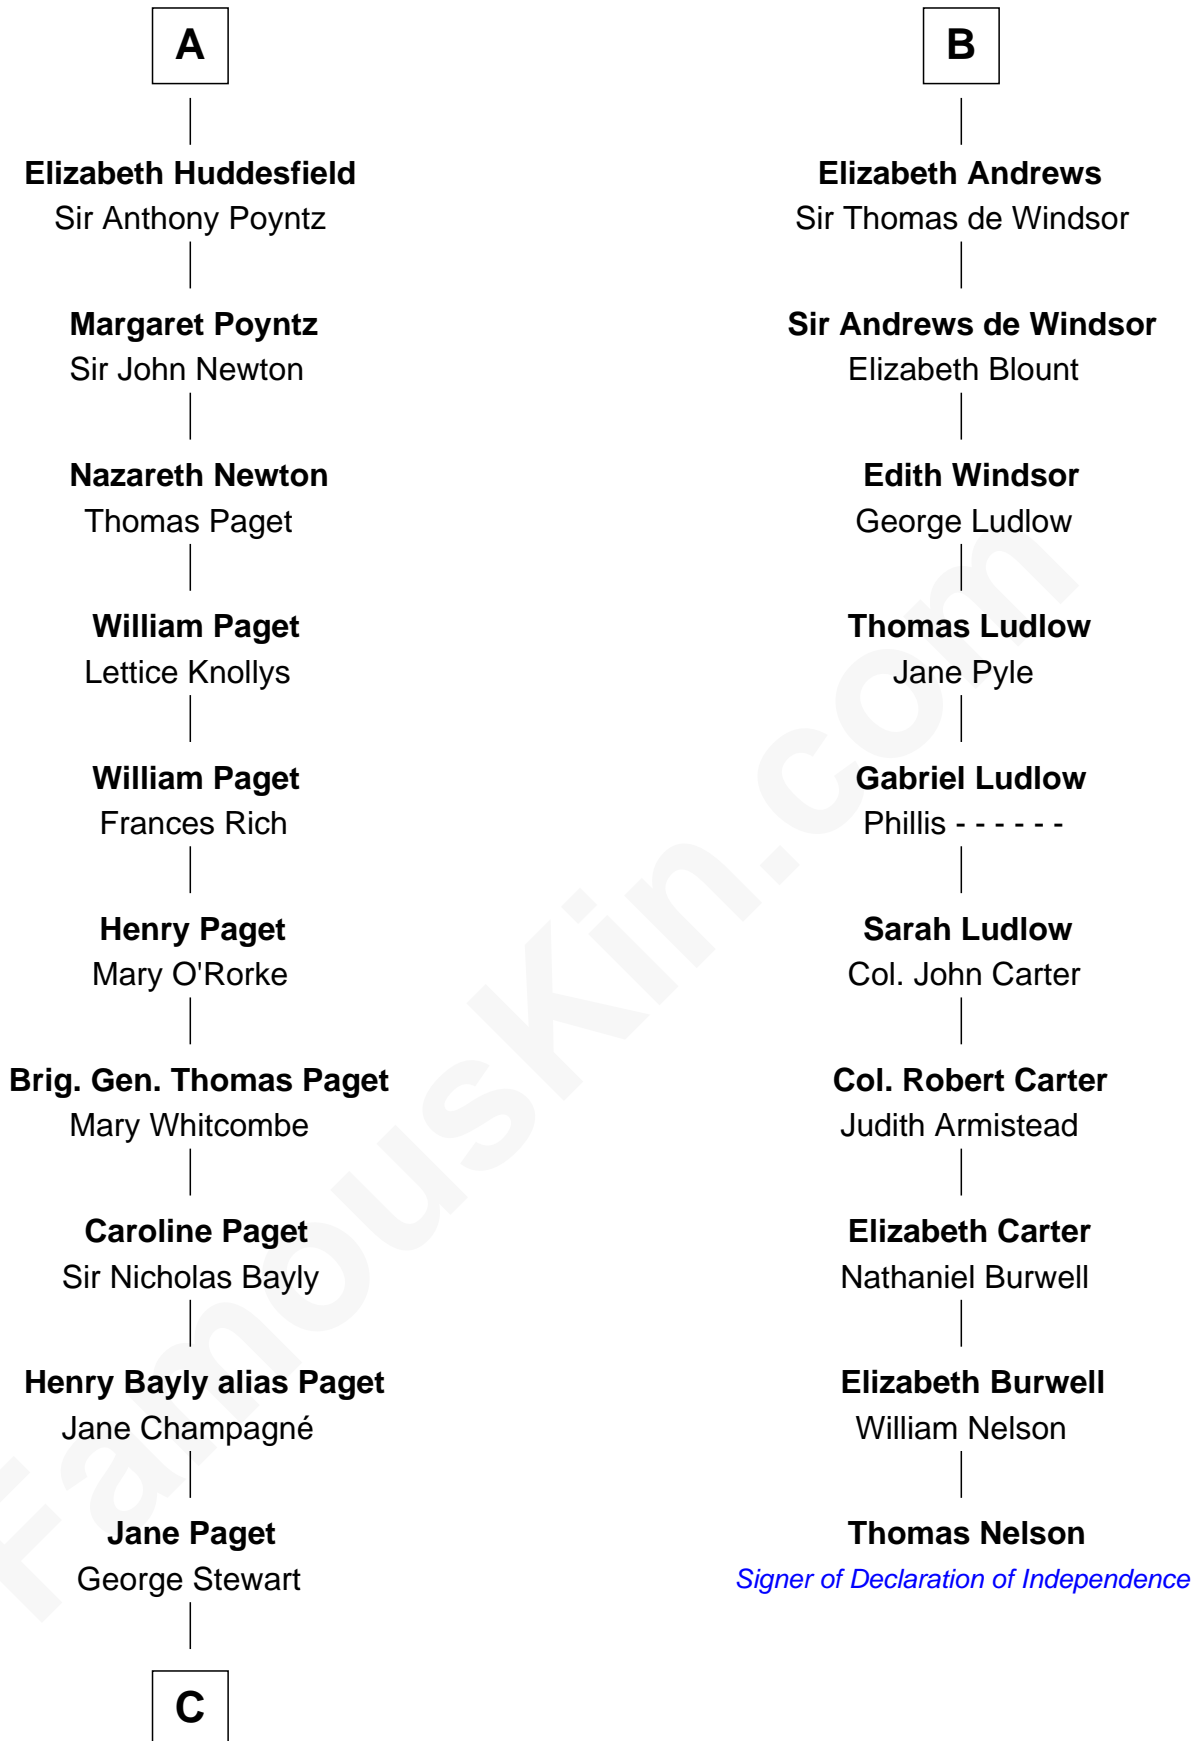

### Sir Winston Churchill

*Prime Minister of the United Kingdom*

**16th cousin 4 times removed of**

**Thomas Nelson**

*Signer of the Declaration of Independence*

**Sir Hugh le Despencer**

Aveline Basset

**Eleanor le Despencer**

Joan Champernoun

**Sir Philip Courtenay**

Elizabeth Hungerford

**Katherine Courtenay**

Sir William Huddesfield

**A**

**Eleanor le Despencer**

Sir Hugh de Courtenay

**Sir Hugh de Courtenay**

Agnes de St. John

**Sir Hugh de Courtenay**

Margaret de Bohun

**Elizabeth de Courtenay**

Sir Andrew Luttrell

**Sir Hugh Luttrell**

Catherine de Beaumont

**Elizabeth Luttrell**

John Stratton

**Elizabeth Stratton**

John Andrews

**B**

**C**

—  
**Jane Stewart**

Sir George Spencer-Churchill