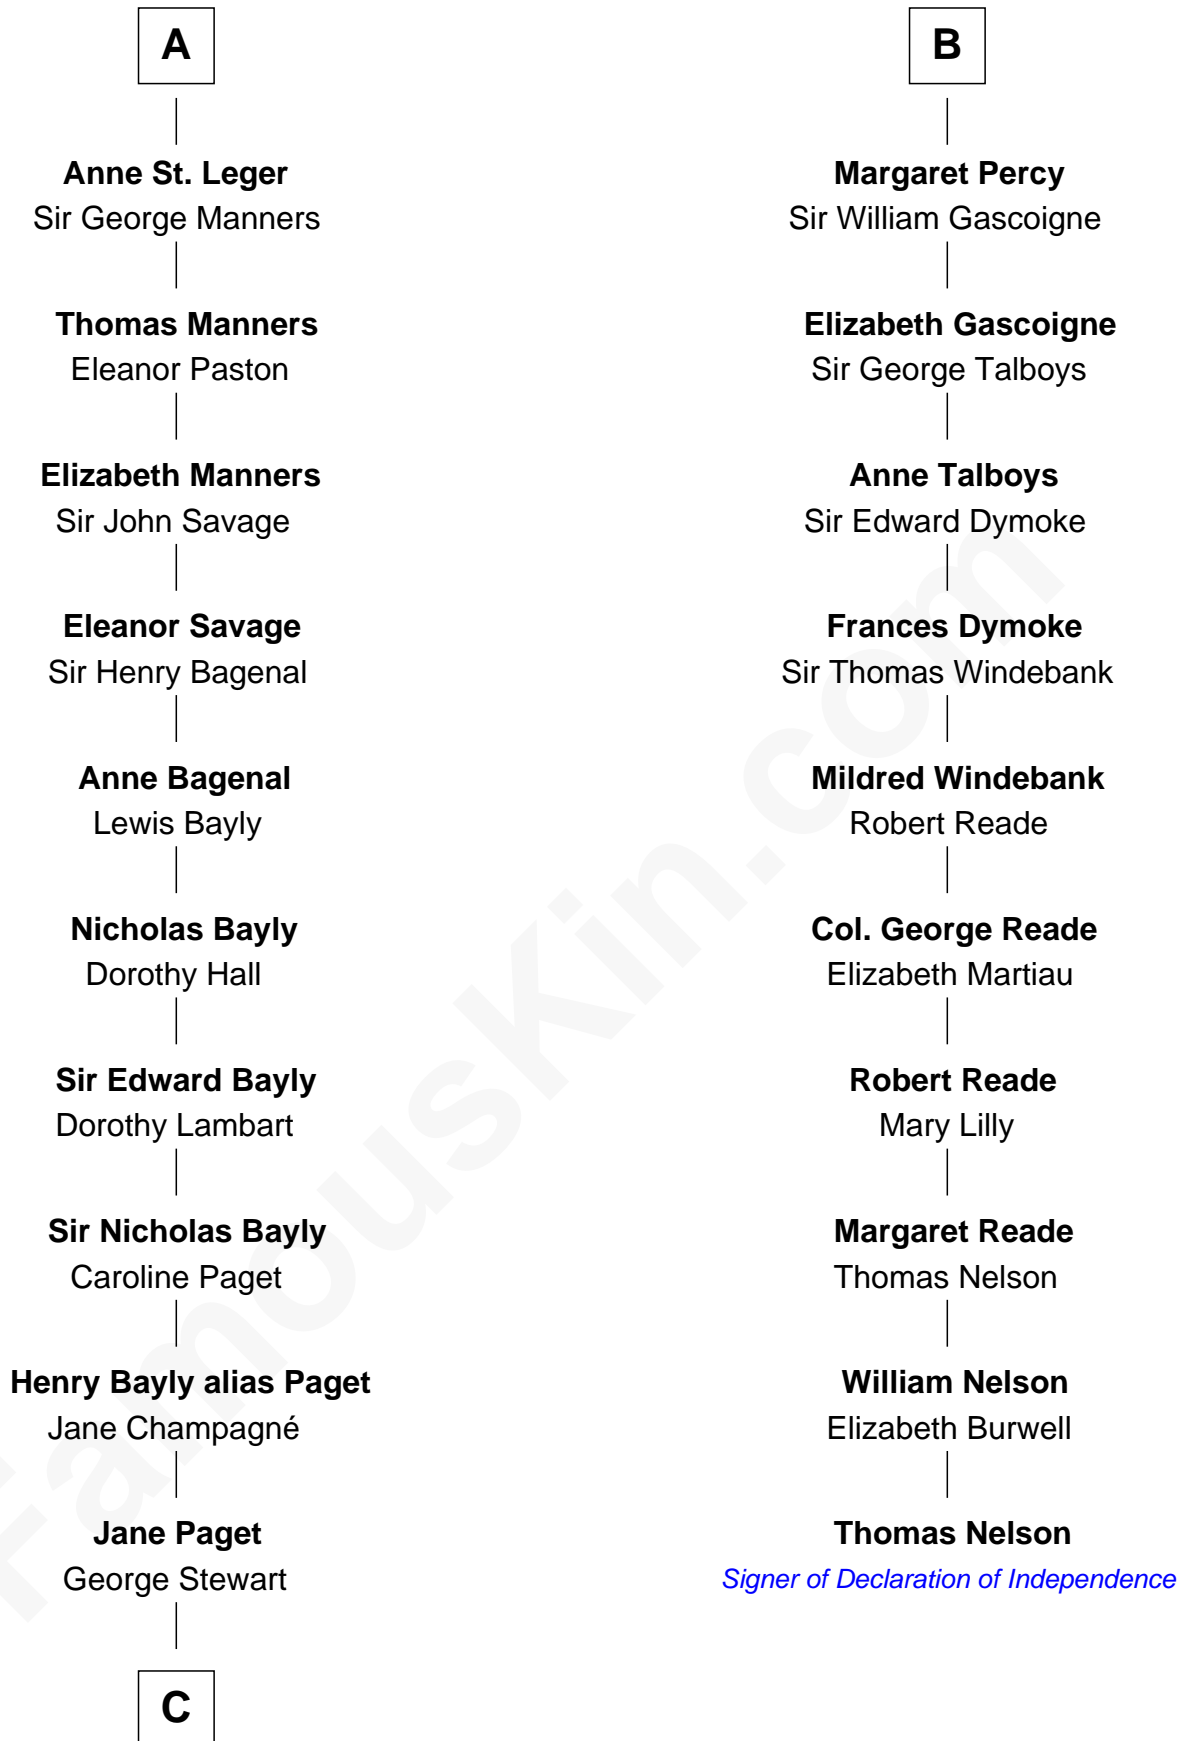

## Relationship Chart of

### Sir Winston Churchill

*Prime Minister of the United Kingdom*

**16th cousin 4 times removed of**

**Thomas Nelson**

*Signer of the Declaration of Independence*

**C**

—  
**Jane Stewart**

Sir George Spencer-Churchill

—  
**Sir John Winston Spencer-Churchill**

Frances Anne Emily Vane

—  
**Randolph Henry Spencer-Churchill**

Jeanette Jerome

—  
**Sir Winston Churchill**

*Prime Minister of the United Kingdom*

FamousKin.com