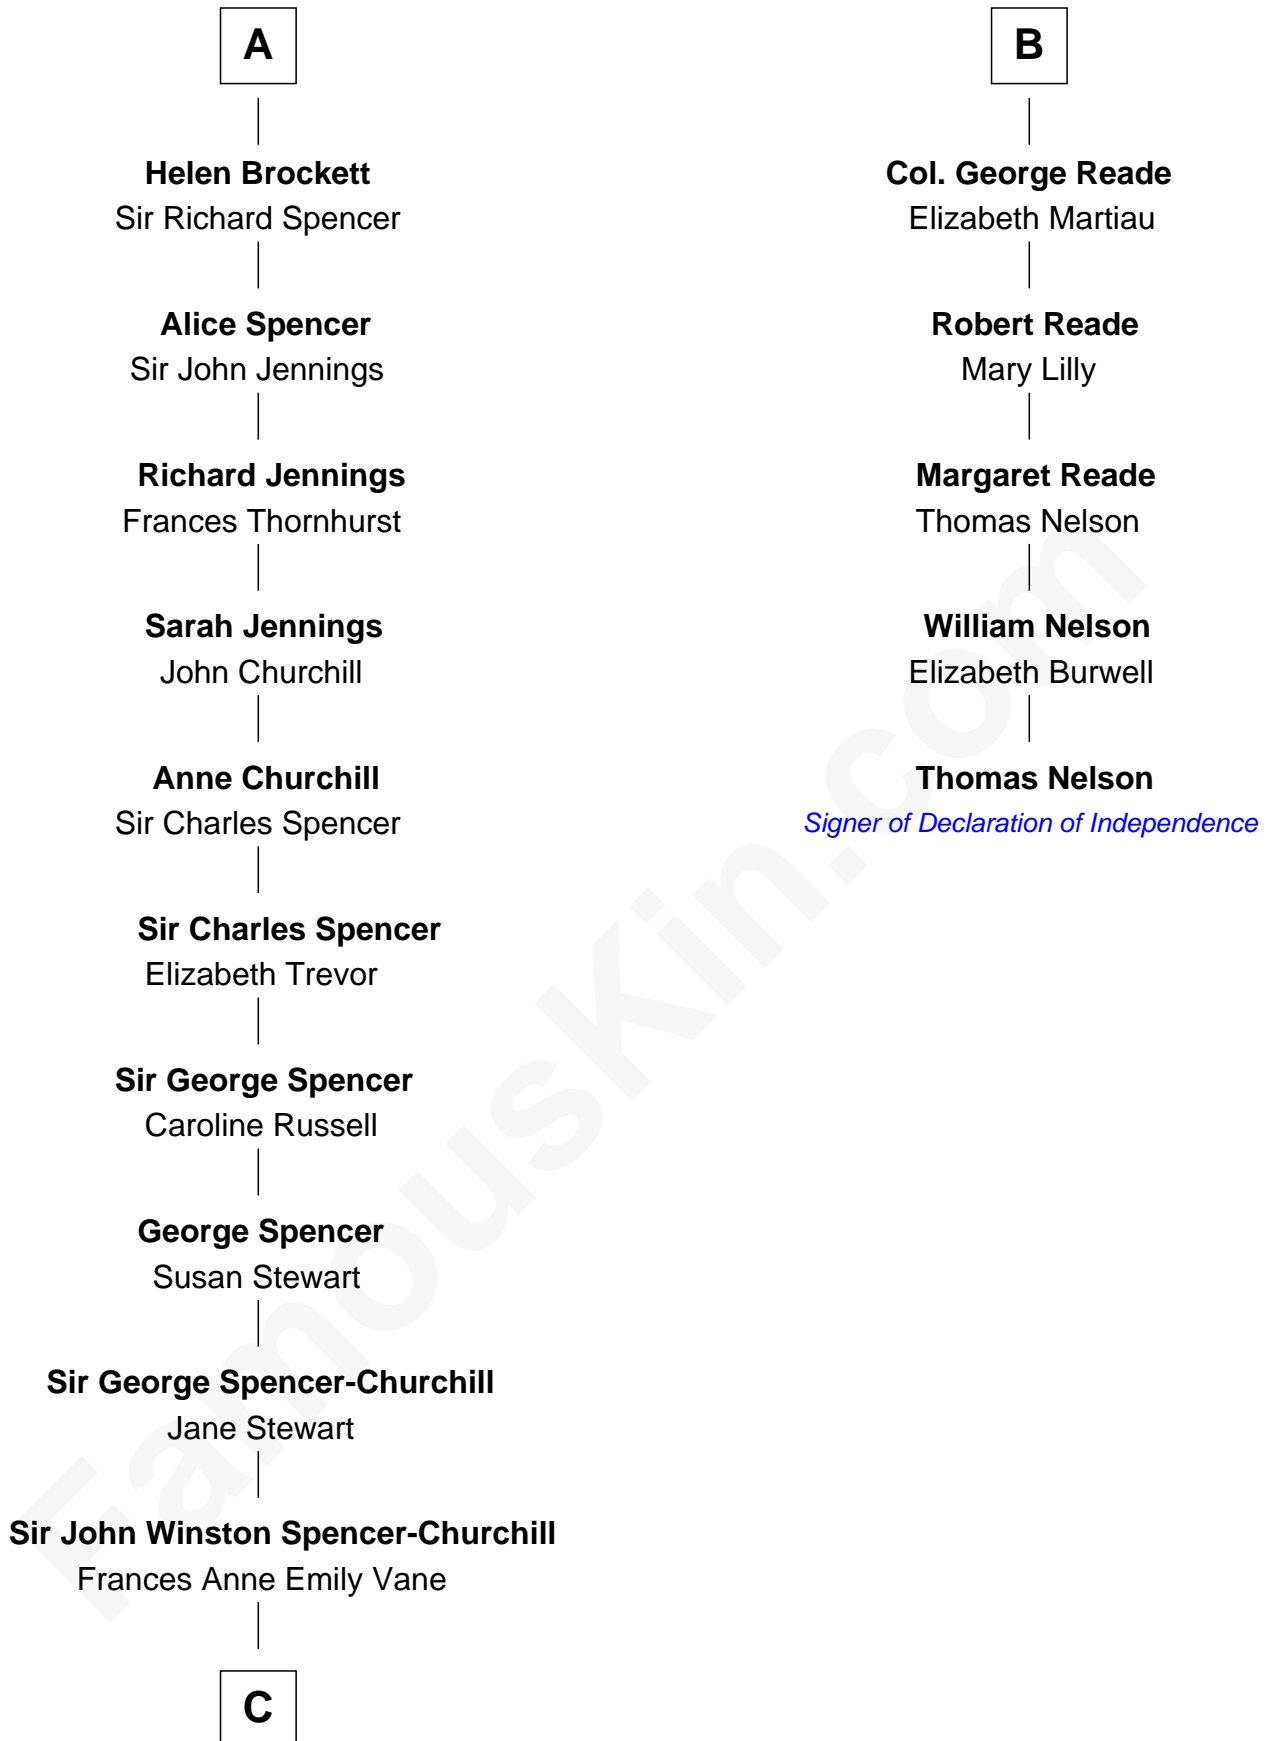

### Sir Winston Churchill

*Prime Minister of the United Kingdom*

**11th cousin 7 times removed of**

**Thomas Nelson**

*Signer of the Declaration of Independence*

**C**

**Randolph Henry Spencer-Churchill**

Jeanette Jerome