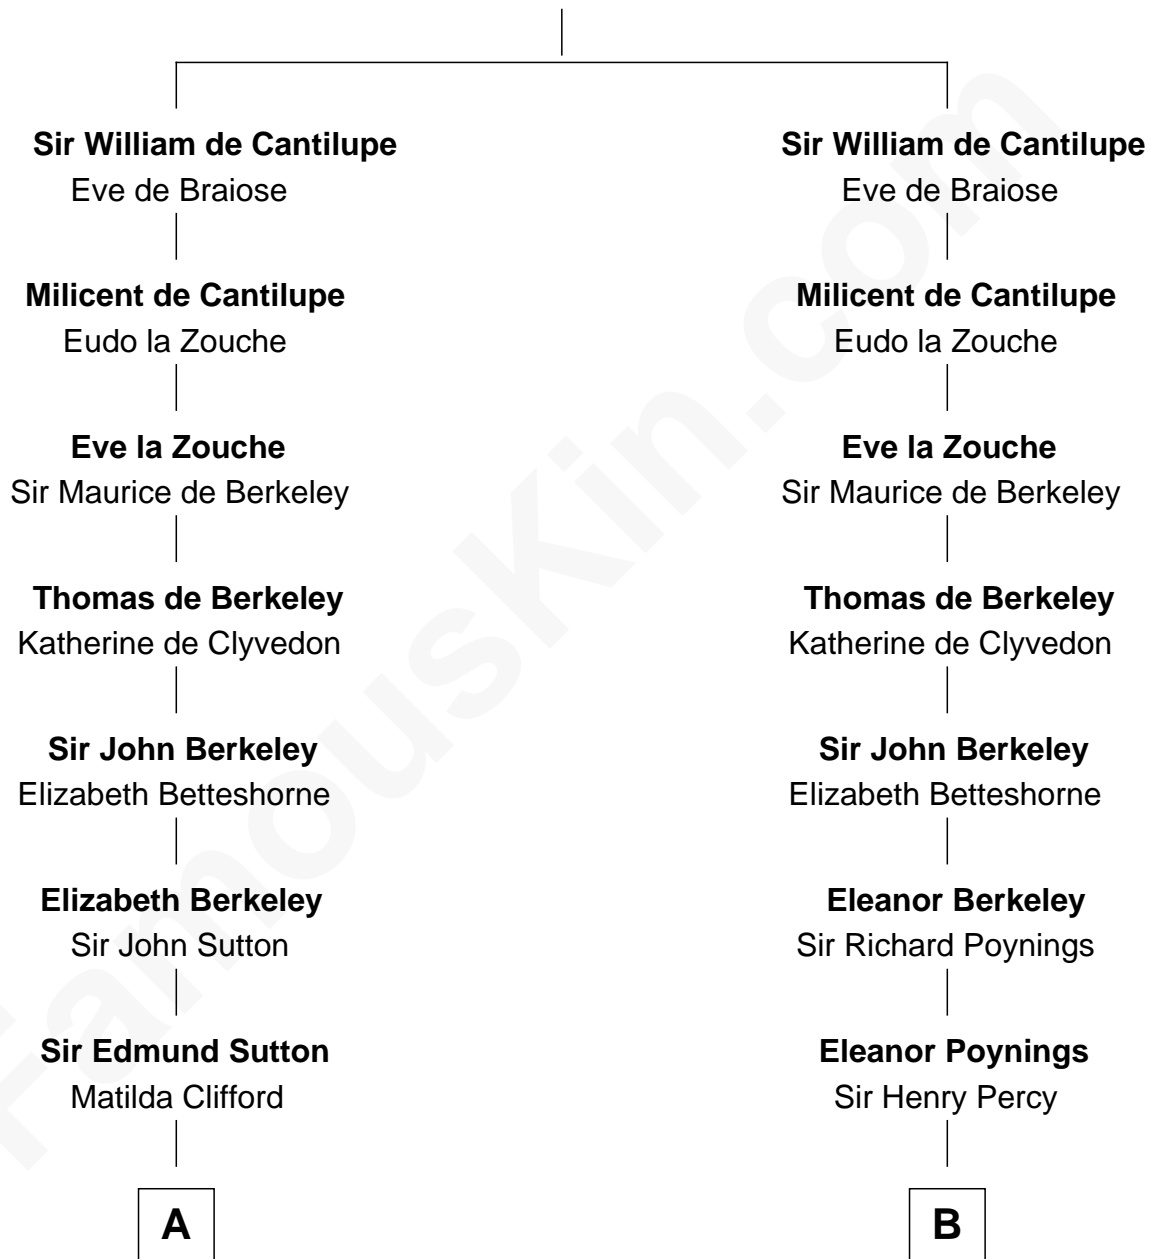

## Relationship Chart of

### Sir Winston Churchill

*Prime Minister of the United Kingdom*

16th cousin 4 times removed of

**Thomas Nelson**

*Signer of the Declaration of Independence*

**William de Cantilupe**

-----

**C**

—  
**Jane Stewart**

Sir George Spencer-Churchill

—  
**Sir John Winston Spencer-Churchill**

Frances Anne Emily Vane

—  
**Randolph Henry Spencer-Churchill**

Jeanette Jerome

—  
**Sir Winston Churchill**

*Prime Minister of the United Kingdom*