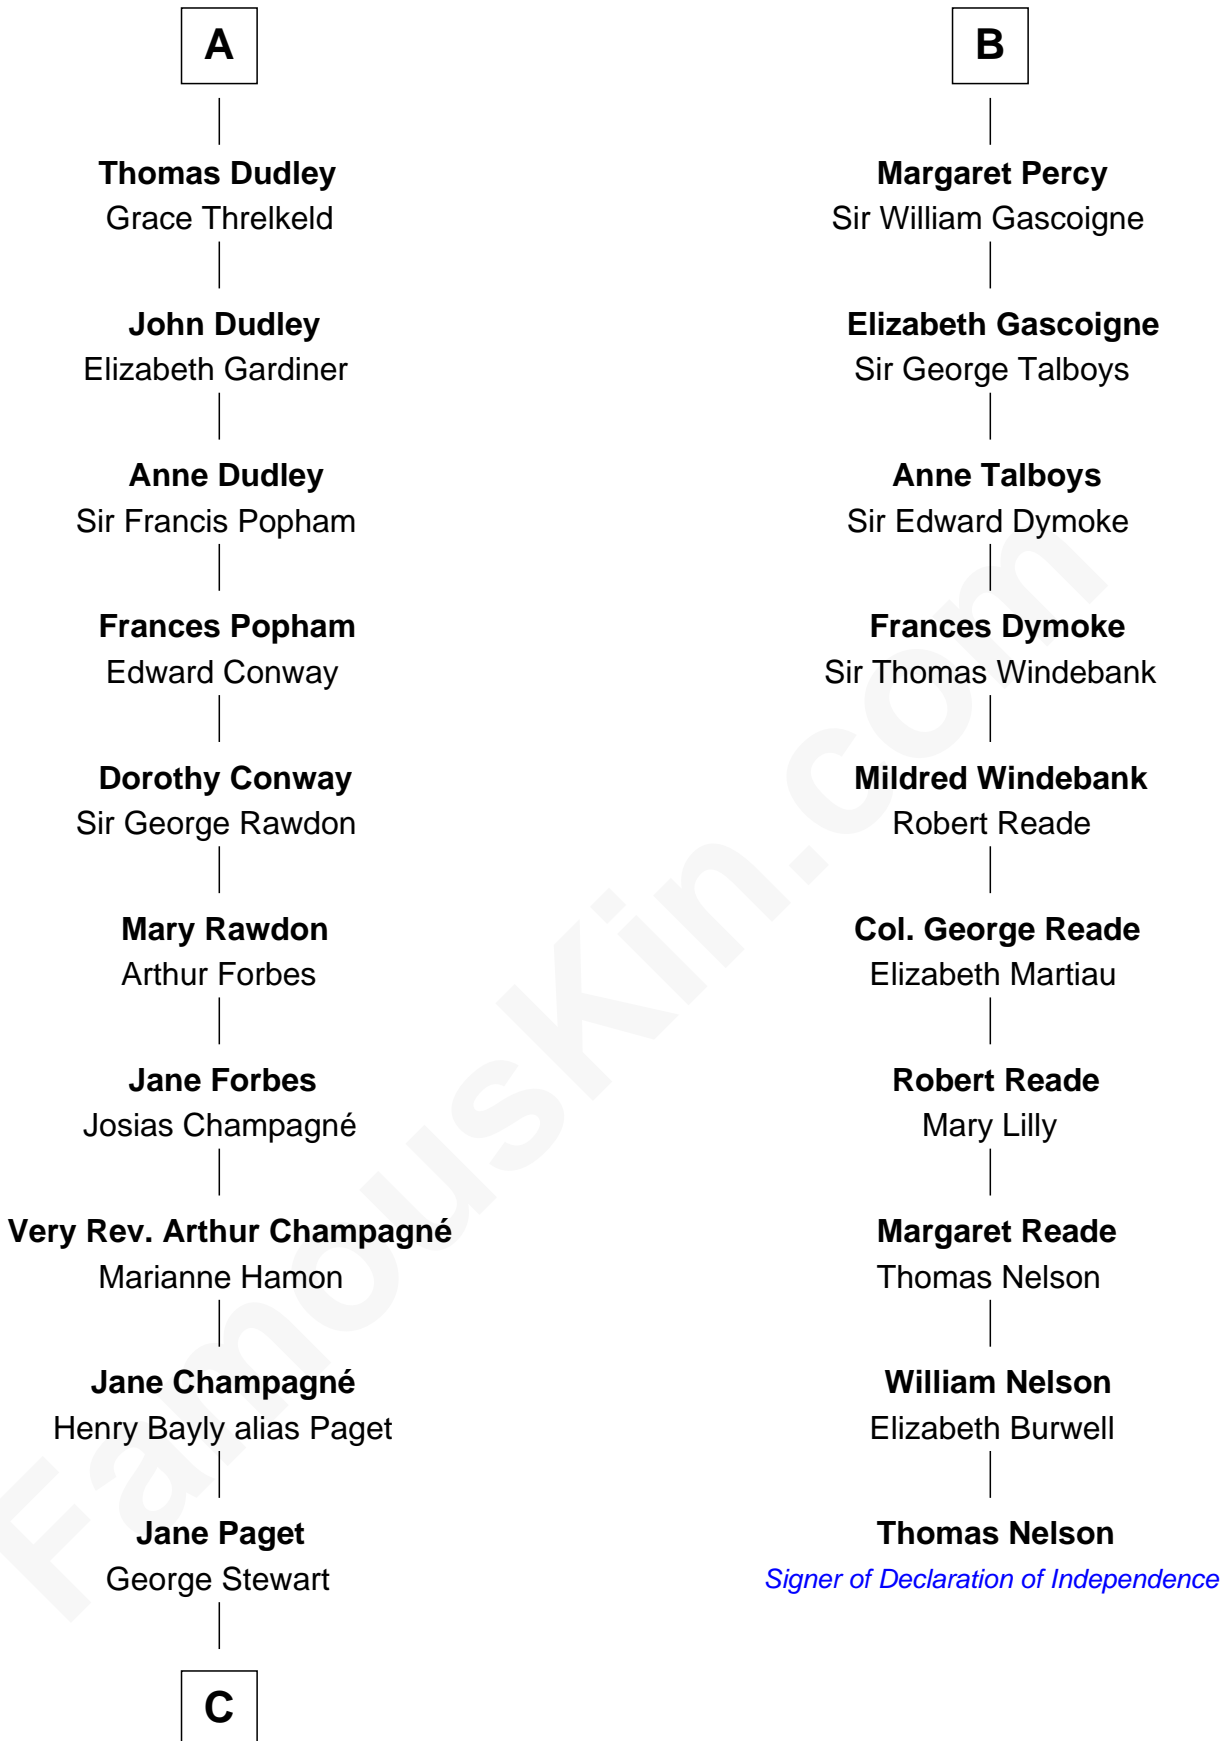

## Relationship Chart of

### Sir Winston Churchill

*Prime Minister of the United Kingdom*

16th cousin 4 times removed of

**Thomas Nelson**

*Signer of the Declaration of Independence*

**William de Cantilupe**

-----

**C**

—  
**Jane Stewart**

Sir George Spencer-Churchill

—  
**Sir John Winston Spencer-Churchill**

Frances Anne Emily Vane

—  
**Randolph Henry Spencer-Churchill**

Jeanette Jerome

—  
**Sir Winston Churchill**

*Prime Minister of the United Kingdom*