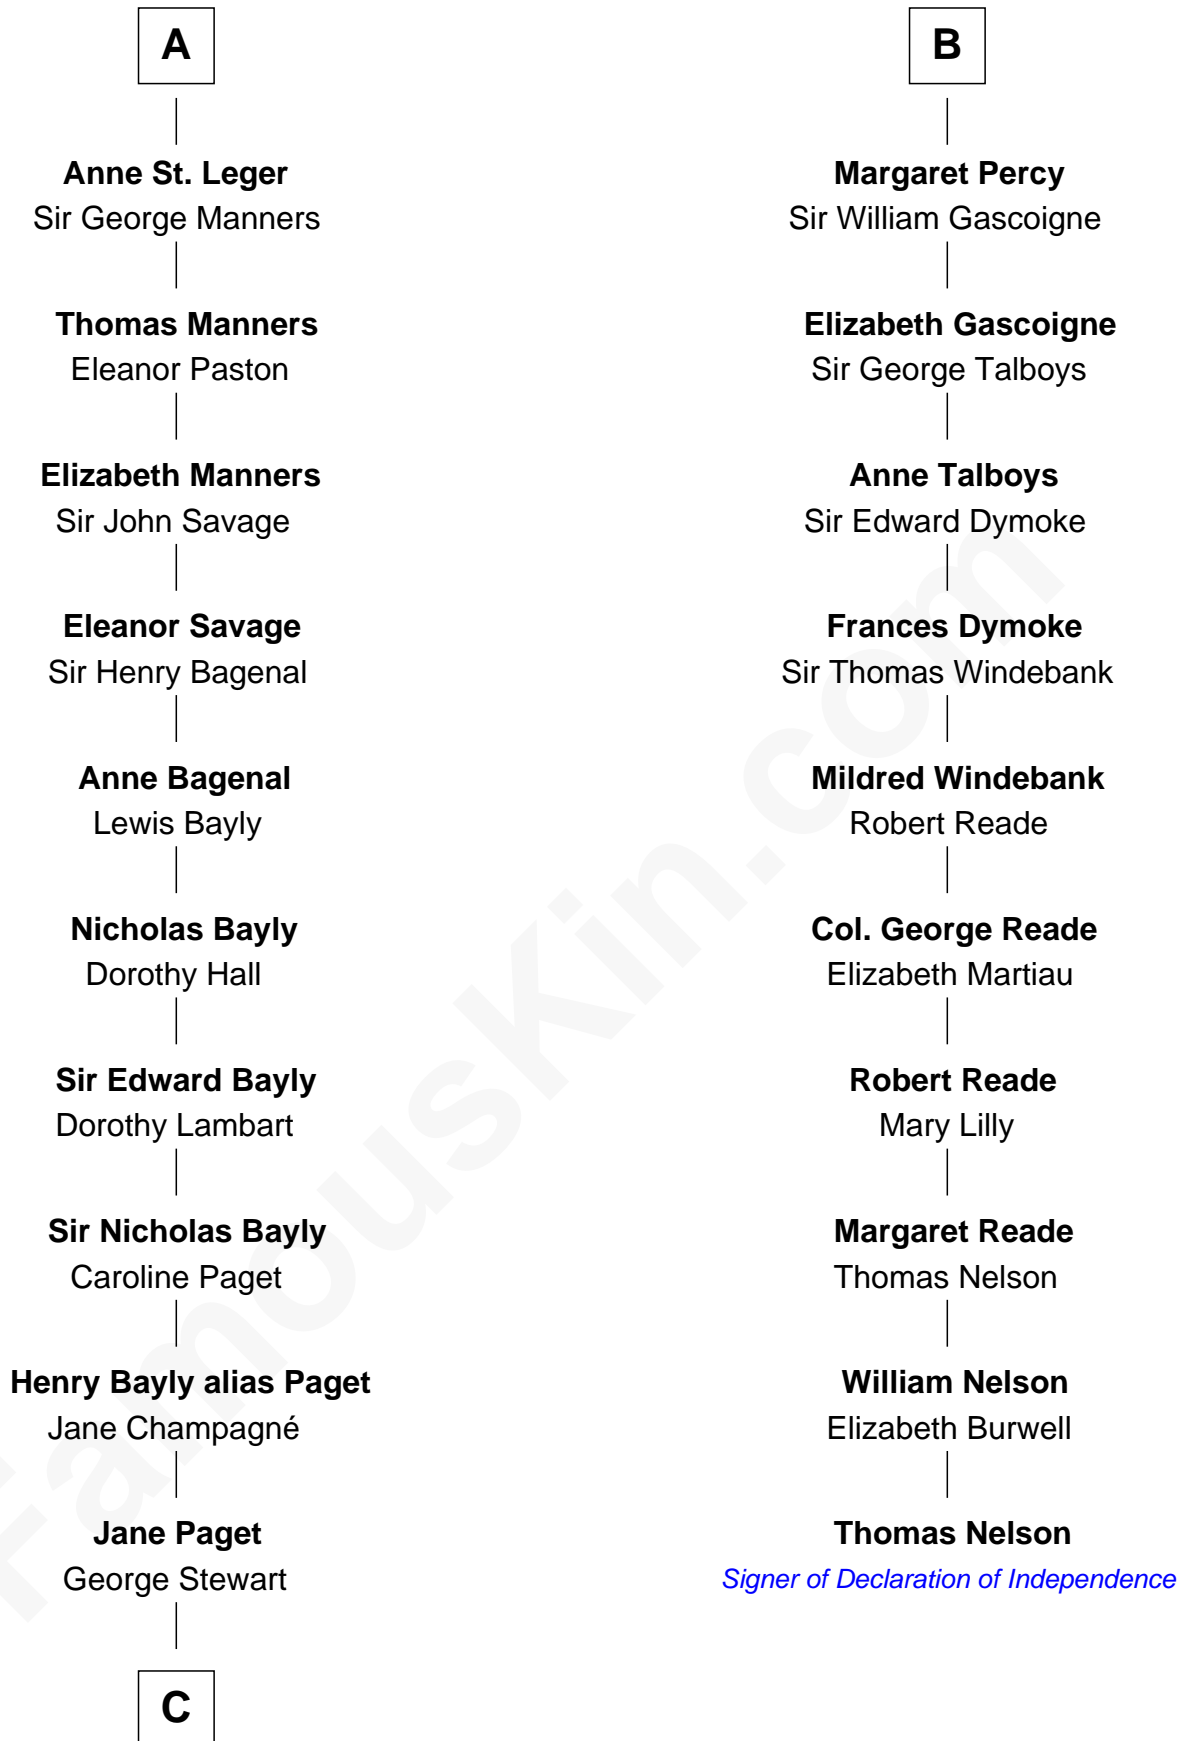

FamousKin.com

Relationship Chart of

Sir Winston Churchill

Prime Minister of the United Kingdom

16th cousin 4 times removed of

Thomas Nelson

Signer of the Declaration of Independence

Roger FitzJohn

Isabel - - - - -

C

—
Jane Stewart

Sir George Spencer-Churchill

—
Sir John Winston Spencer-Churchill

Frances Anne Emily Vane

—
Randolph Henry Spencer-Churchill

Jeanette Jerome