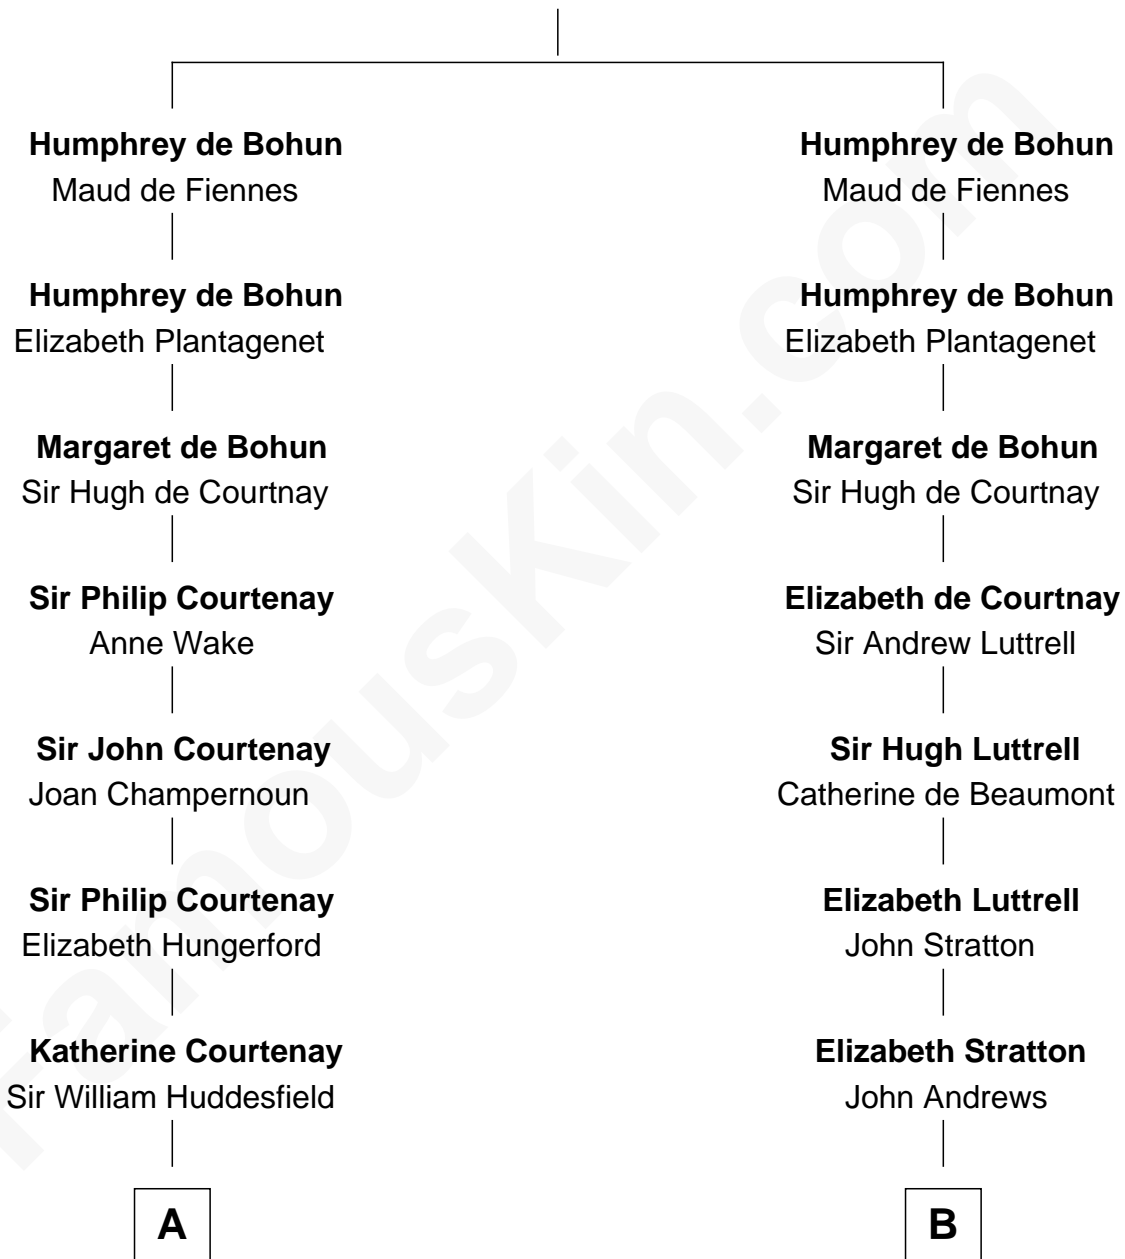

## Relationship Chart of

### Sir Winston Churchill

*Prime Minister of the United Kingdom*

**16th cousin 4 times removed of**

**Thomas Nelson**

*Signer of the Declaration of Independence*

**Sir Humphrey de Bohun**

Eleanor de Braiose

**C**

—  
**Jane Stewart**

Sir George Spencer-Churchill

—  
**Sir John Winston Spencer-Churchill**

Frances Anne Emily Vane

—  
**Randolph Henry Spencer-Churchill**

Jeanette Jerome

—  
**Sir Winston Churchill**