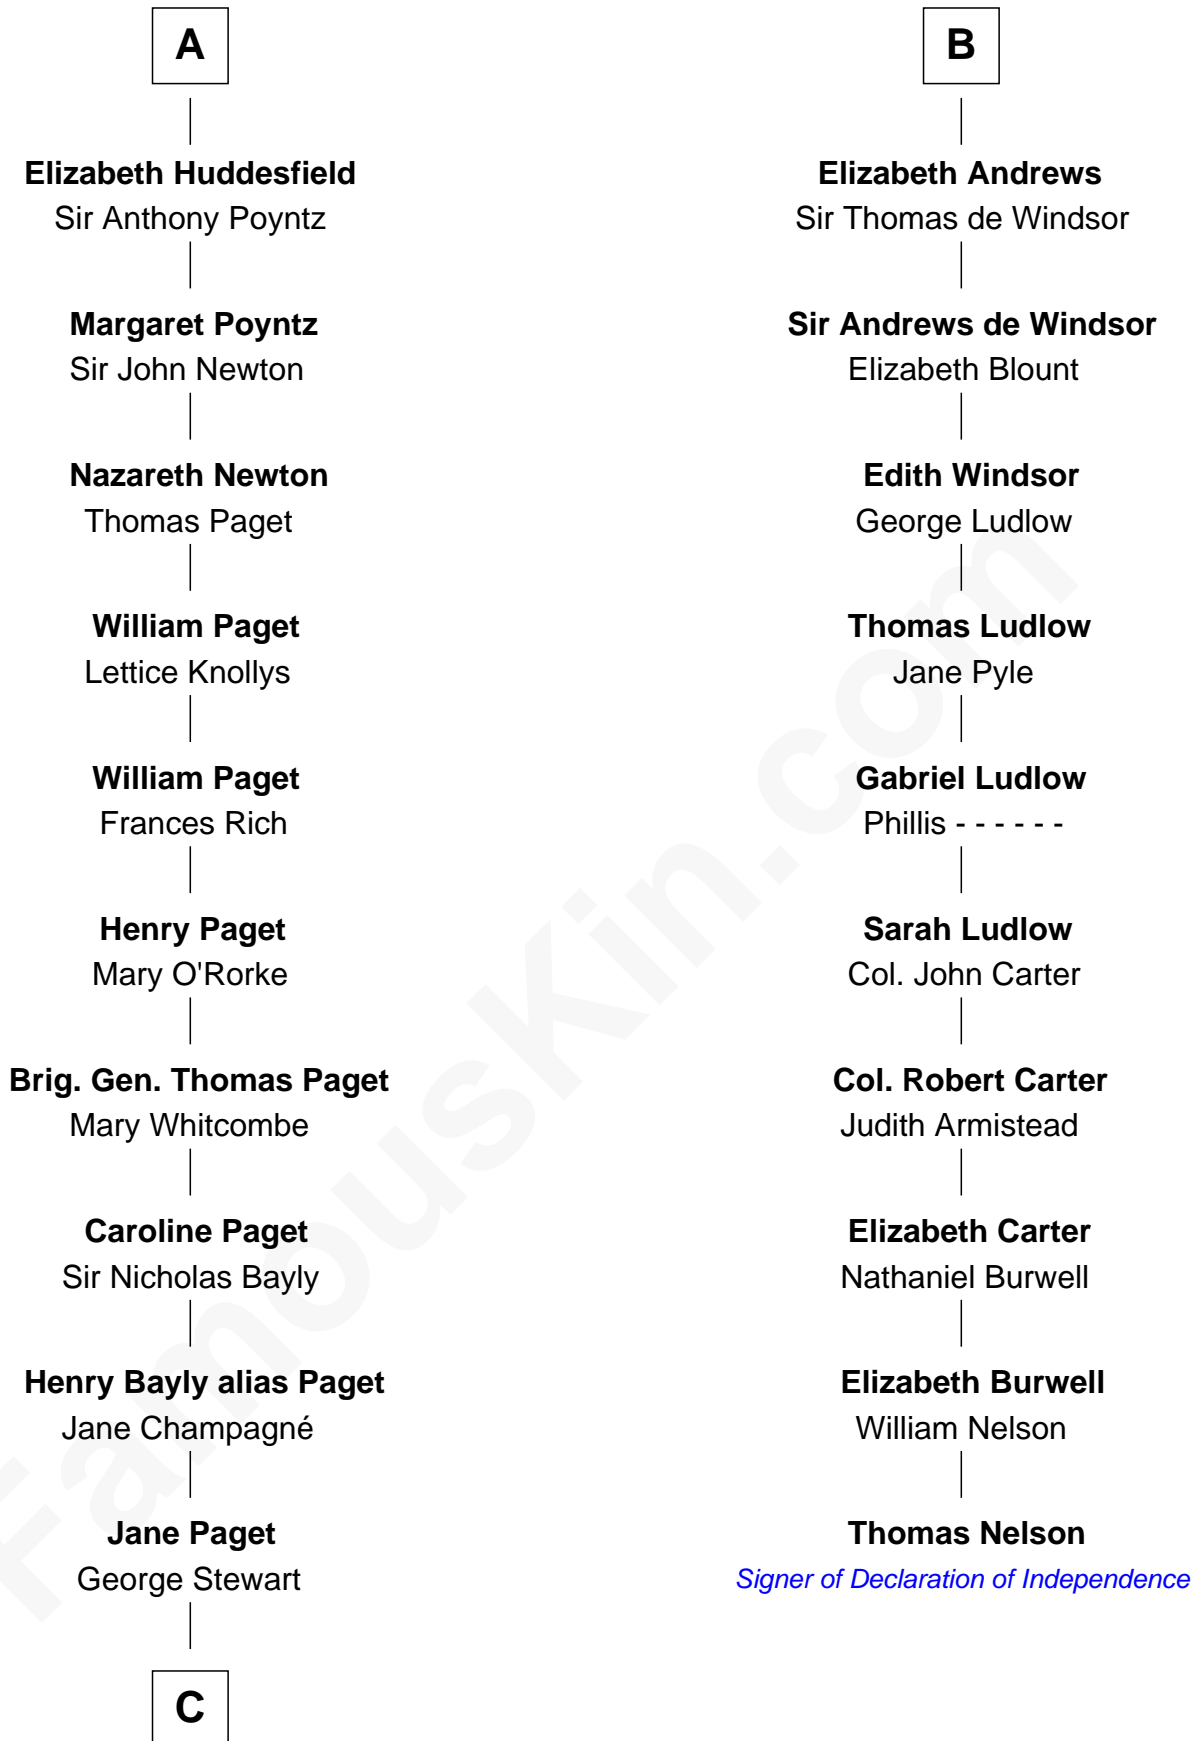

## Relationship Chart of

### Sir Winston Churchill

*Prime Minister of the United Kingdom*

**16th cousin 4 times removed of**

**Thomas Nelson**

*Signer of the Declaration of Independence*

**Sir Humphrey de Bohun**

Eleanor de Braiose